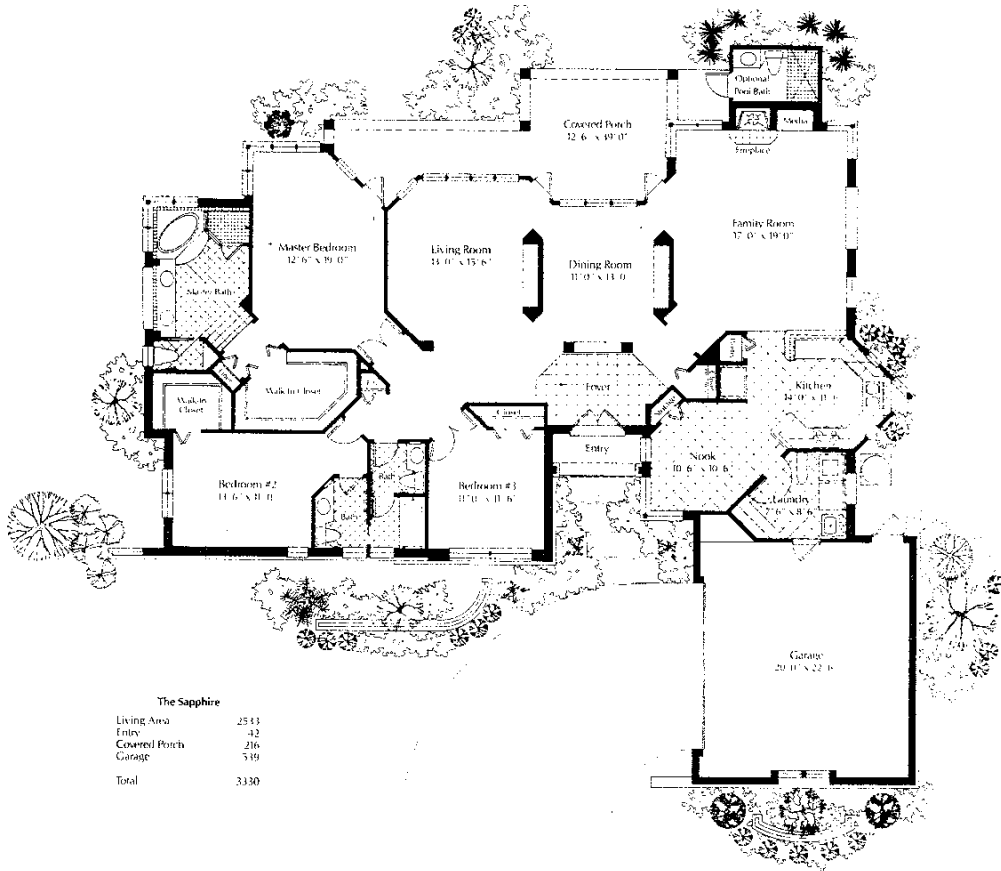

Sapphire II

Sapphire III

The Sapphire

Living Area	2543
Entry	42
Covered Porch	216
Garage	549
Total	3330

238 Monterey Drive • The Vineyards of Naples • Naples, FL 33999
(813) 353-7750 or 1-800-749-1501