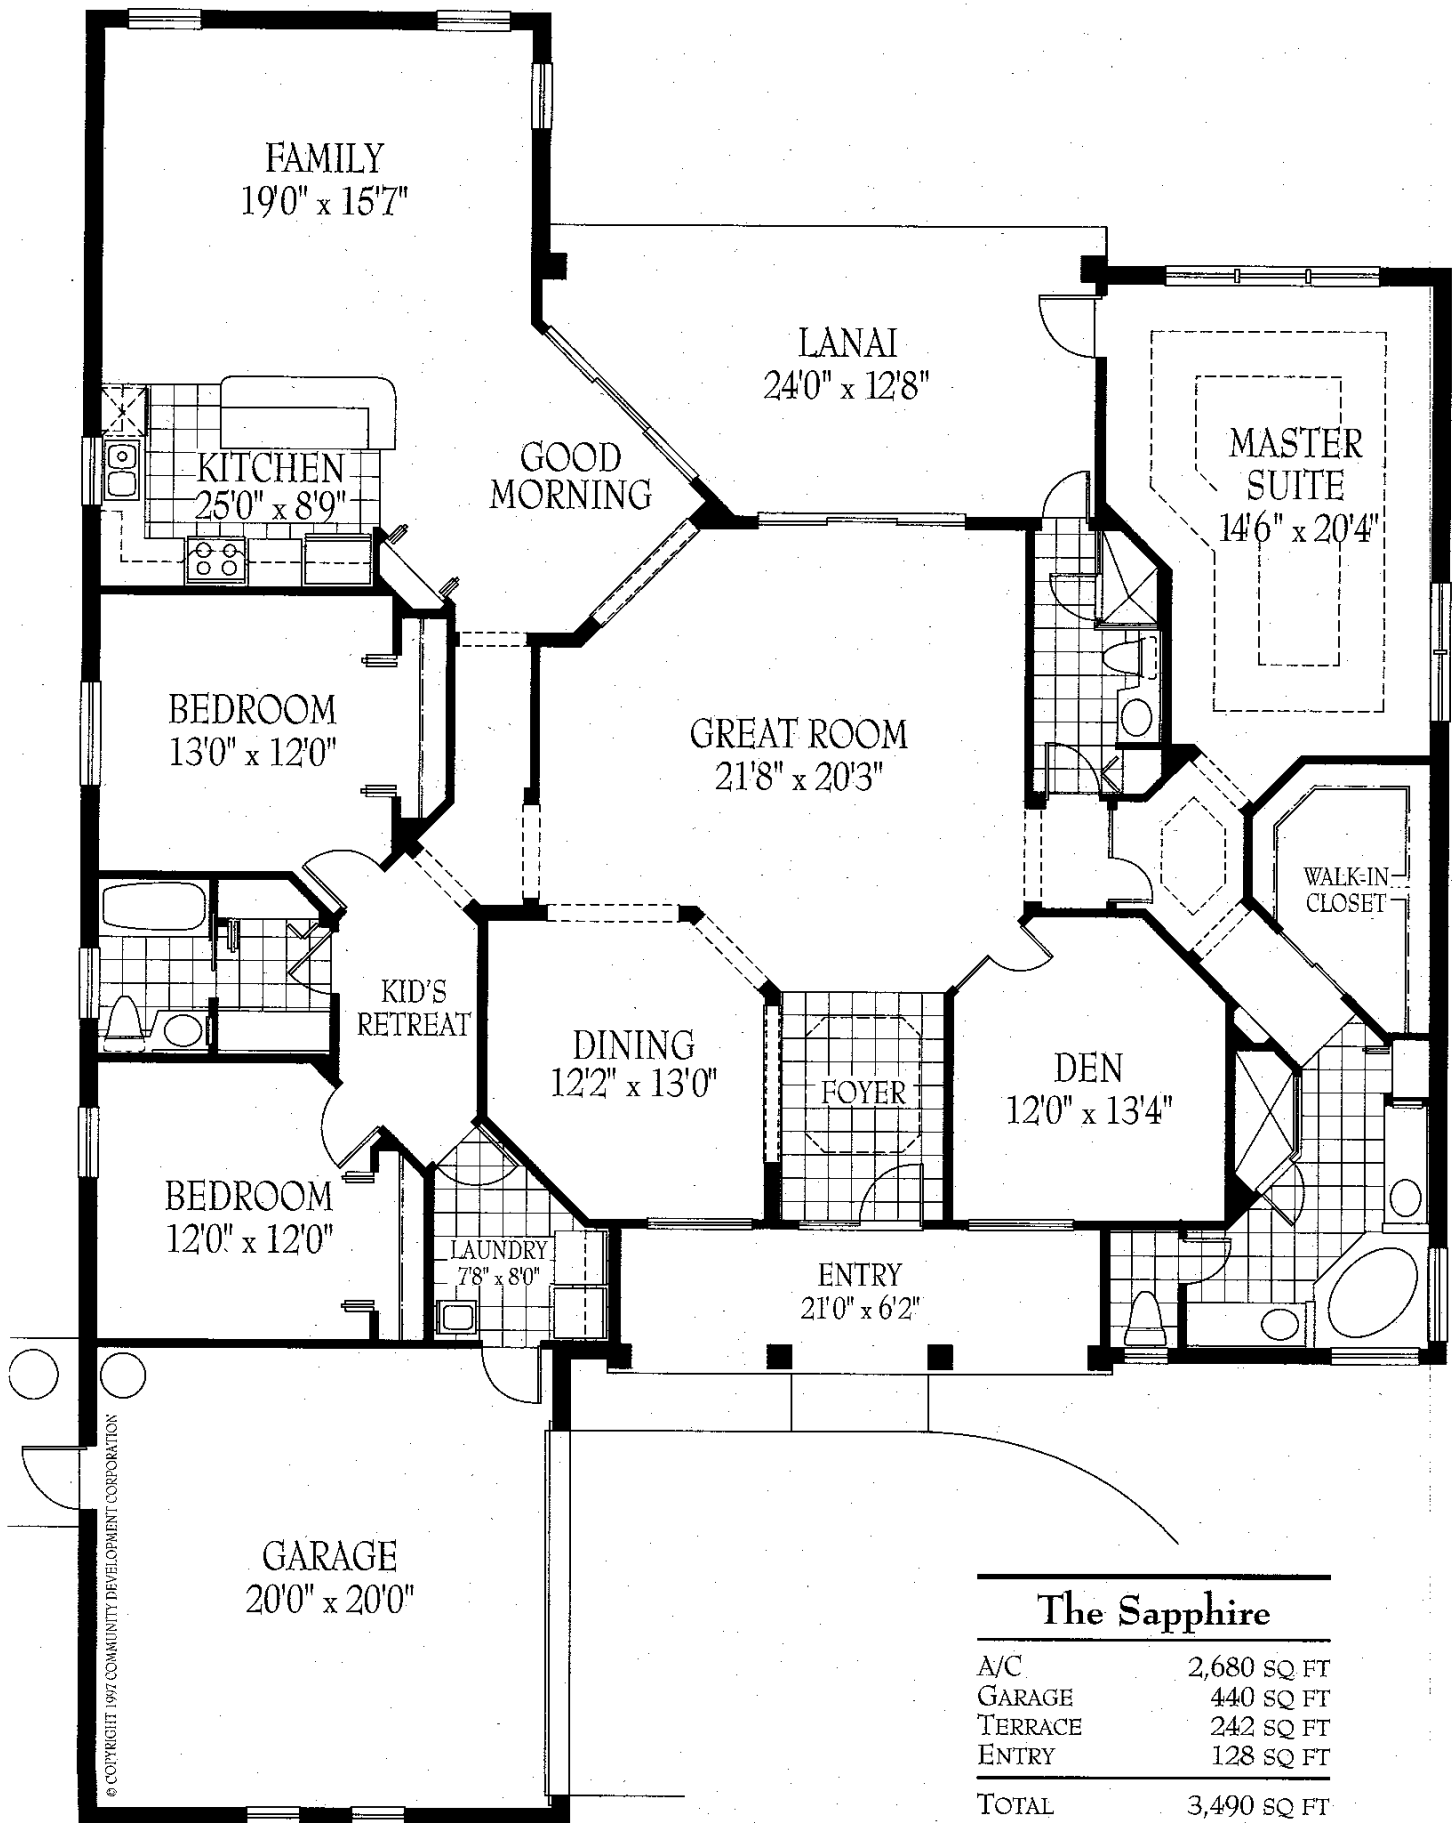

Artist's Conception

The Sapphire

The quintessential family home designed to pamper every family member with 2,700 square feet under air. A grand columned entry, formal dining room, and great room overlooking the screened lanai, inspire enchanted gatherings with favored friends and guests. Even the kids have reason to celebrate with the family room strategically located off the kitchen, and children's/guest bedrooms just down the hall.

821 Sterling Oaks Boulevard, Naples, Florida 34110 (941) 566-2126 or (800) 528-2126 Fax (941) 566-8075

The Sapphire

A/C	2,680 SQ FT
GARAGE	440 SQ FT
TERRACE	242 SQ FT
ENTRY	128 SQ FT
TOTAL	3,490 SQ FT

All dimensions and specifications are approximate and subject to change without notice. Square footage is based on exterior wall dimensions.