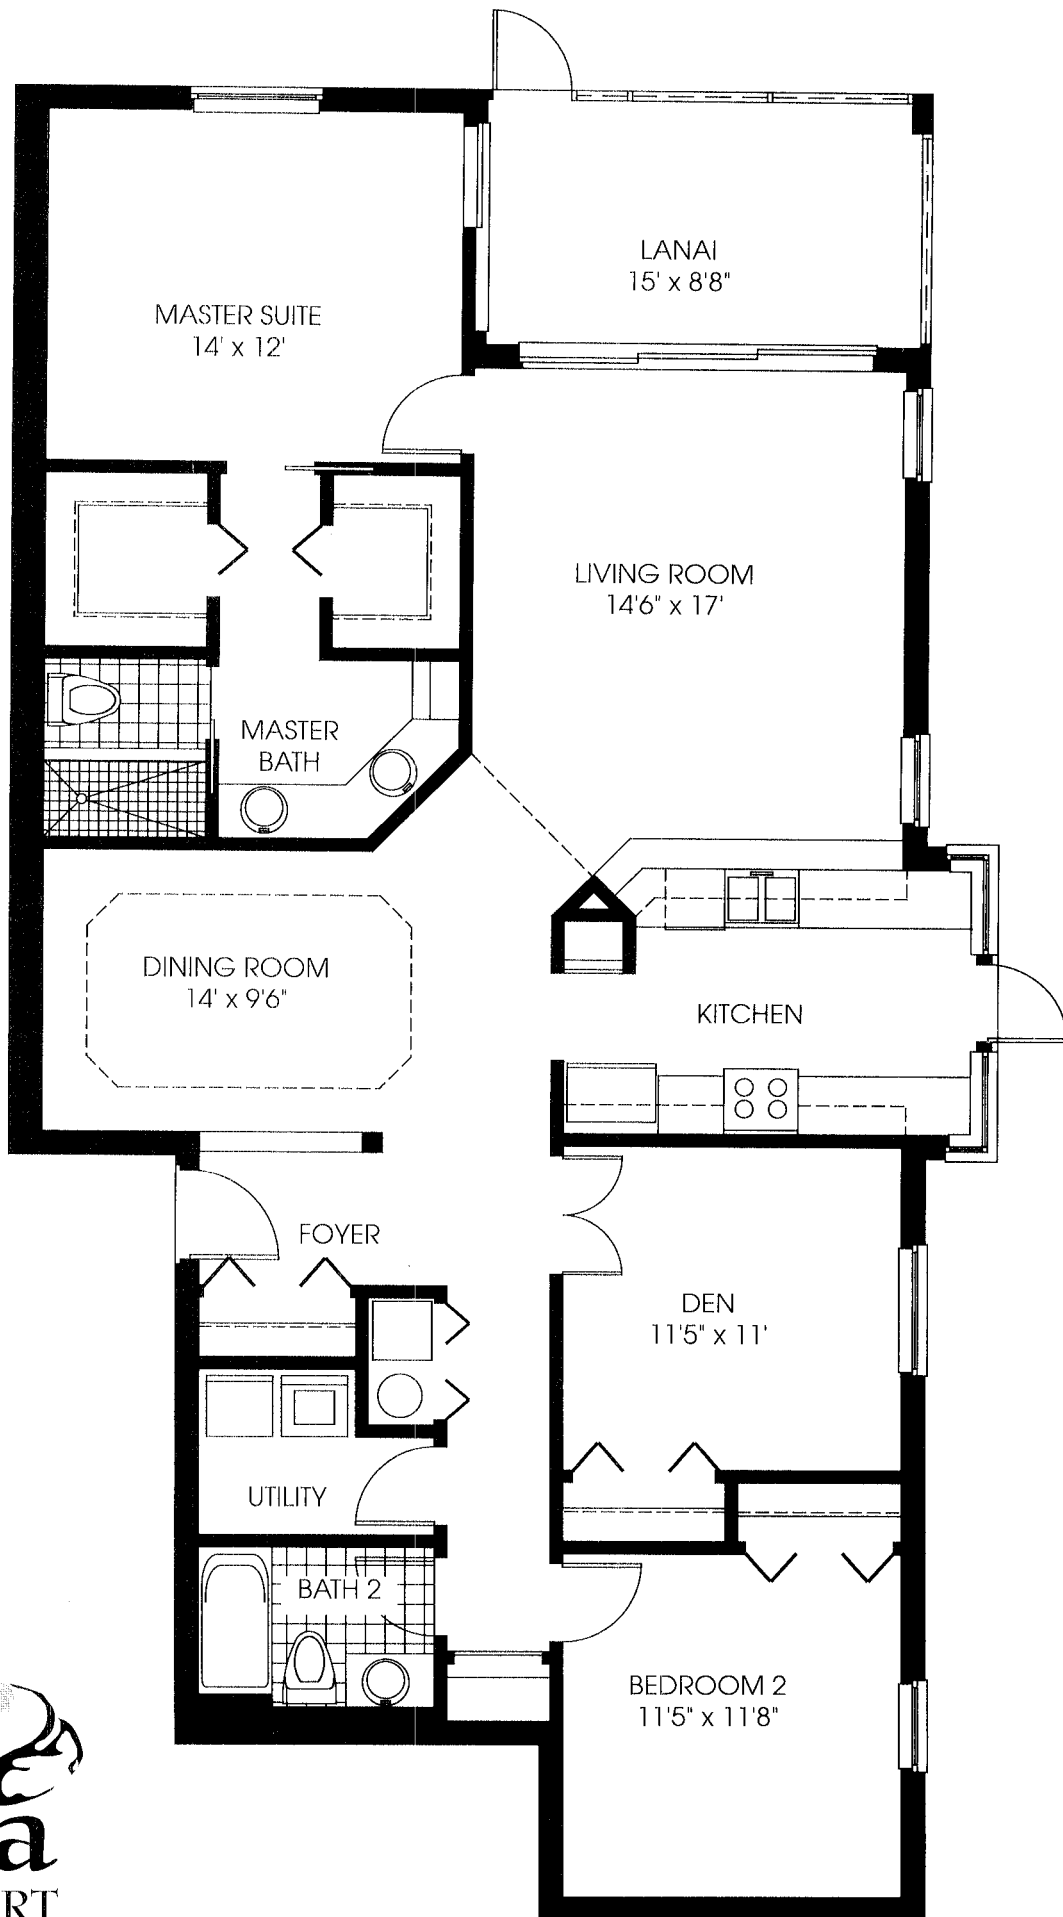

THE PICASSO

2 BEDROOM, 2 BATH, DEN

A/C LIVING AREA 1,581 SQ. FT.
LANAI 130 SQ. FT.
GARAGE 264 SQ. FT.
TOTAL 1,975 SQ. FT.

The
Galleria
AT LELY RESORT

All Dimensions Are Approximate And Subject To Change Without Notice.

THE REMBRANDT
2 BEDROOM, 2 BATH, DEN

A/C LIVING AREA	1,434 SQ. FT.
LANAI	127 SQ. FT.
GARAGE	254 SQ. FT.
TOTAL	1,815 SQ. FT.

All Dimensions Are Approximate And Subject To Change Without Notice.

The
Galleria
AT LELY RESORT