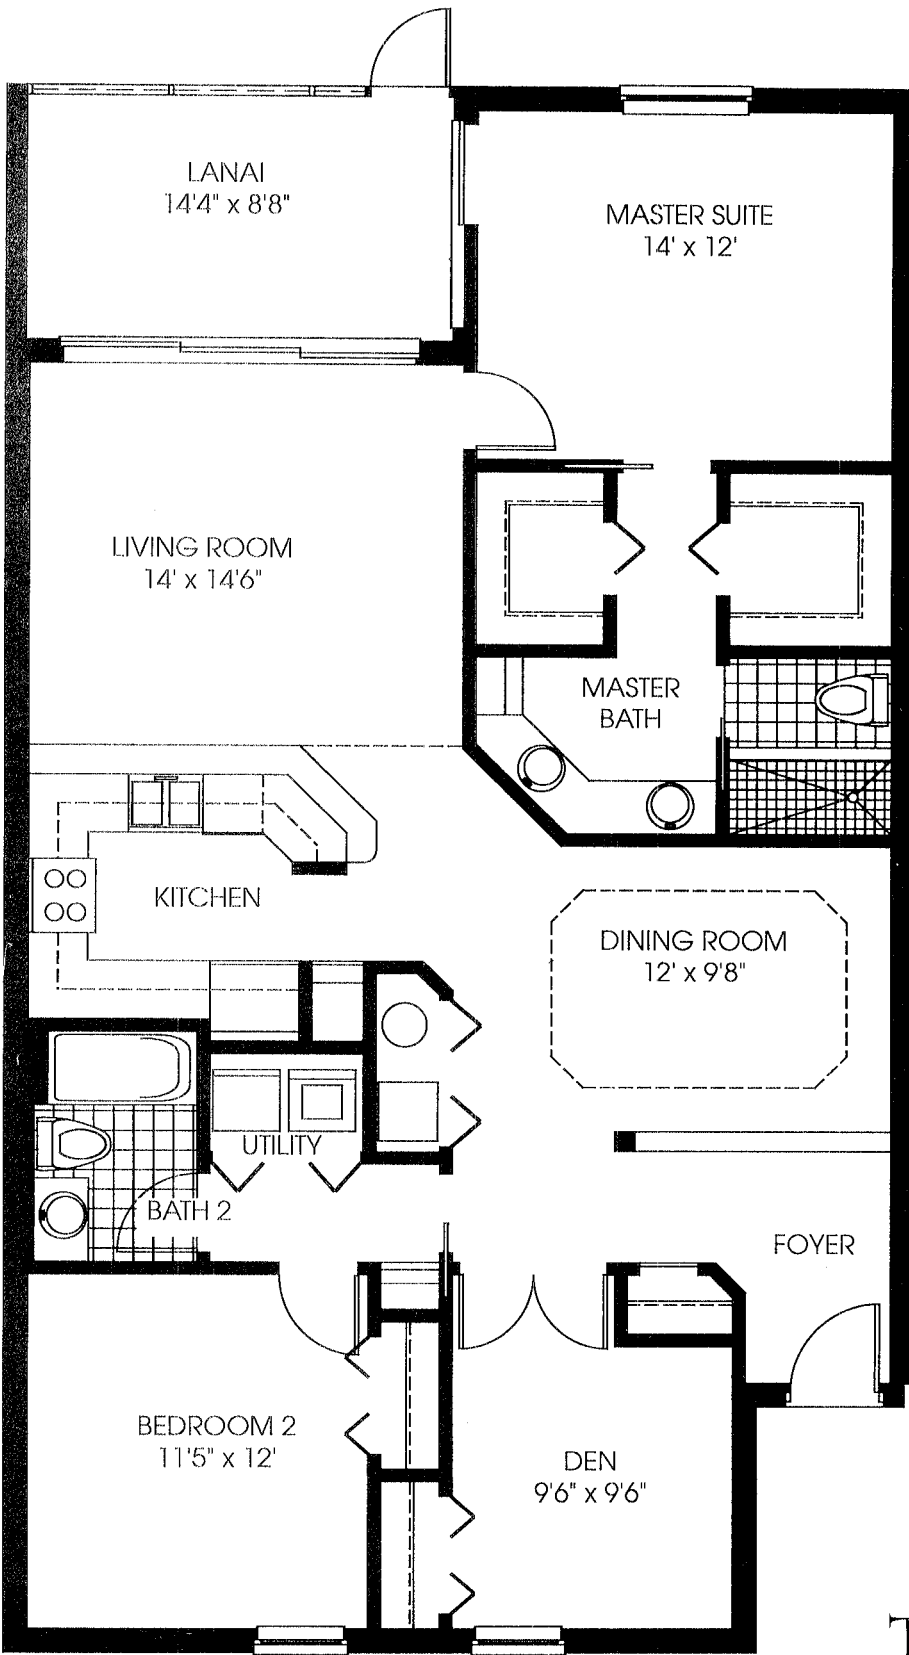

THE PICASSO

2 BEDROOM, 2 BATH, DEN

A/C LIVING AREA 1,581 SQ. FT.
LANAI 130 SQ. FT.
GARAGE 264 SQ. FT.
TOTAL 1,975 SQ. FT.

The
Galleria
AT LELY RESORT

All Dimensions Are Approximate And Subject To Change Without Notice.

THE REMBRANDT
2 BEDROOM, 2 BATH, DEN

A/C LIVING AREA	1,434 SQ. FT.
LANAI	127 SQ. FT.
GARAGE	254 SQ. FT.
TOTAL	1,815 SQ. FT.

All Dimensions Are Approximate And Subject To Change Without Notice.

The
Galleria
AT LELY RESORT