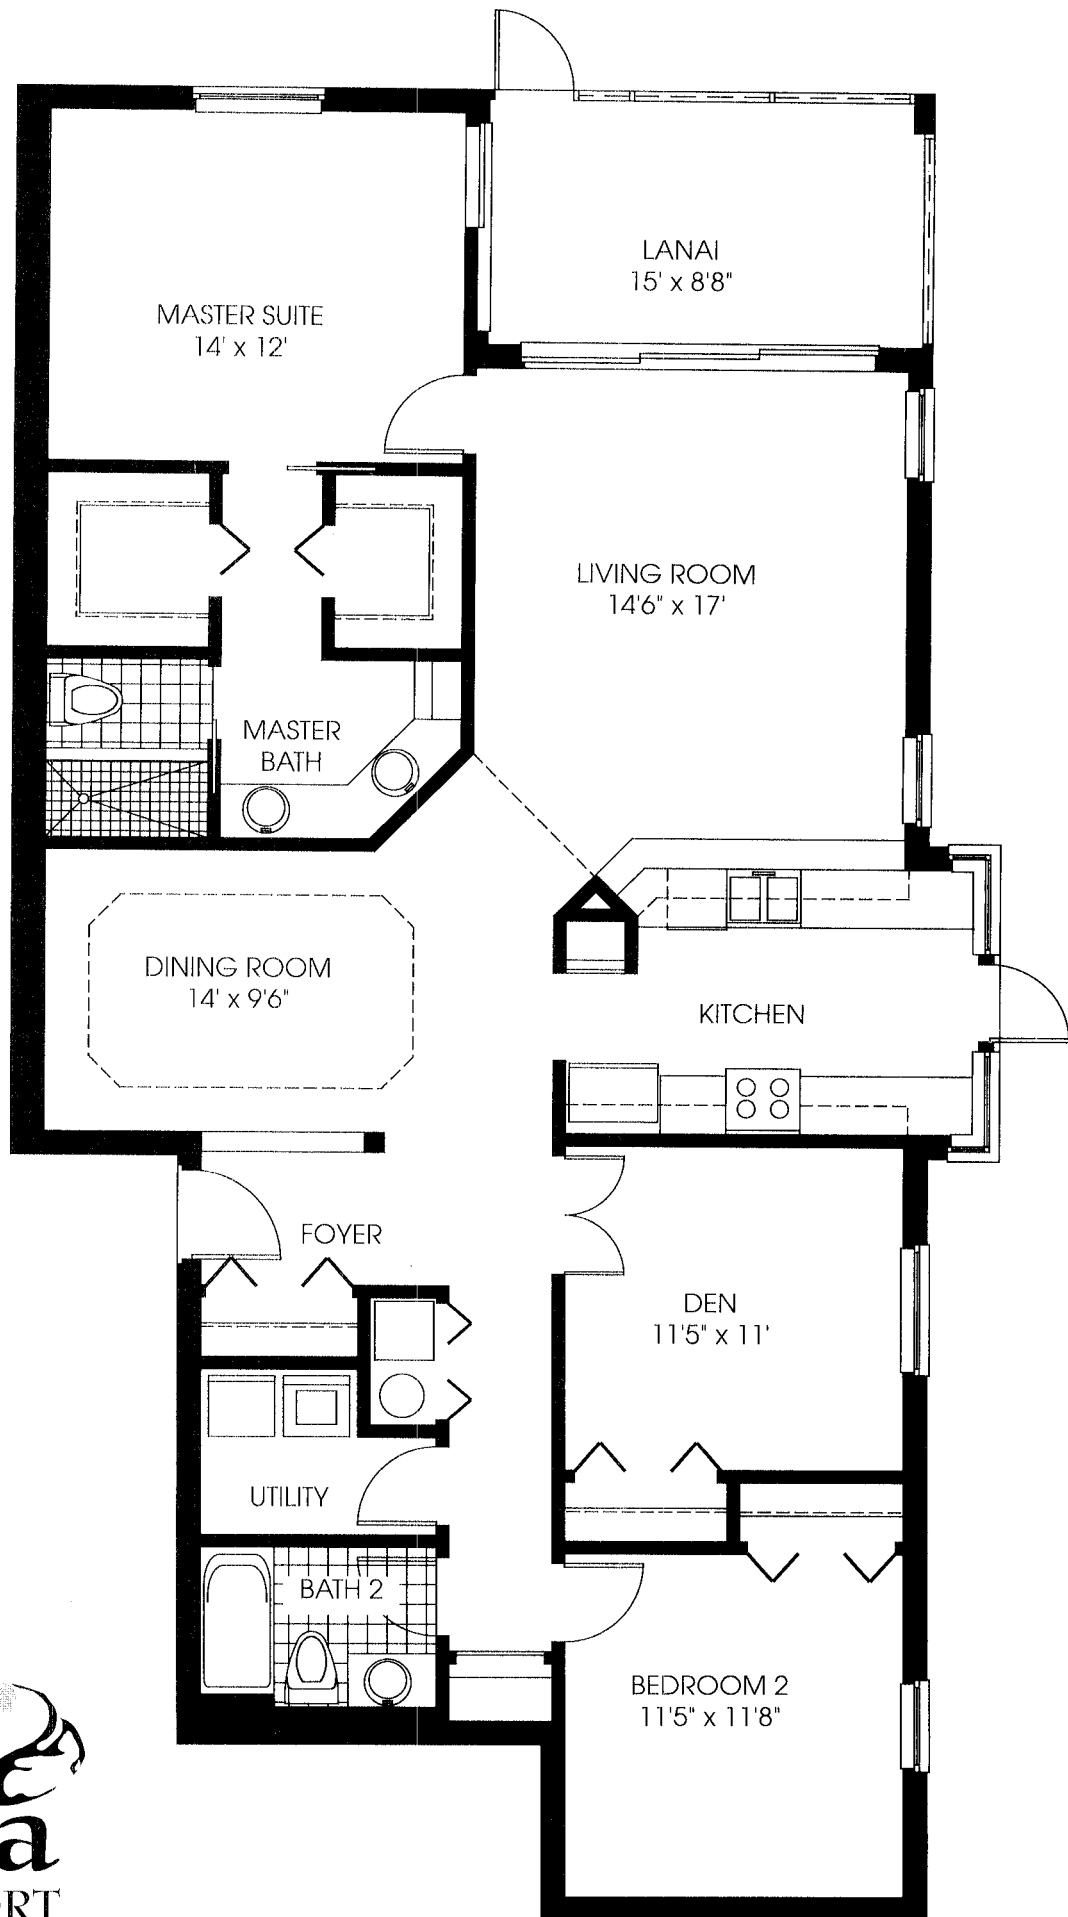

THE PICASSO

2 BEDROOM, 2 BATH, DEN

A/C LIVING AREA 1,581 SQ. FT.
LANAI 130 SQ. FT.
GARAGE 264 SQ. FT.
TOTAL 1,975 SQ. FT.

The
Galleria
AT LELY RESORT

All Dimensions Are Approximate And Subject To Change Without Notice.