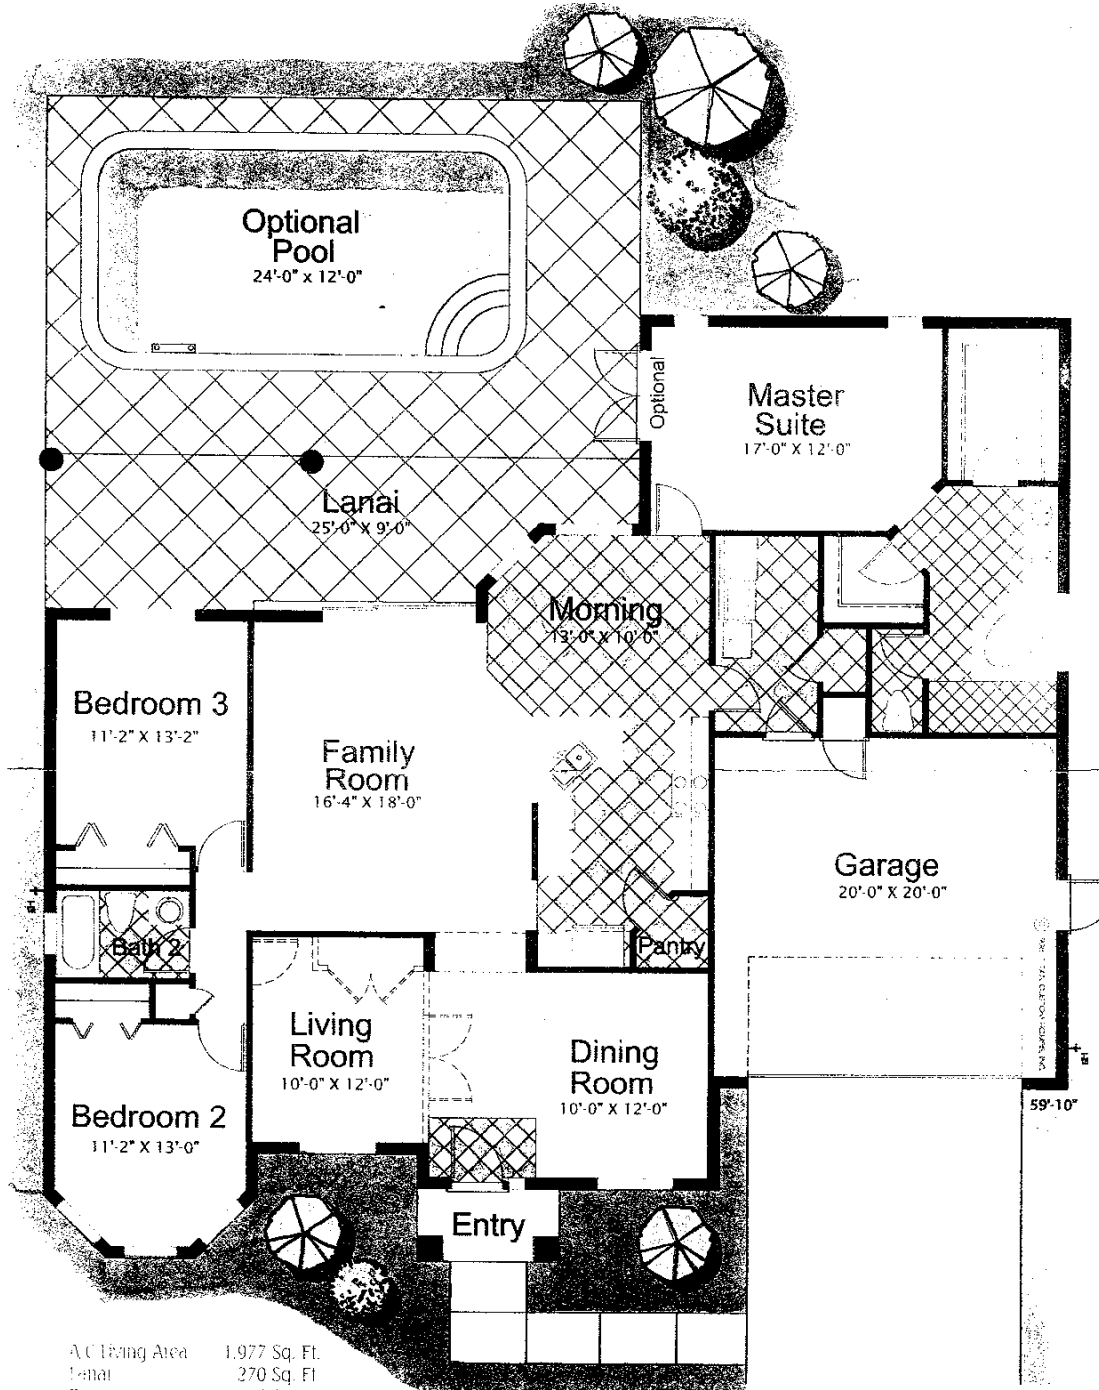

The Normandy

Three Bedrooms, Two Baths, with Family Room

A/C Living Area	1,977 Sq. Ft.
Lanai	270 Sq. Ft.
Entry	26 Sq. Ft.
Garage	427 Sq. Ft.
TOTAL	2,700 Sq. Ft.

TITAN CUSTOM HOMES, INC.