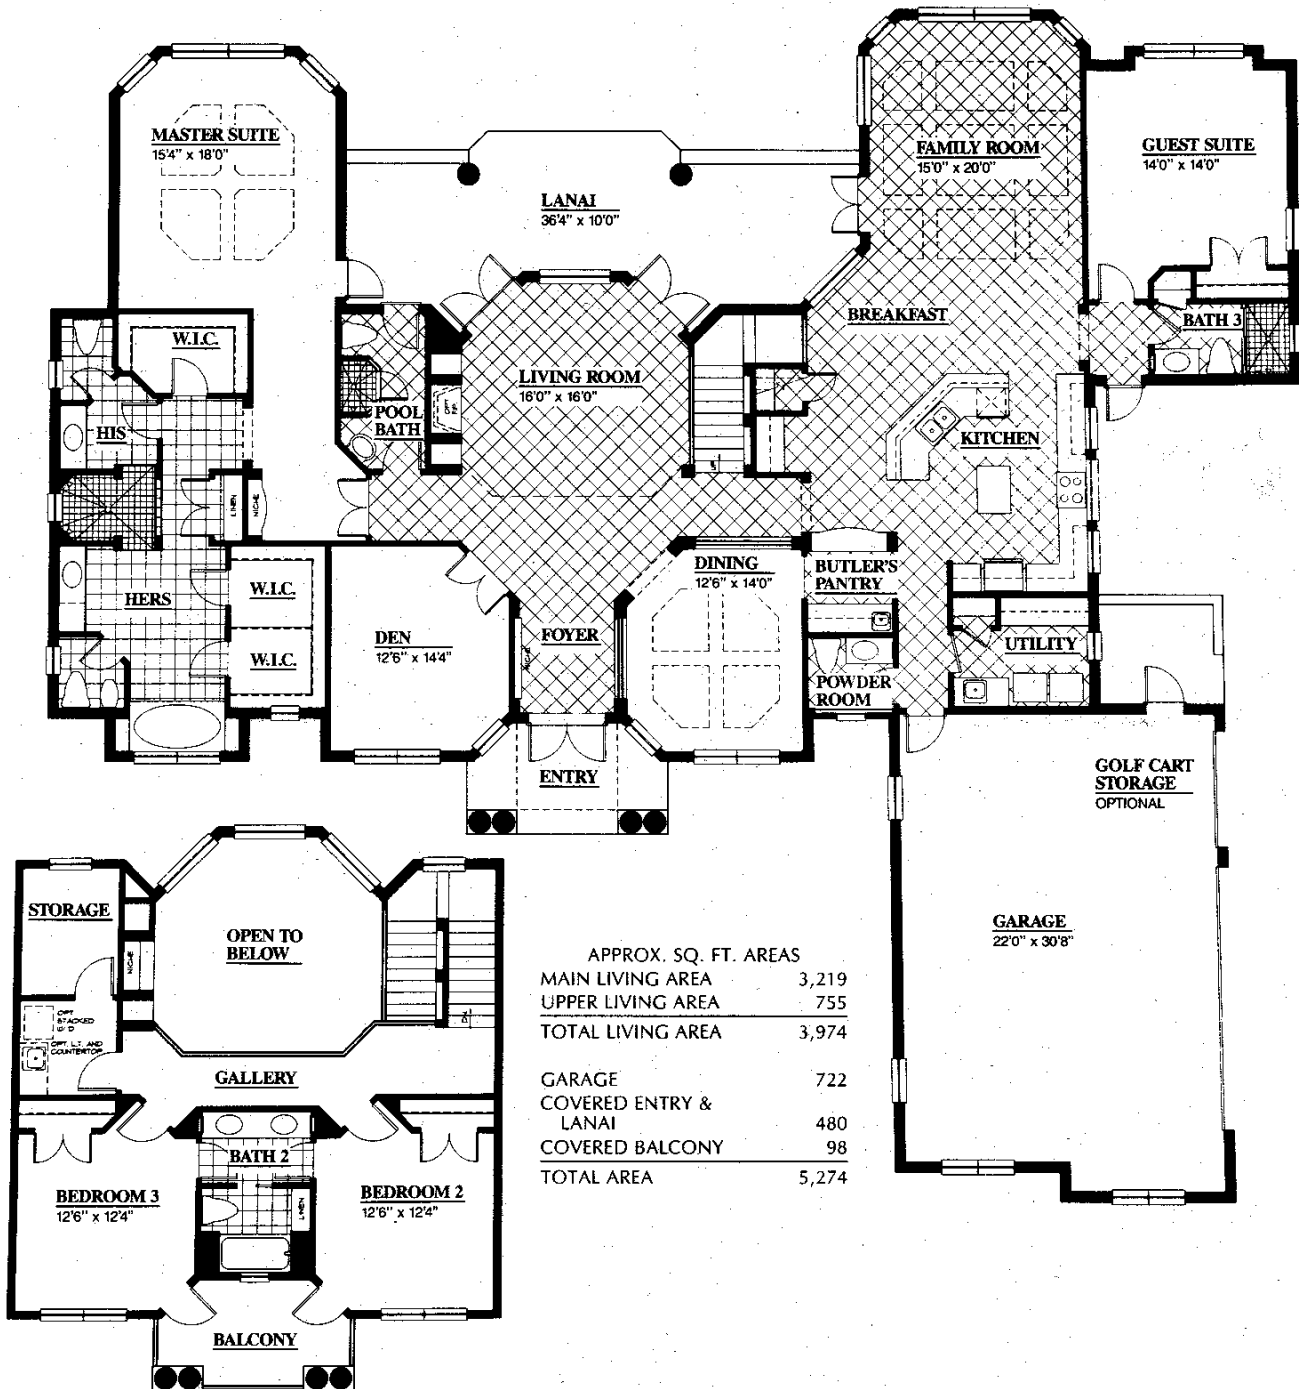

The Monaco II

4 Bedroom, 4-1/2 Bath, Den, Two Story,
featuring open volume ceiling LivingRoom with clear story glass and Guest Suite

UPPER FLOOR PLAN

JRB DEVELOPMENT GROUP reserves the right to make modifications to the floor plans, materials, and specifications. Oral representations cannot be relied upon as correctly stating representations of the developer. Drawings presented are artist's conception. All dimensions and specifications are approximate, and subject to change without notice. #CRC 056764