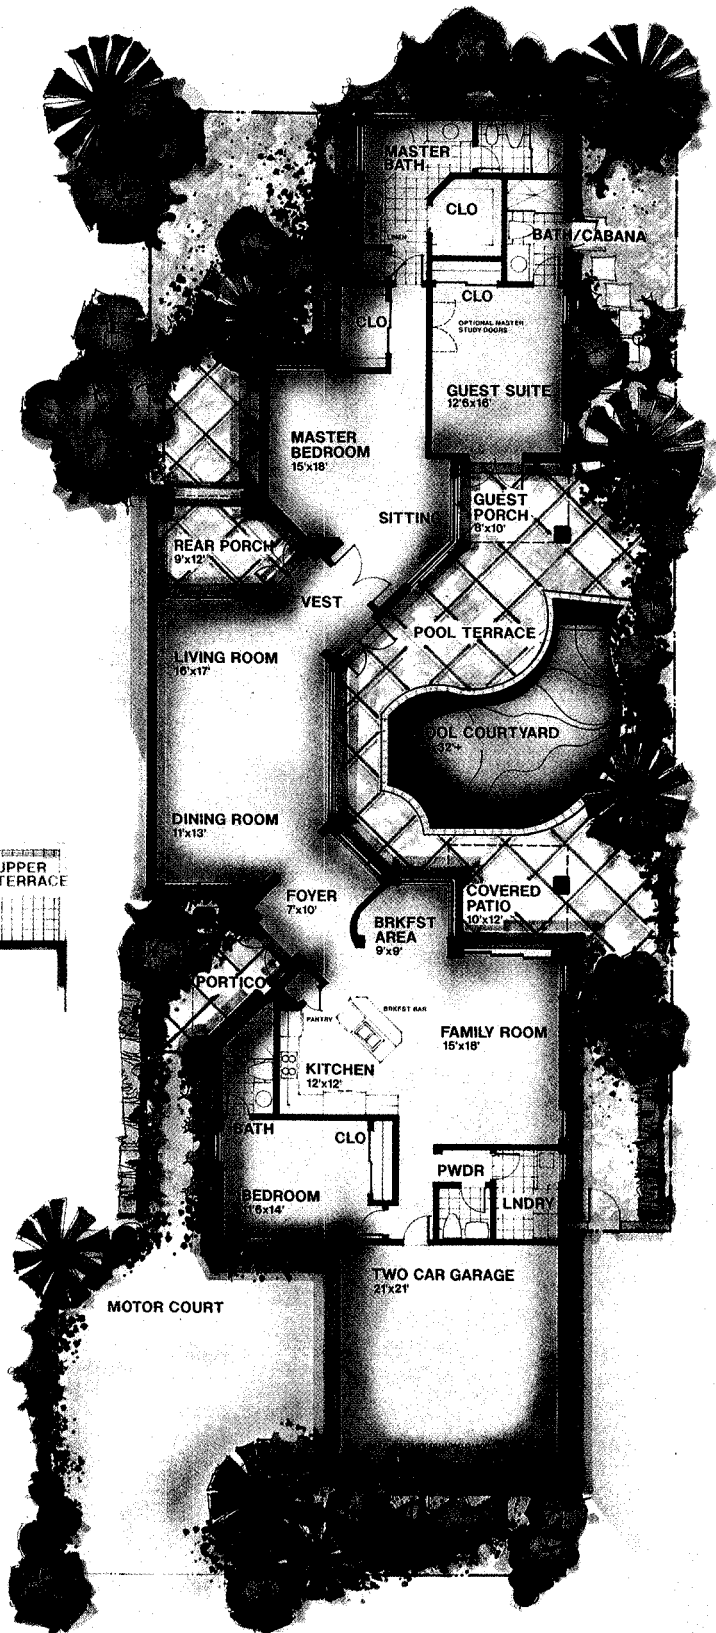

Optional Second Floor Plan

Additional Living Area 422 Square Feet
Total Living Area
with Second Floor 2,972 Square Feet

The Milan

Air-Conditioned Living Area 2,550 Square Feet
Garage 489 Square Feet
Covered Patio & Loggia 402 Square Feet
Total Area Under Roof 3,441 Square Feet

PORTOFINO

AT PELICAN MARSH

These drawings are conceptual only and the developer reserves the right to make modifications, revisions, and changes which it deems desirable. Dimensions and square footage are approximate and may vary with actual construction.