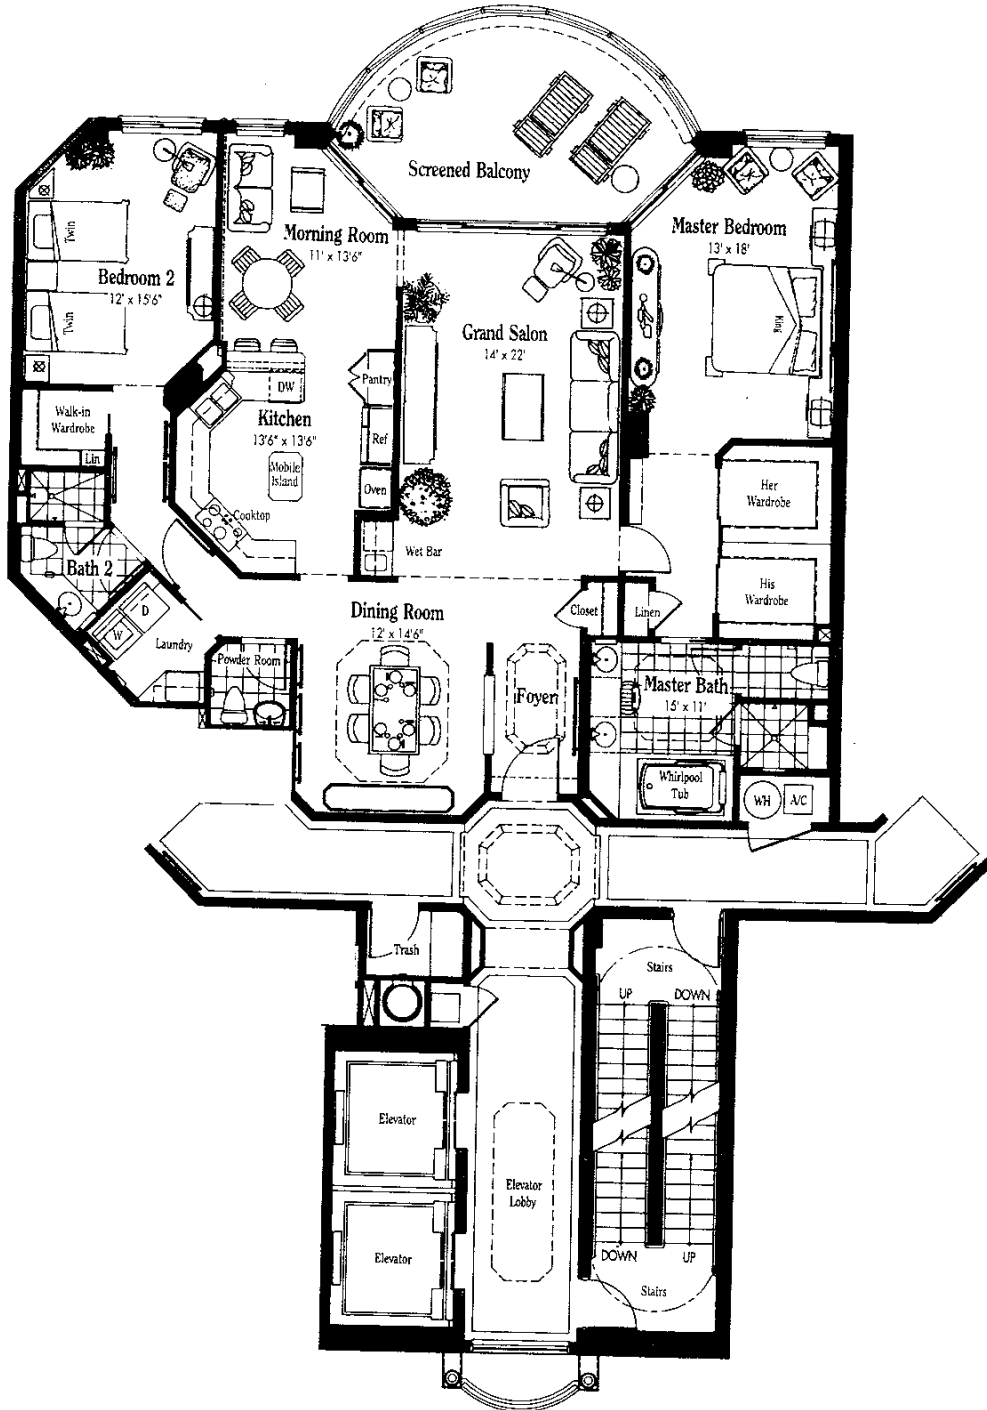

Unit 02

2 Bedrooms, 2 1/2 Baths

Enclosed Area 2,005 Square Feet
Screened Balcony Area 240 Square Feet
Total Residence 2,245 Square Feet