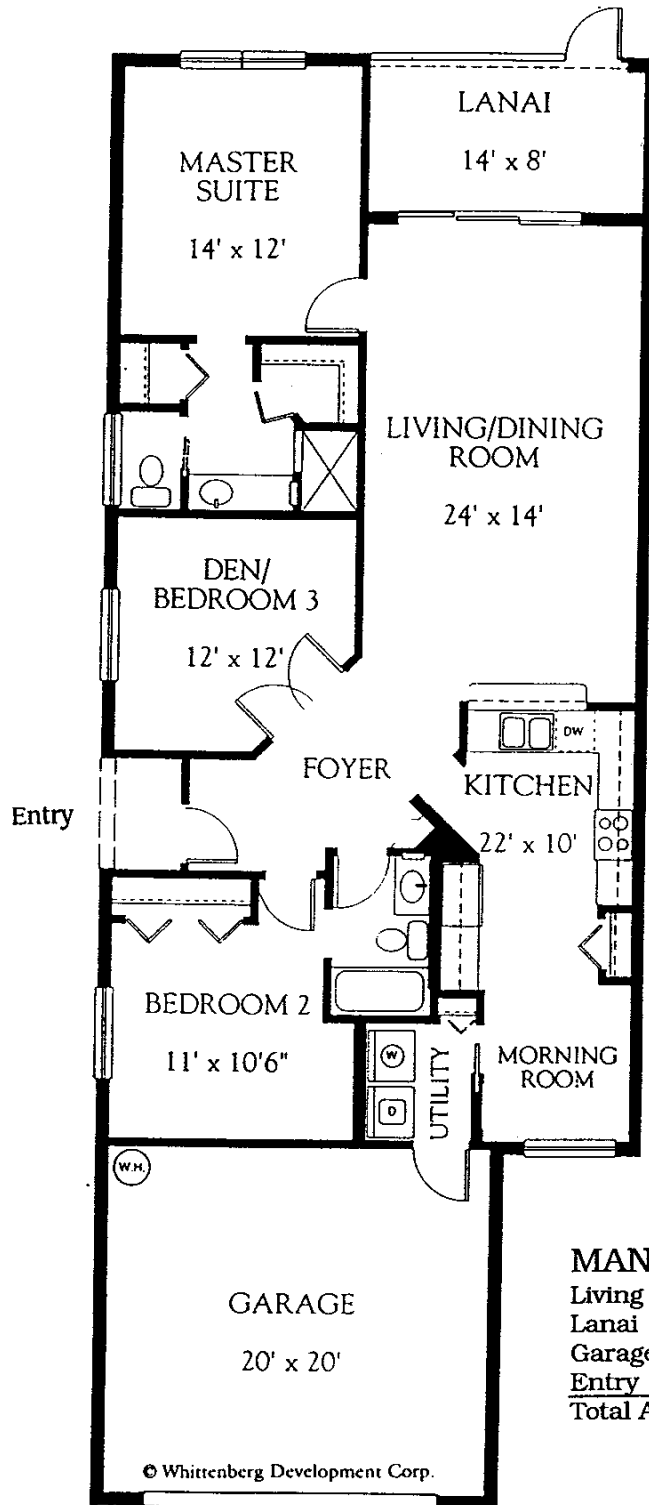

CALUMET RESERVE

VILLA HOMES

MANCHESTER "75"

Living Area	1392 Square Feet
Lanai	112 Square Feet
Garage	400 Square Feet
Entry	14 Square Feet
Total Area	1918 Square Feet

© Whittenberg Development Corp.

All dimensions are approximate and subject to field variations or change.