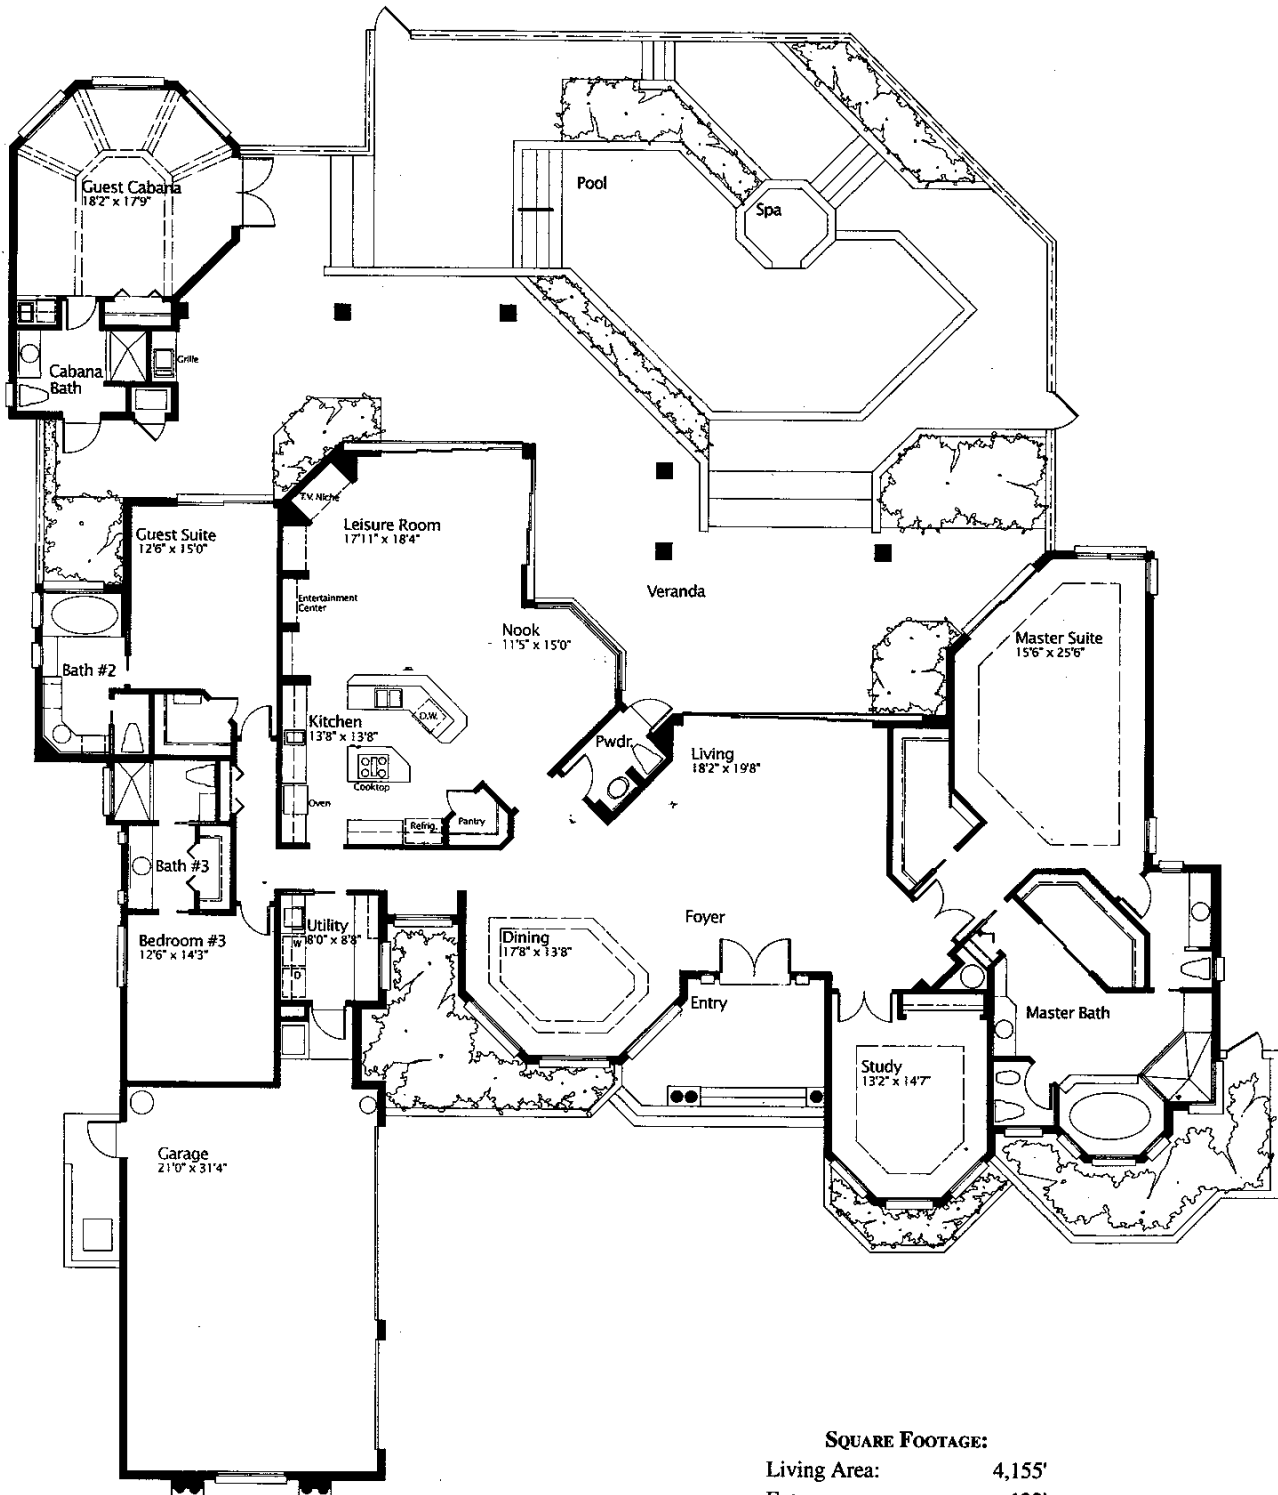

CRONACHER DEVELOPMENT

Grey Oaks
COUNTRY CLUB

Dimensions approximate. Information herein believed to be accurate but not warranted.

SQUARE FOOTAGE:

Living Area:	4,155'
Entry:	122'
Lanai:	987'
Garage:	765'
Pool Deck:	2,293'
TOTAL:	8,322'