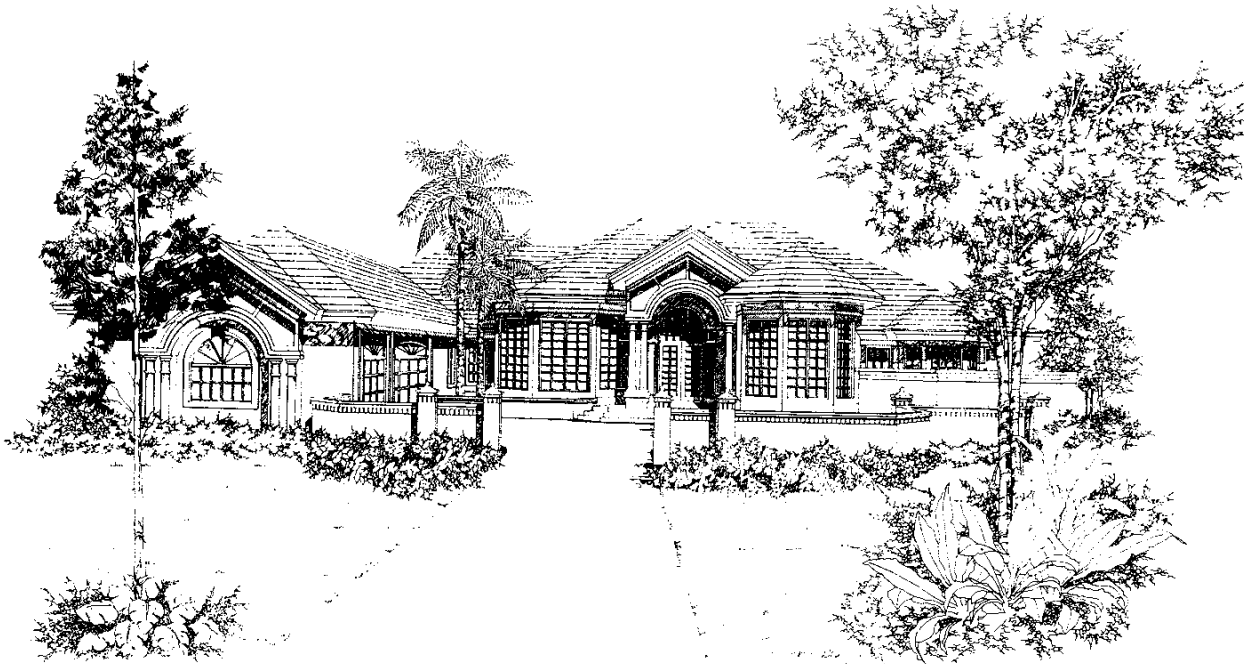

CRONACHER DEVELOPMENT

Grey Oaks
COUNTRY CLUB

Dimensions approximate. Information herein believed to be accurate but not warranted.

SQUARE FOOTAGE:

Living Area:	4,155'
Entry:	122'
Lanai:	987'
Garage:	765'
Pool Deck:	2,293'
TOTAL:	8,322'