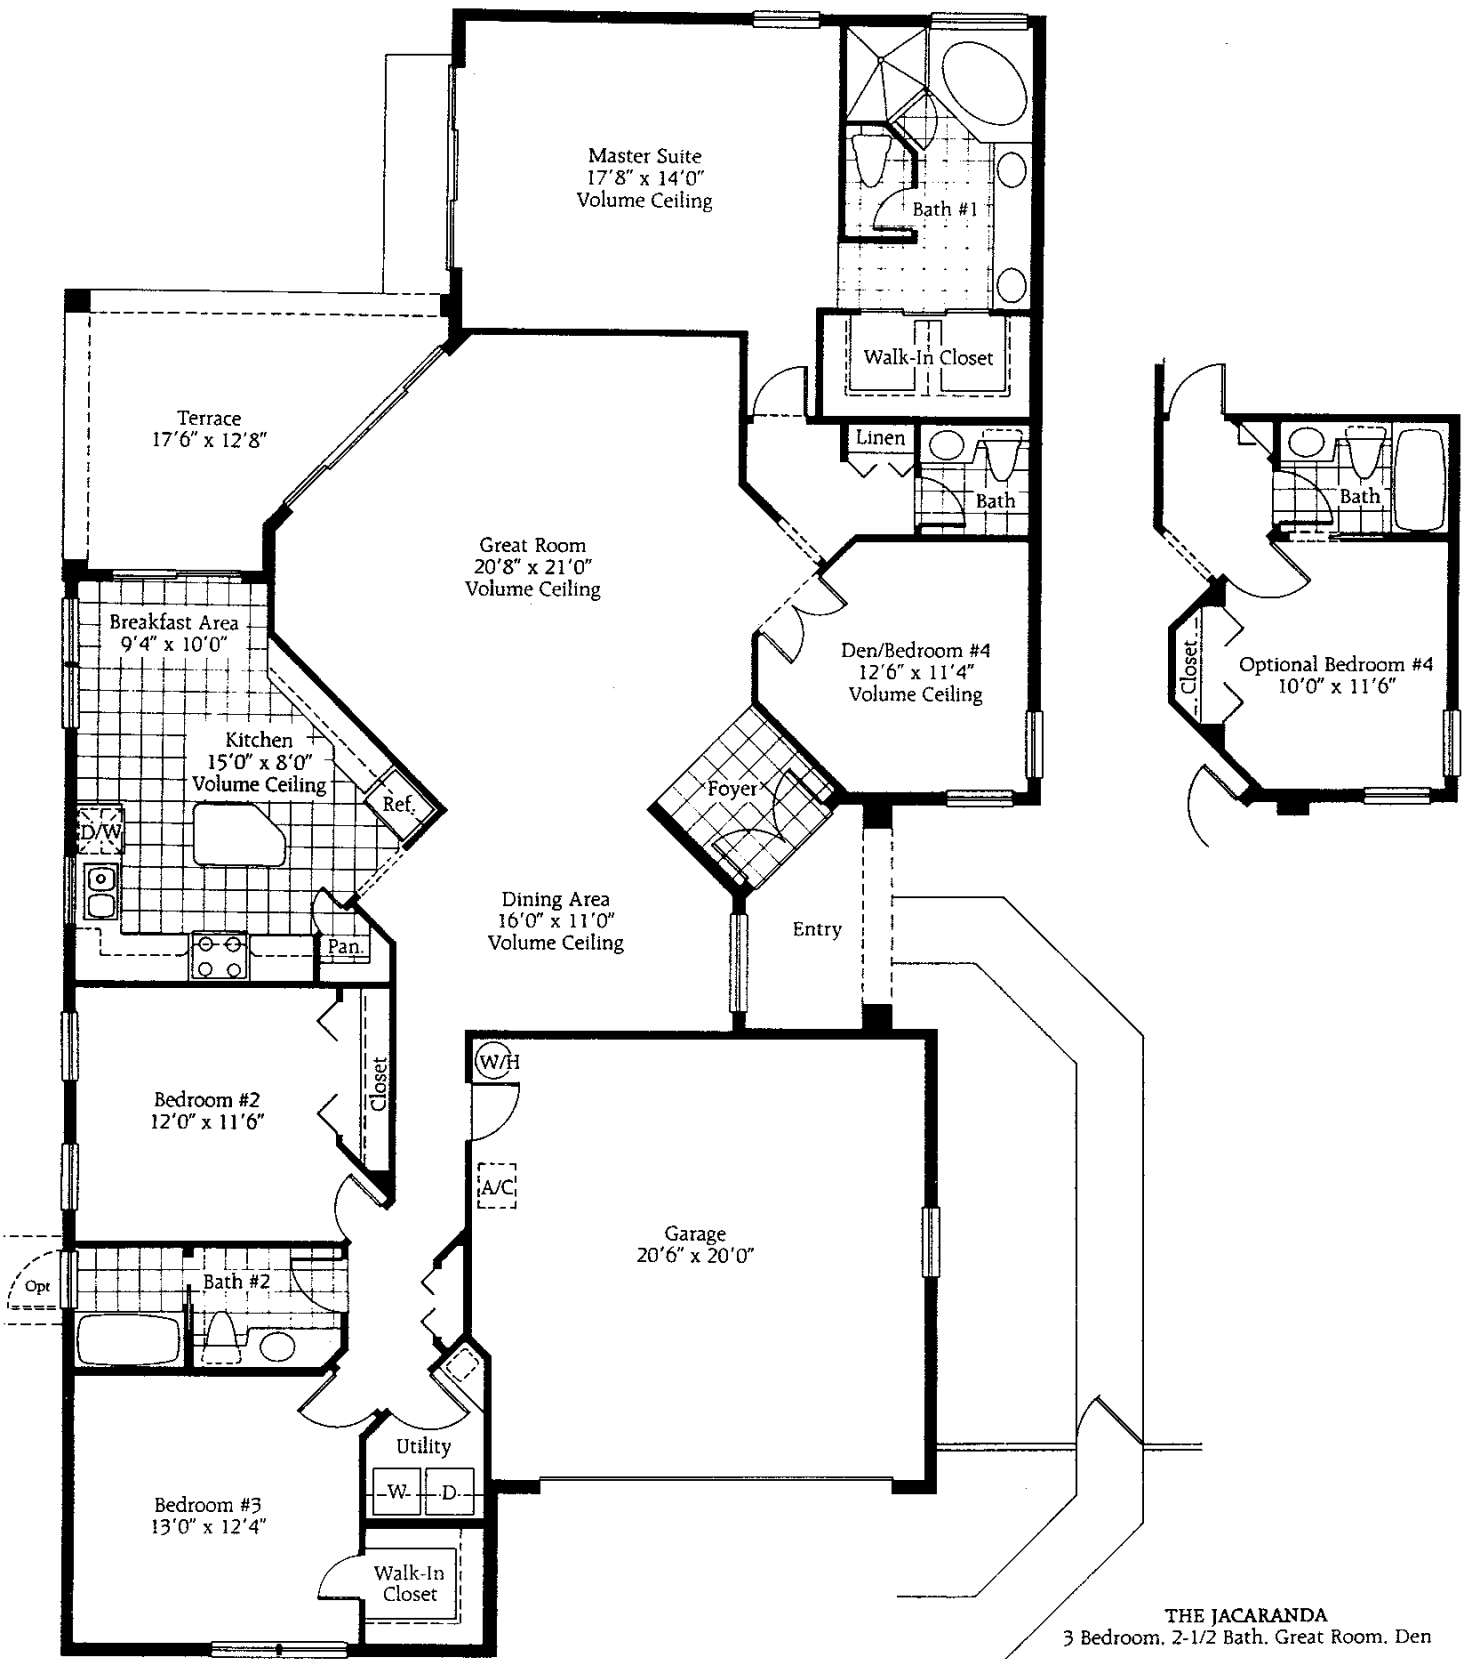

**STERLING
OAKS**

The Jacaranda

at Willow Bend

3 Bedroom plus Den, 2½ Bath, Great Room

Dimensions and specifications are approximate and subject to change without notice. Square footage is based on exterior wall dimensions.

THE JACARANDA
3 Bedroom, 2-1/2 Bath, Great Room, Den

Living Area Under A/C	2,133 Sq. Ft.
Entry	58 Sq. Ft.
Terrace	157 Sq. Ft.
Garage	434 Sq. Ft.
TOTAL	2,782 SQ. FT.