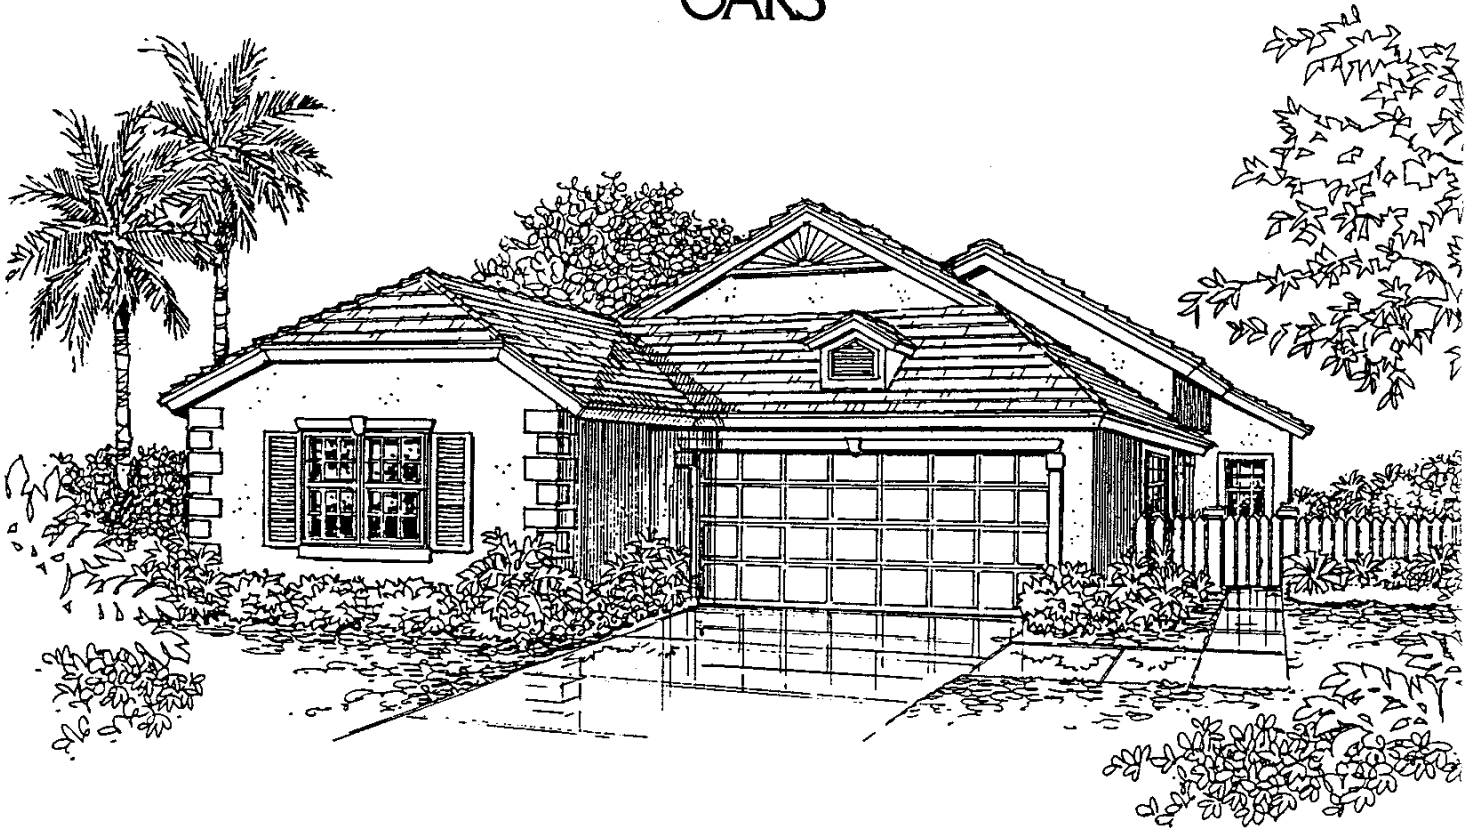

**STERLING
OAKS**

The Jacaranda

at Willow Bend

3 Bedroom plus Den, 2½ Bath, Great Room

Dimensions and specifications are approximate and subject to change without notice. Square footage is based on exterior wall dimensions.

THE JACARANDA
3 Bedroom, 2-1/2 Bath, Great Room, Den

Living Area Under A/C	2,133 Sq. Ft.
Entry	58 Sq. Ft.
Terrace	157 Sq. Ft.
Garage	434 Sq. Ft.
TOTAL	2,782 SQ. FT.