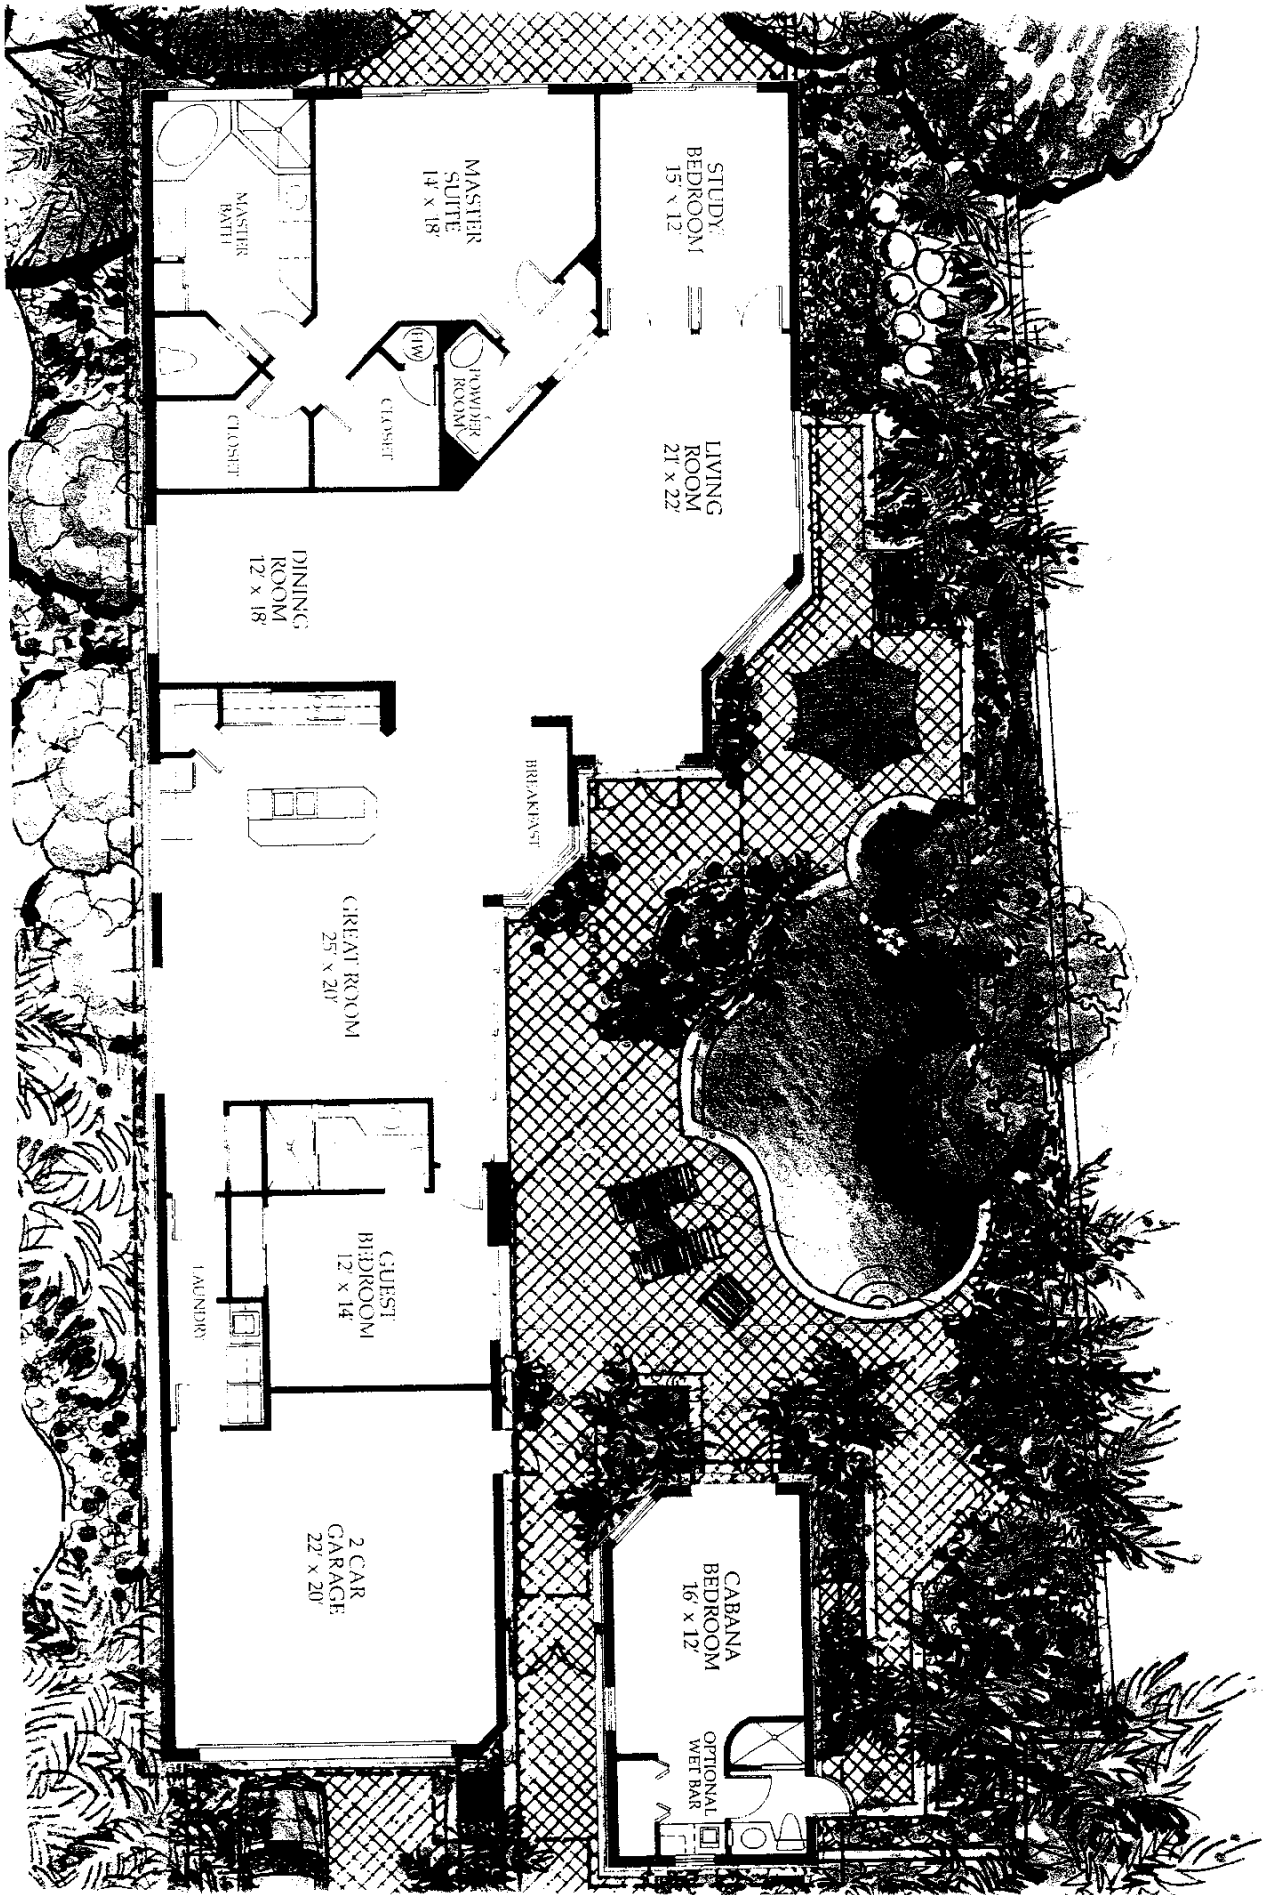

The Ibiza

GRAND ISLE

PELICAN MARSH

TWO STORY CABANA ELEVATION

CABANA GUEST HOUSE
SECOND FLOOR OPTION

The Ibiza
with optional two story cabana

Main Residence	2,616 sq. ft.
Cabana (First Floor)	313 sq. ft.
Cabana (Second Floor)	296 sq. ft.
Total A.C. Area	3,225 sq. ft.
Garage	479 sq. ft.
Loggia & Entry Porch	352 sq. ft.
Grand Total Under Roof	4,056 sq. ft.

With the addition of the optional loft and bedroom, the cabana suite becomes a more spacious private tropical retreat for overnight guests and their families.