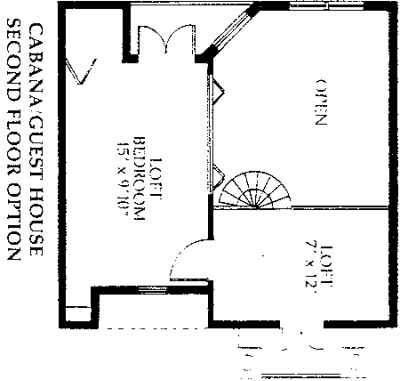

The Ibiza

GRAND ISLE

PELICAN MARSH

TWO STORY CABANA ELEVATION

CABANA GUEST HOUSE
SECOND FLOOR OPTION

The Ibiza
with optional two story cabana

Main Residence	2,616 sq. ft.
Cabana (First Floor)	313 sq. ft.
Cabana (Second Floor)	296 sq. ft.
Total A.C. Area	3,225 sq. ft.
Garage	479 sq. ft.
Loggia & Entry Porch	352 sq. ft.
Grand Total Under Roof	4,056 sq. ft.

With the addition of the optional loft and bedroom, the cabana suite becomes a more spacious private tropical retreat for overnight guests and their families.