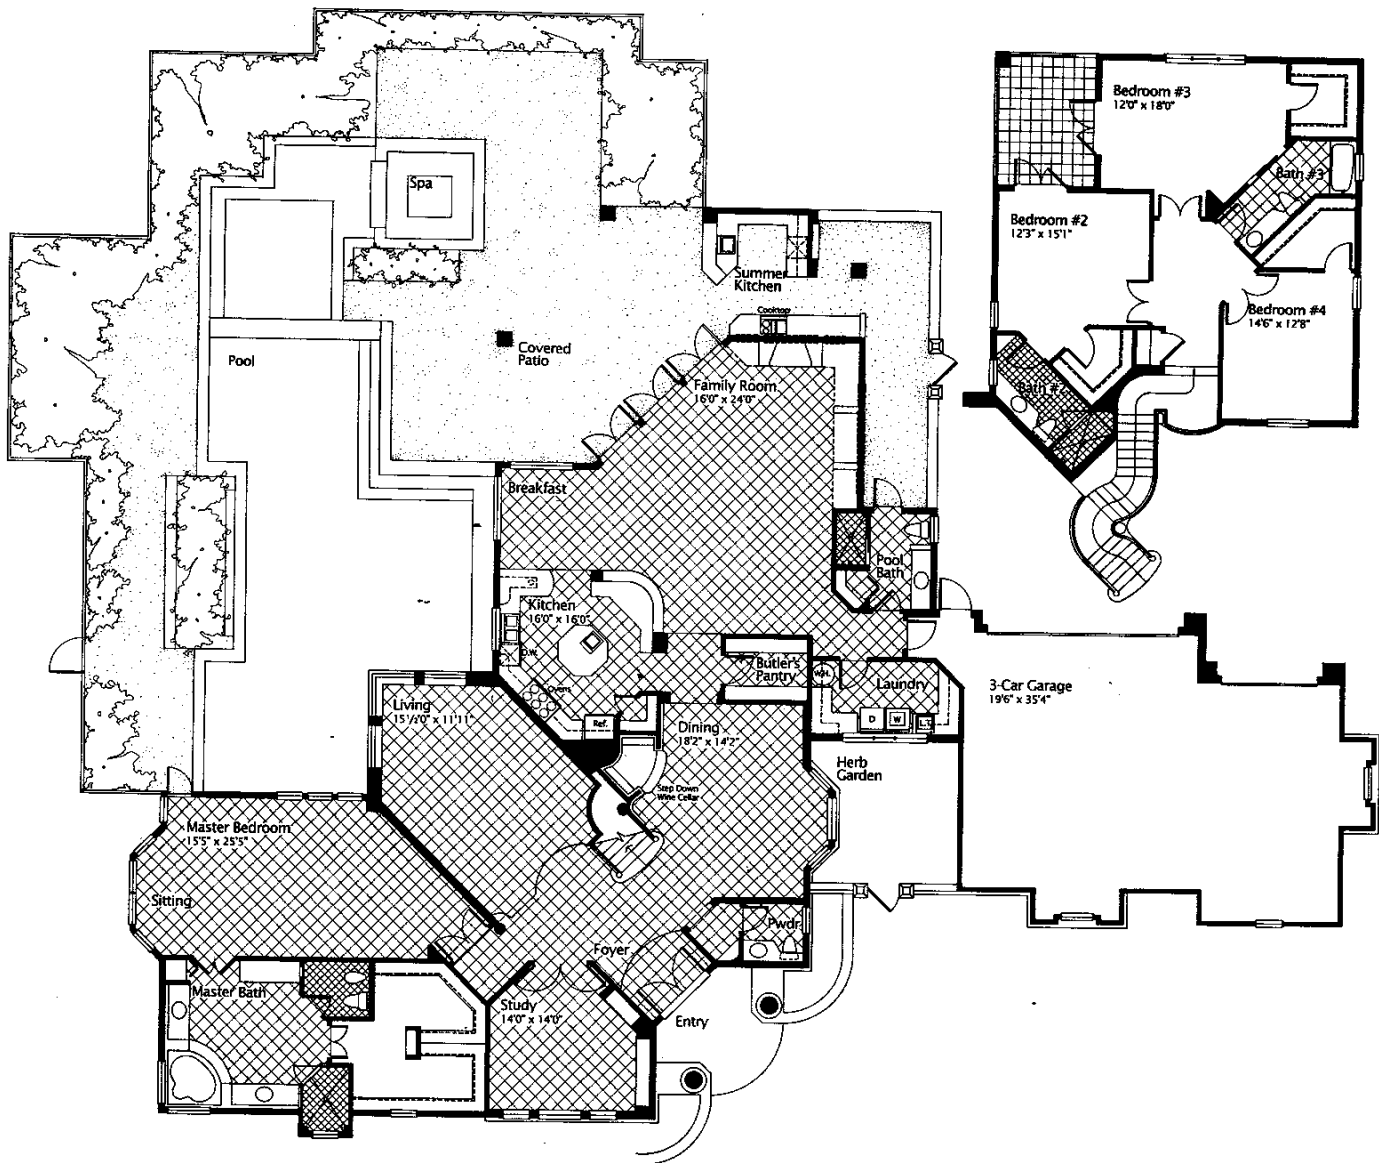

SOUTHERN RESOURCE GROUP

Grey Oaks
COUNTRY CLUB

SQUARE FOOTAGE

Living Area:	4,331'
Garage:	959'
Entry:	118'
Covered Lanai:	590'
TOTAL:	5,998'

Dimensions approximate. Information herein believed to be accurate but not warranted.