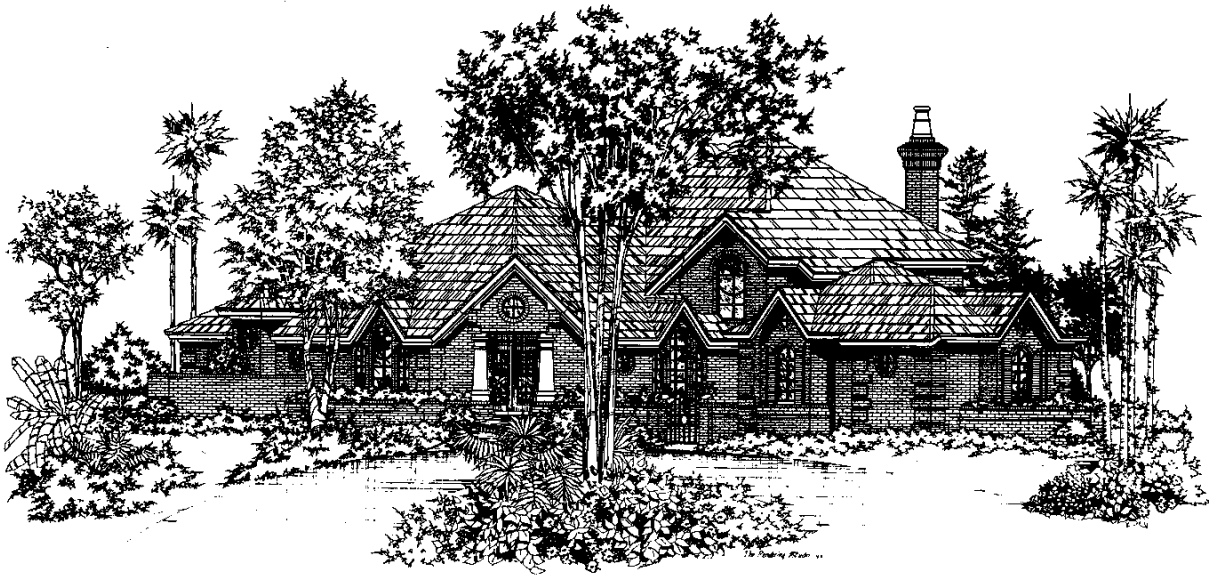

SOUTHERN RESOURCE GROUP

Grey Oaks
COUNTRY CLUB

SQUARE FOOTAGE

Living Area:	4,331'
Garage:	959'
Entry:	118'
Covered Lanai:	590'
TOTAL:	5,998'

Dimensions approximate. Information herein believed to be accurate but not warranted.