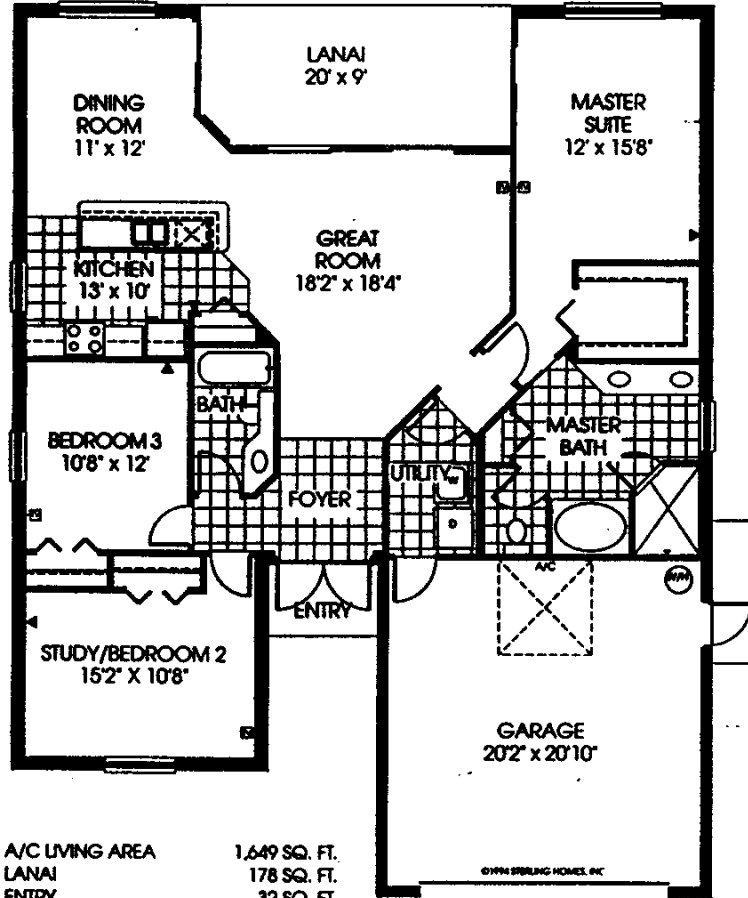

THE FALCON \$161,900

3 BEDROOM, 2 BATH, DETACHED VILLA HOME

A/C LIVING AREA	1,649 SQ. FT.
LANAI	178 SQ. FT.
ENTRY	32 SQ. FT.
GARAGE	456 SQ. FT.
TOTAL	2,315 SQ. FT.