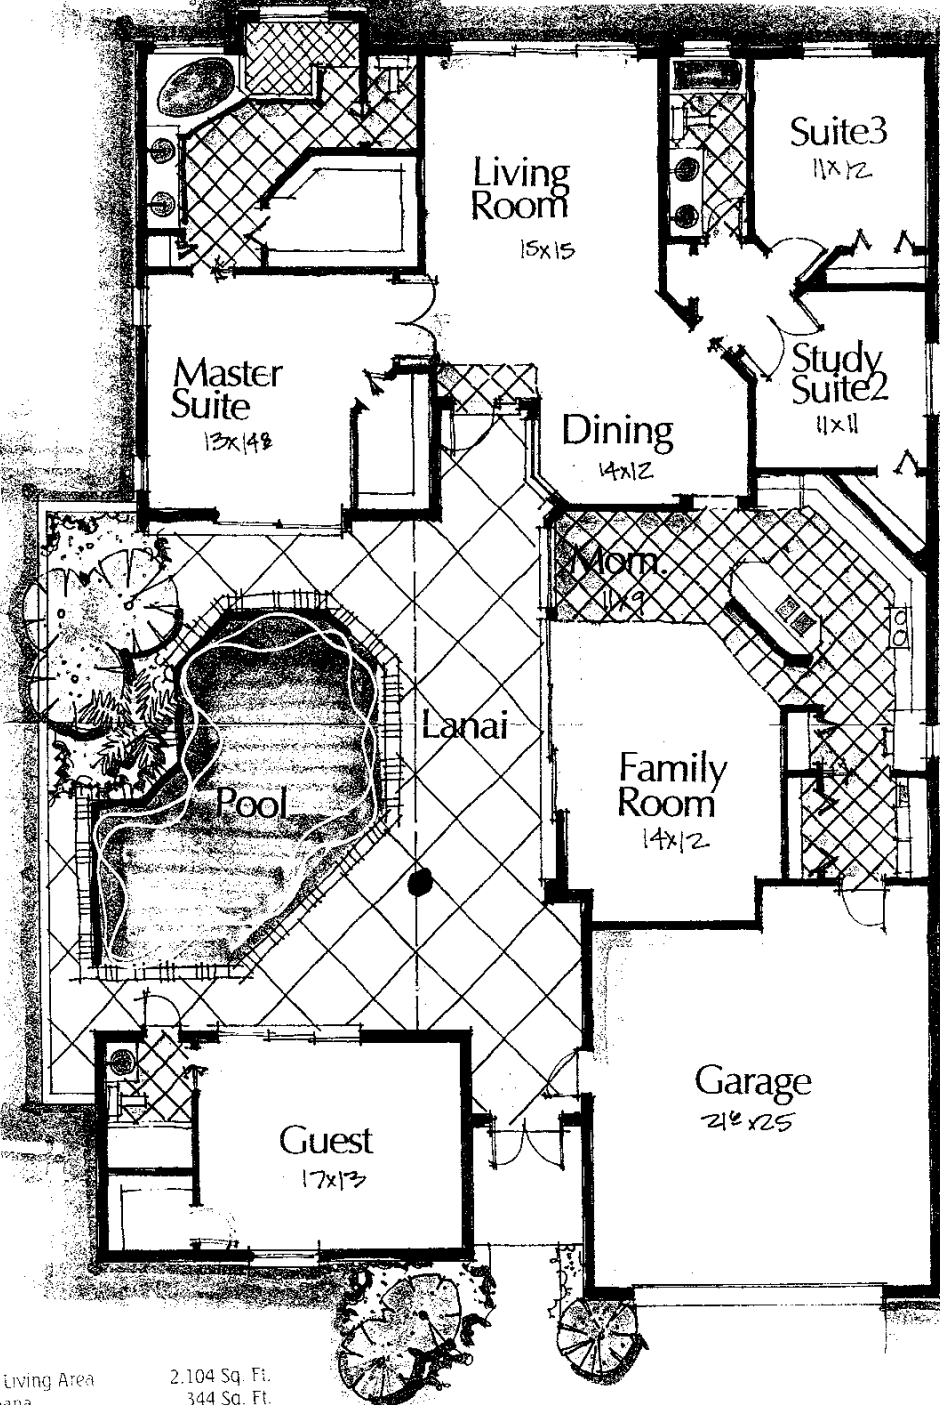

# The Emerald Courtyard

Three Bedrooms, Three Baths, Family Room and Study

A/C Living Area	2,104 Sq. Ft.
Cabana	344 Sq. Ft.
Courtyard	1,053 Sq. Ft.
Entry	54 Sq. Ft.
Garage	503 Sq. Ft.
TOTAL	4,058 Sq. Ft.