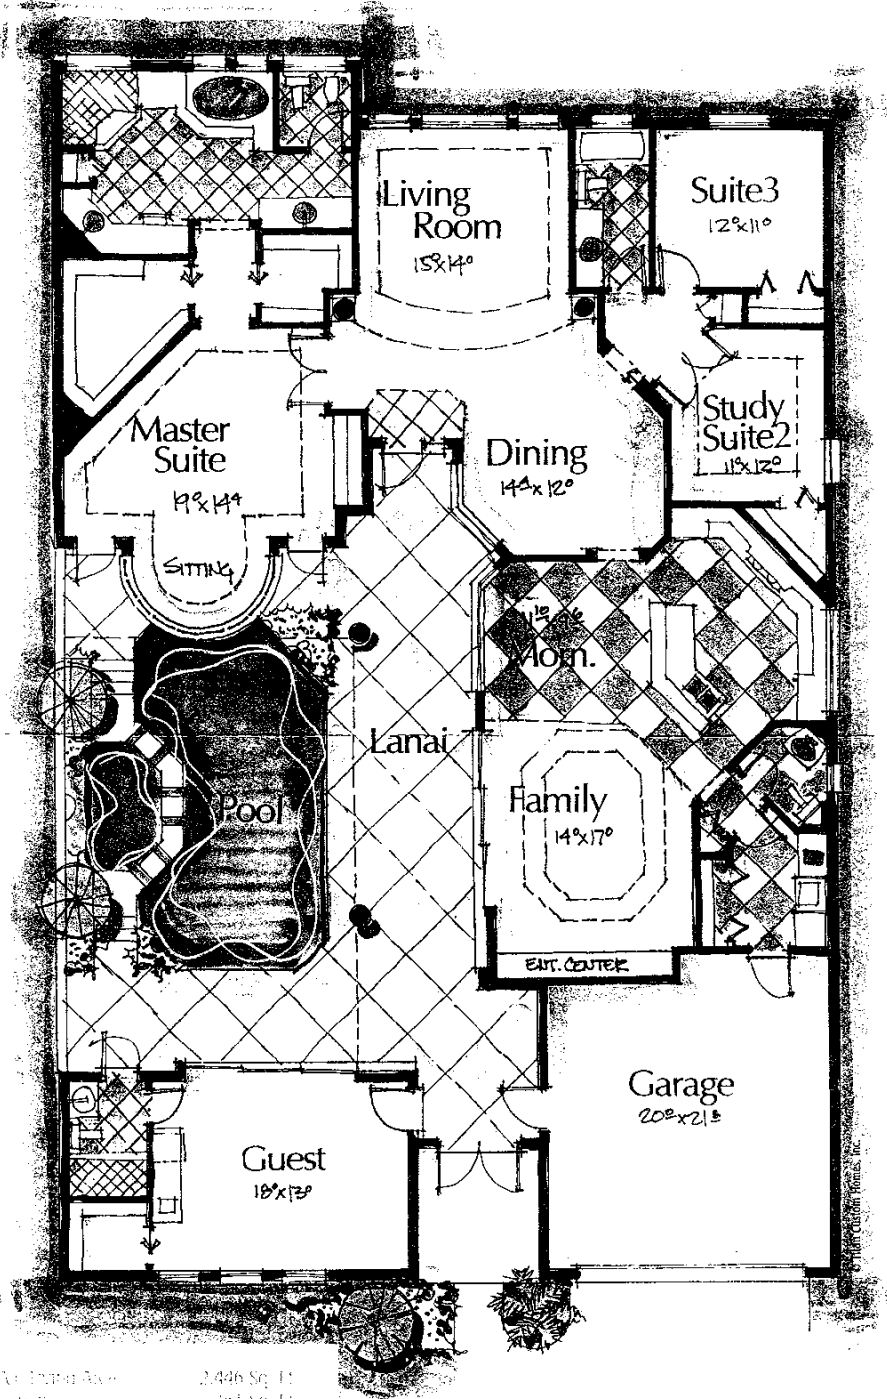

# The Crown Courtyard

Three Bedrooms, Three and-a-half Baths, Gathering Room and Study

2,446 Sq. Ft.  
 361 Sq. Ft.  
 1,120 Sq. Ft.  
 60 Sq. Ft.  
 1,000 Sq. Ft.  
 1,000 Sq. Ft.

THEAN CUSTOM HOMES, INC.