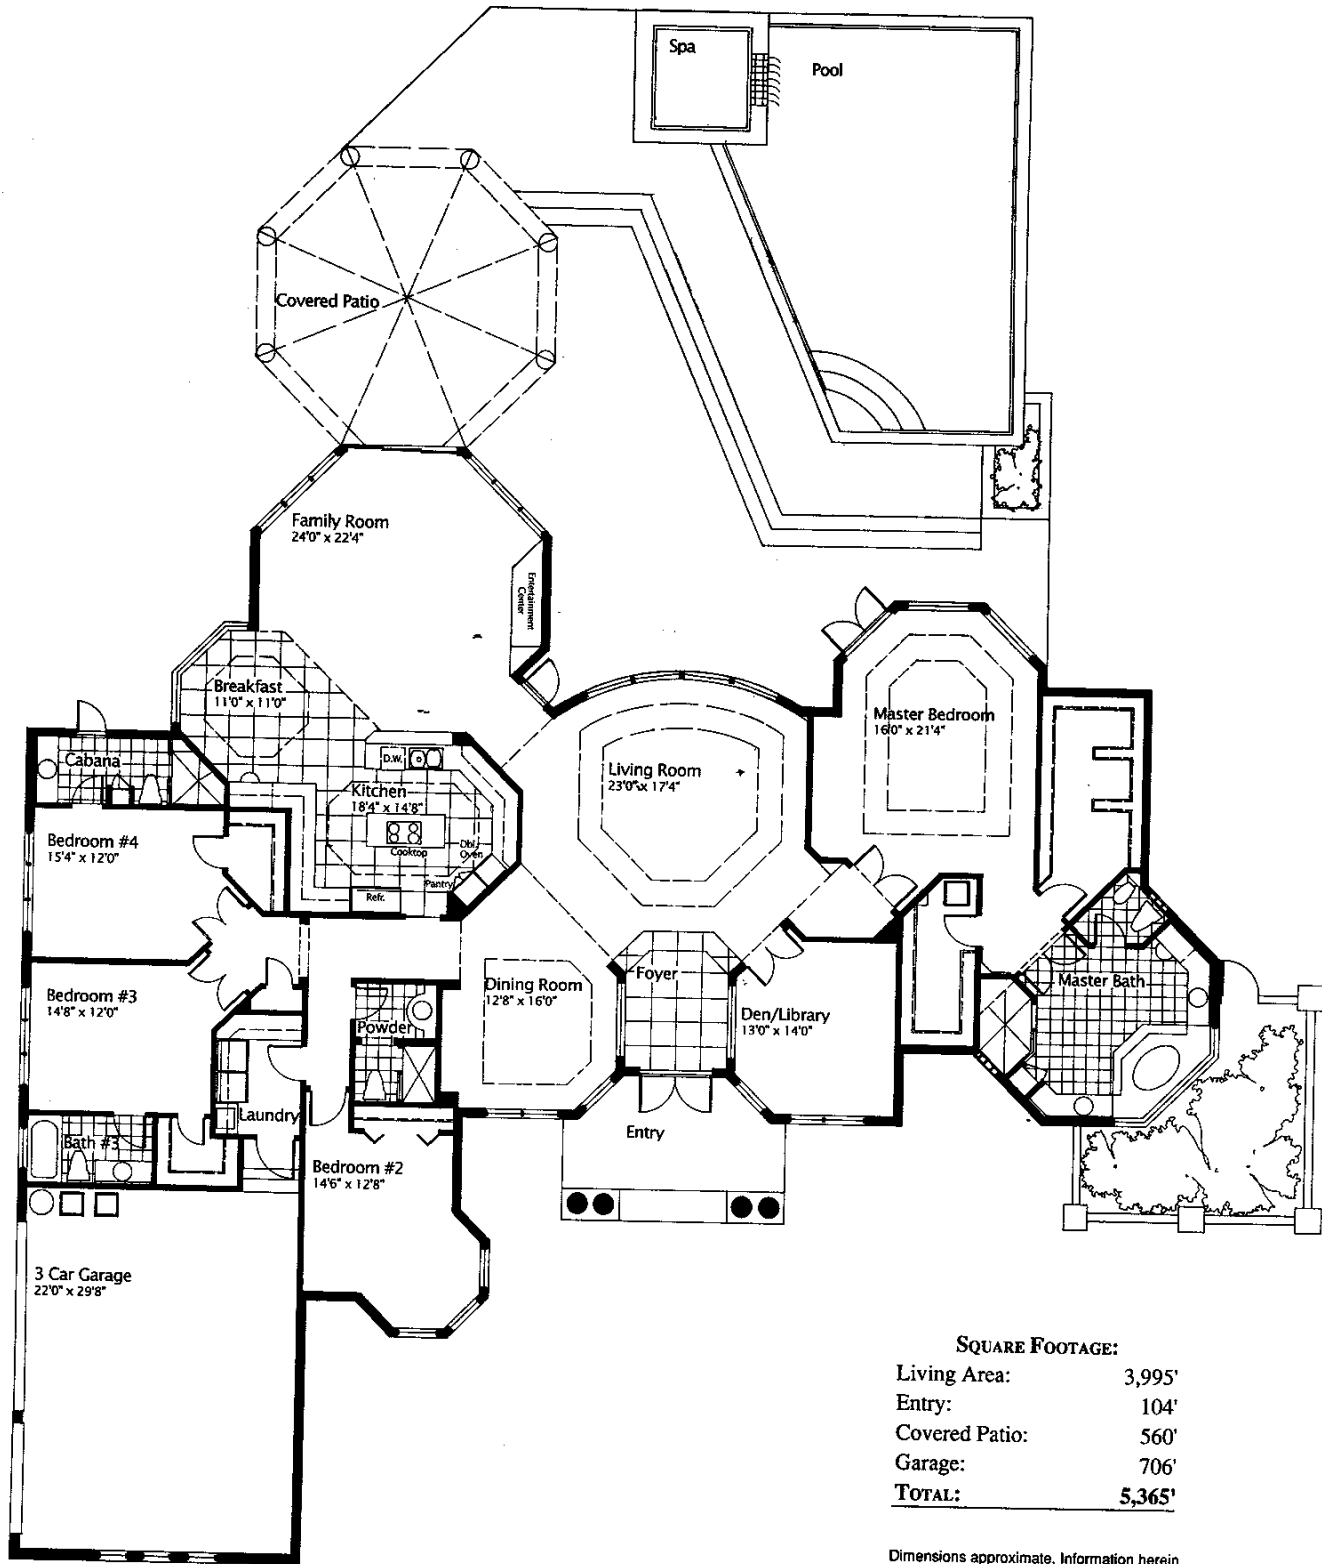

CAMELOT HOMES

Grey Oaks
COUNTRY CLUB

SQUARE FOOTAGE:

Living Area:	3,995'
Entry:	104'
Covered Patio:	560'
Garage:	706'
TOTAL:	5,365'

Dimensions approximate. Information herein believed to be accurate but not warranted.