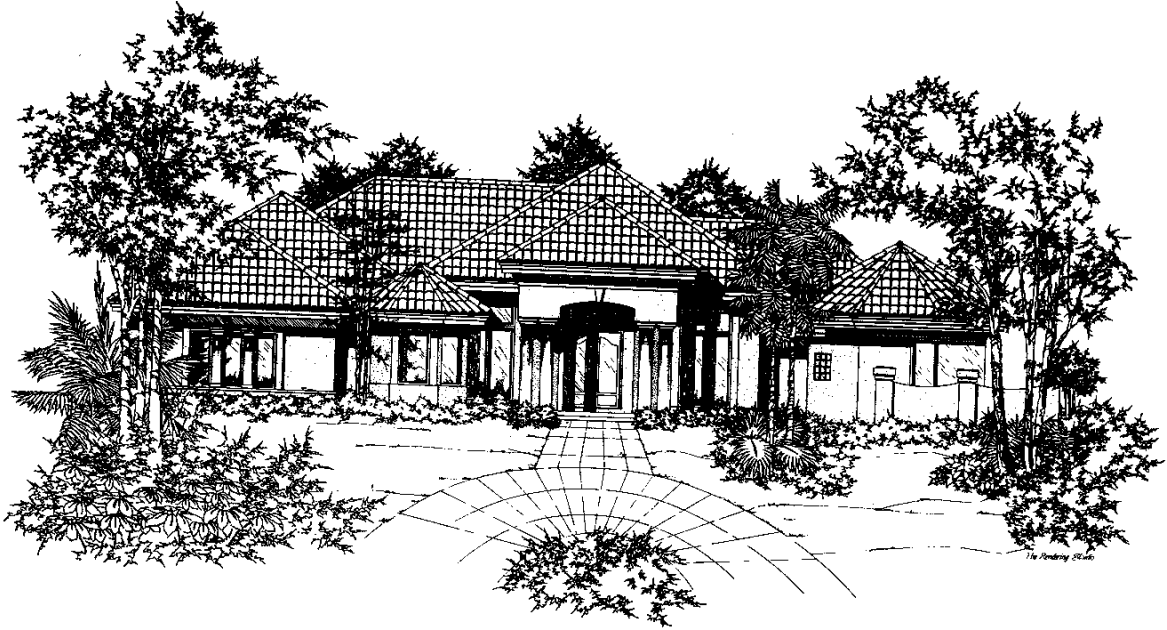

CAMELOT HOMES

Grey Oaks
COUNTRY CLUB

SQUARE FOOTAGE:

Living Area:	3,995'
Entry:	104'
Covered Patio:	560'
Garage:	706'
TOTAL:	5,365'

Dimensions approximate. Information herein believed to be accurate but not warranted.