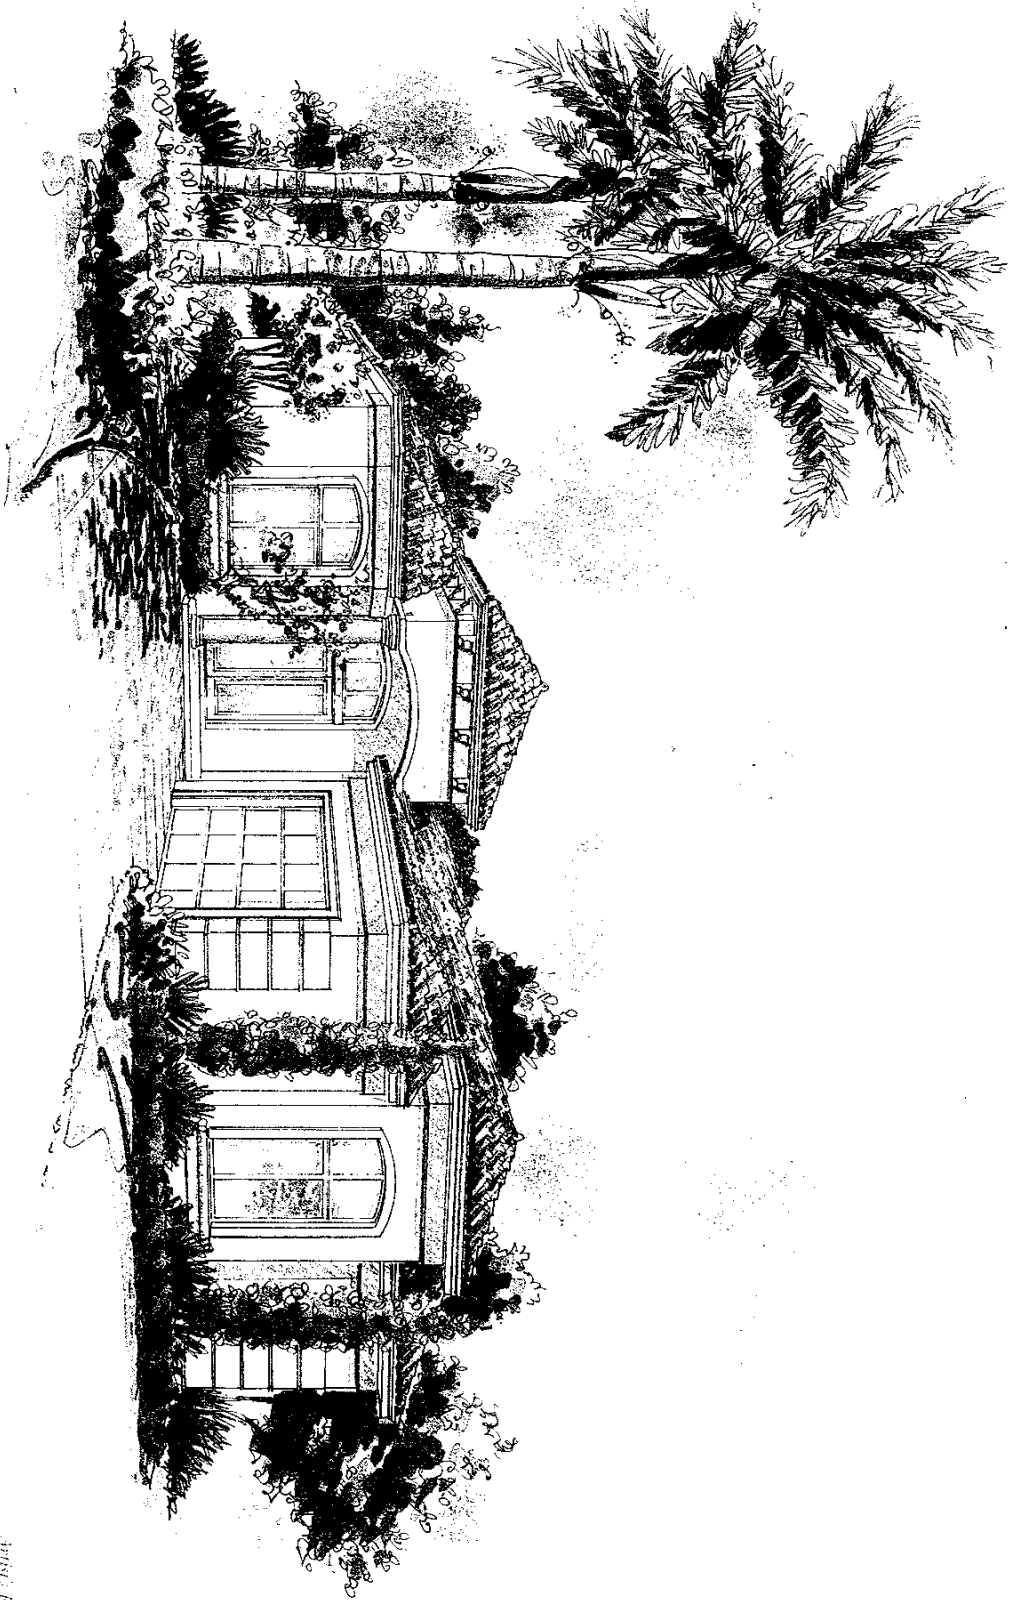

# THE CHATEAU

by Taylor Woodrow Communities

Artist's Representation

# THE CHATEAU

by Taylor Woodrow Communities

|                         |                      |
|-------------------------|----------------------|
| Living Area A/C         | 2,812 sq. ft.        |
| Garage                  | 469 sq. ft.          |
| Covered Entry           | 88 sq. ft.           |
| Covered Patio/Lanai     | 155 sq. ft.          |
| <b>Total Under Roof</b> | <b>3,524 sq. ft.</b> |