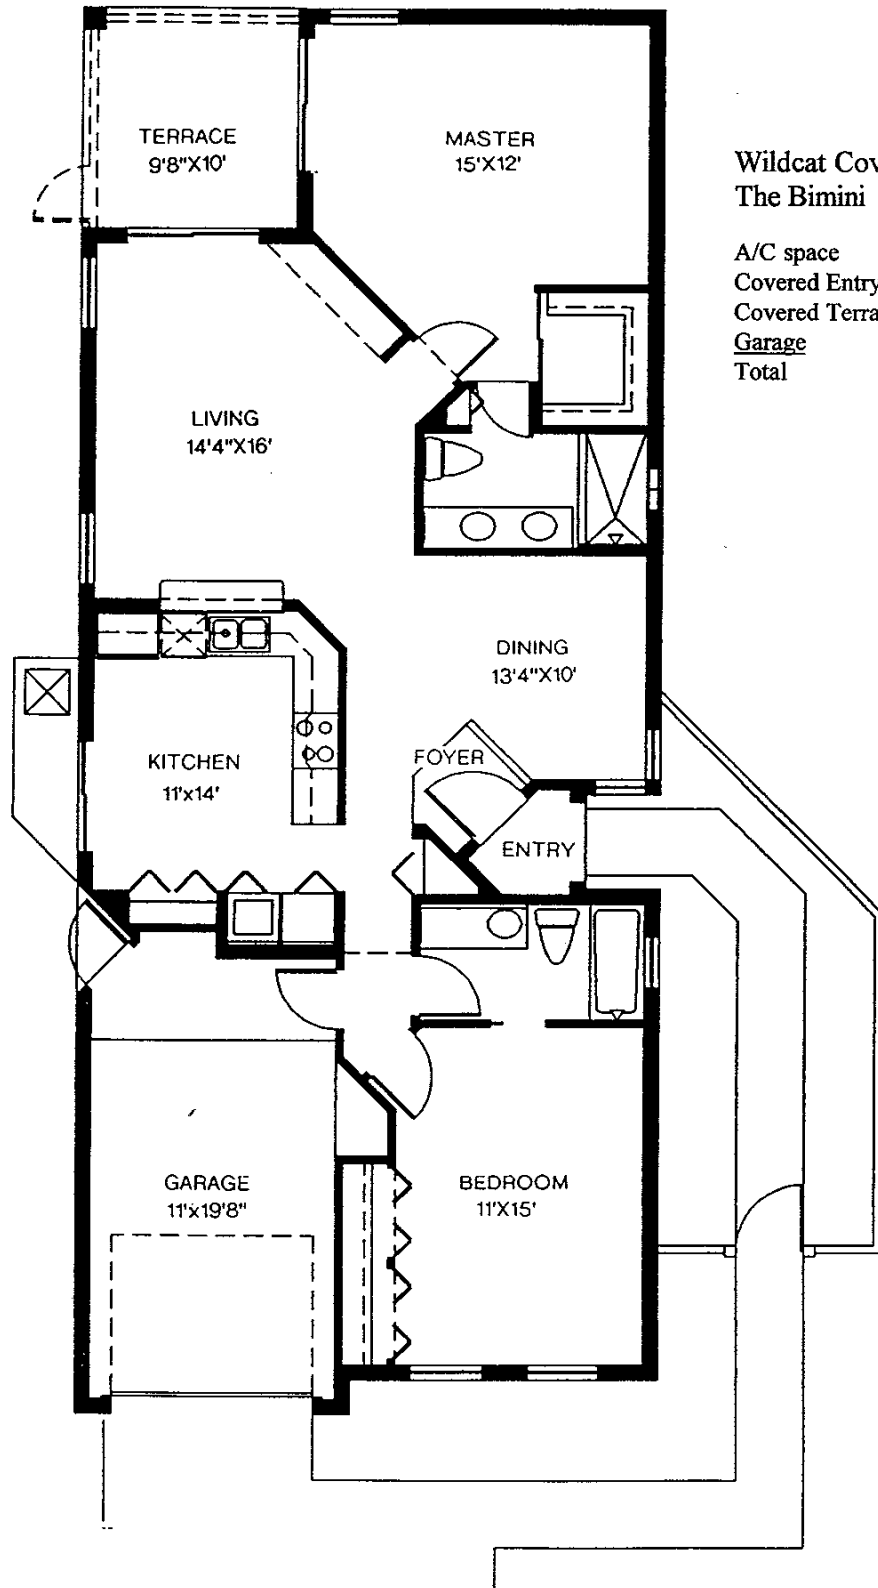

The Bimini **at Wildcat Cove**

**2 Bedroom, 2 Bath, Double Master Suite,
Detached Villa Home**

**Wildcat Cove
The Bimini**

A/C space	1,228 square feet
Covered Entry	21 square feet
Covered Terrace	96 square feet
<u>Garage</u>	<u>251 square feet</u>
Total	1,596 square feet

Dimensions and specifications are approximate and subject to change without notice. Square footage is based on exterior wall dimensions.