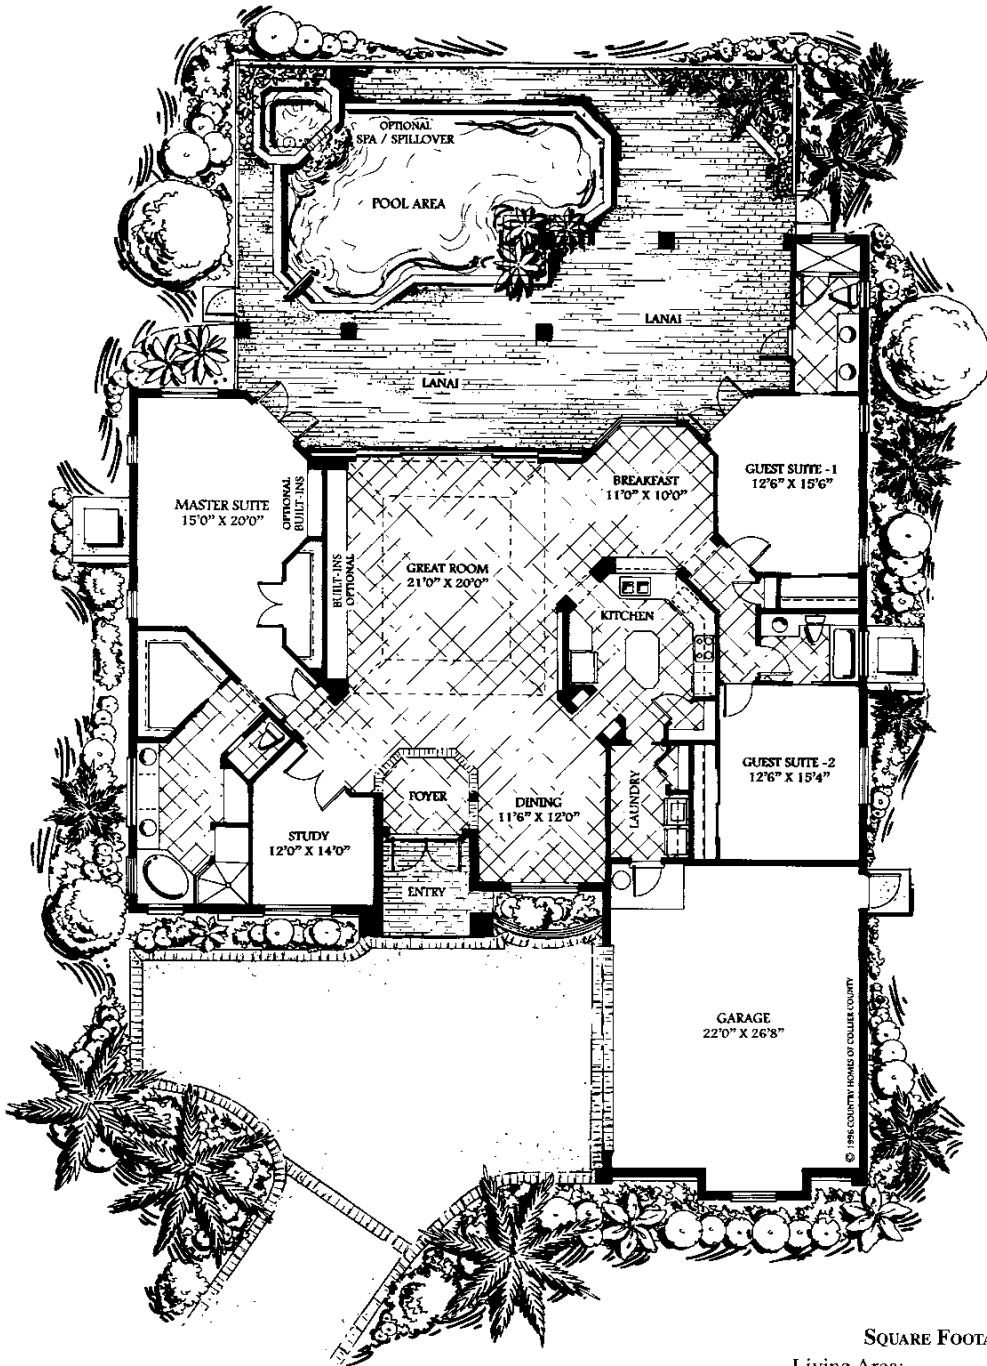

THE BARTON

SQUARE FOOTAGE

Living Area:	2,694'
Entry:	80'
Garage:	657'
Lanai:	663'
TOTAL:	4,094'

The Mews
AT GREY OAKS