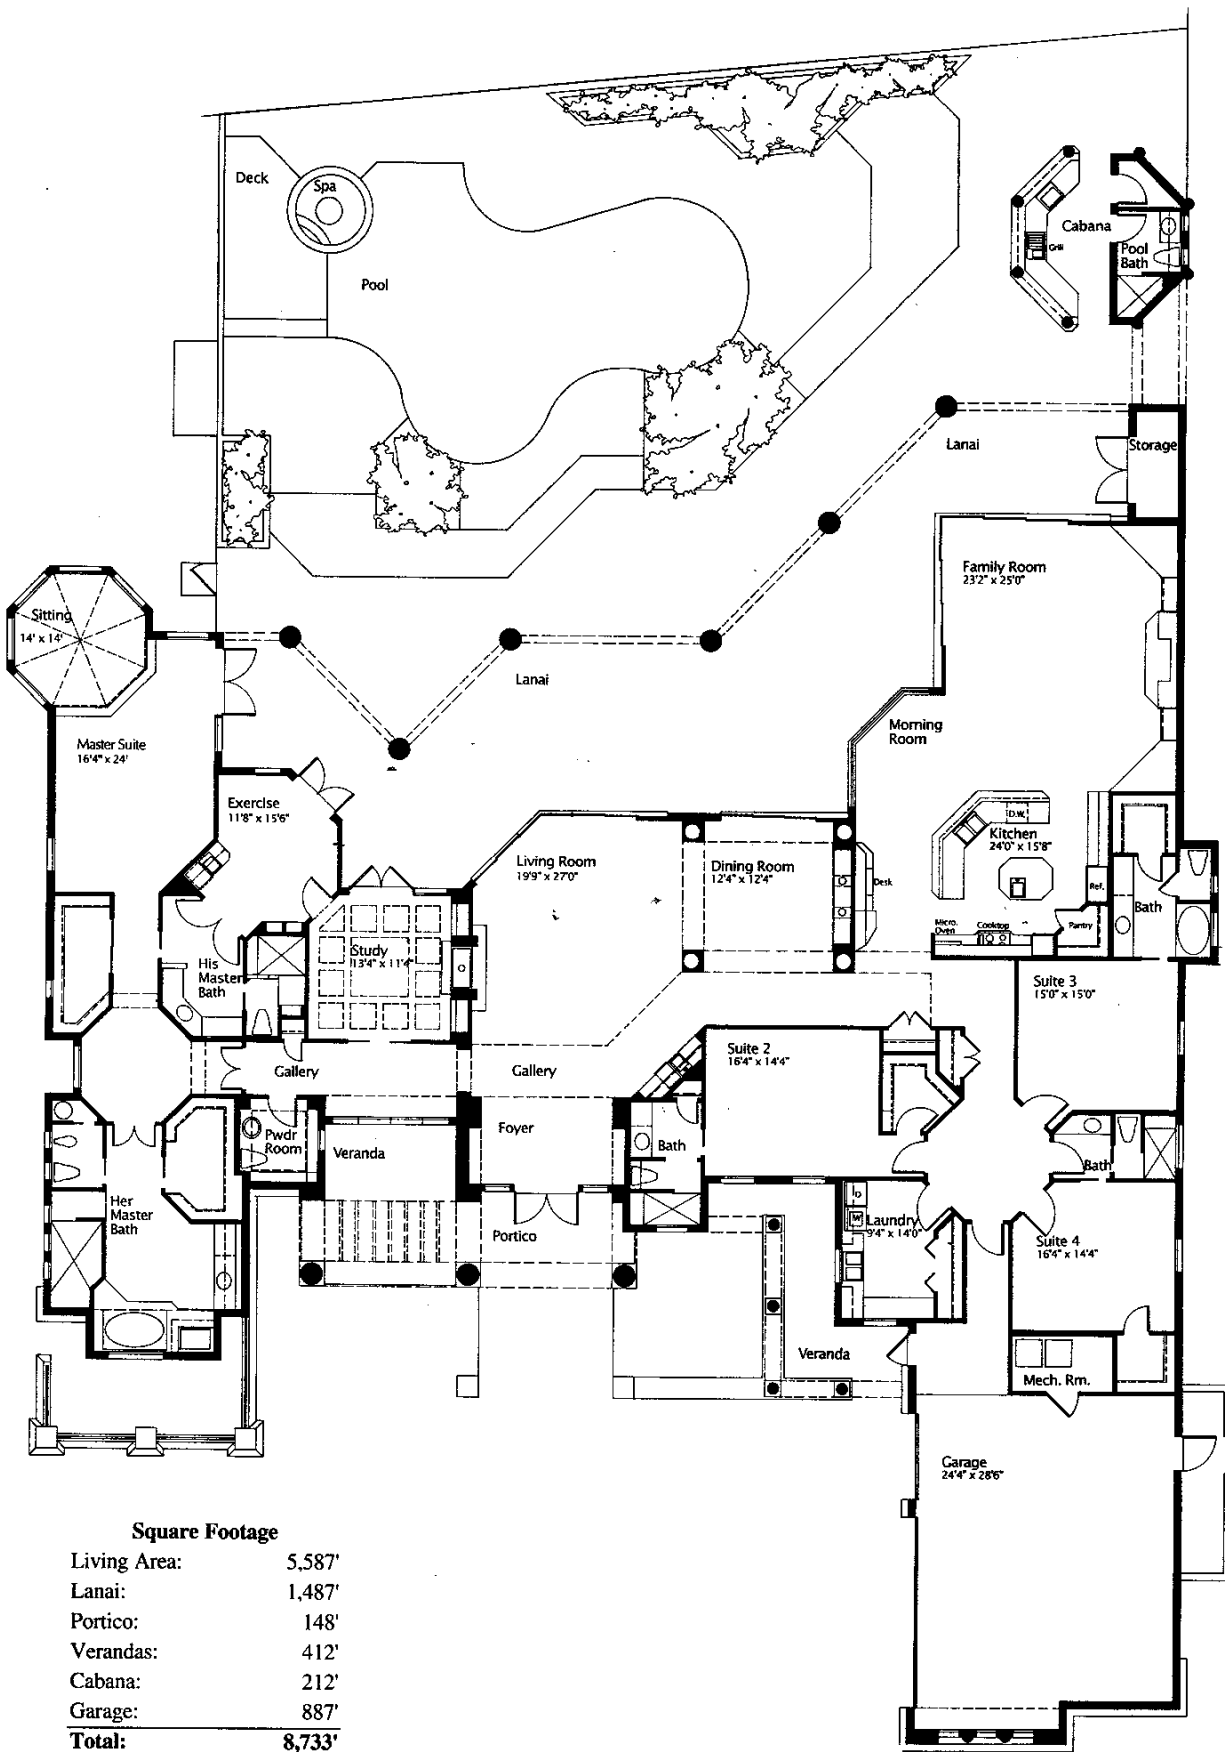

F.H.WILLEY CONSTRUCTION

Grey Oaks
COUNTRY CLUB

Square Footage

Living Area:	5,587'
Lanai:	1,487'
Portico:	148'
Verandas:	412'
Cabana:	212'
Garage:	887'
Total:	8,733'

Dimensions approximate. Information herein believed to be accurate but not warranted.