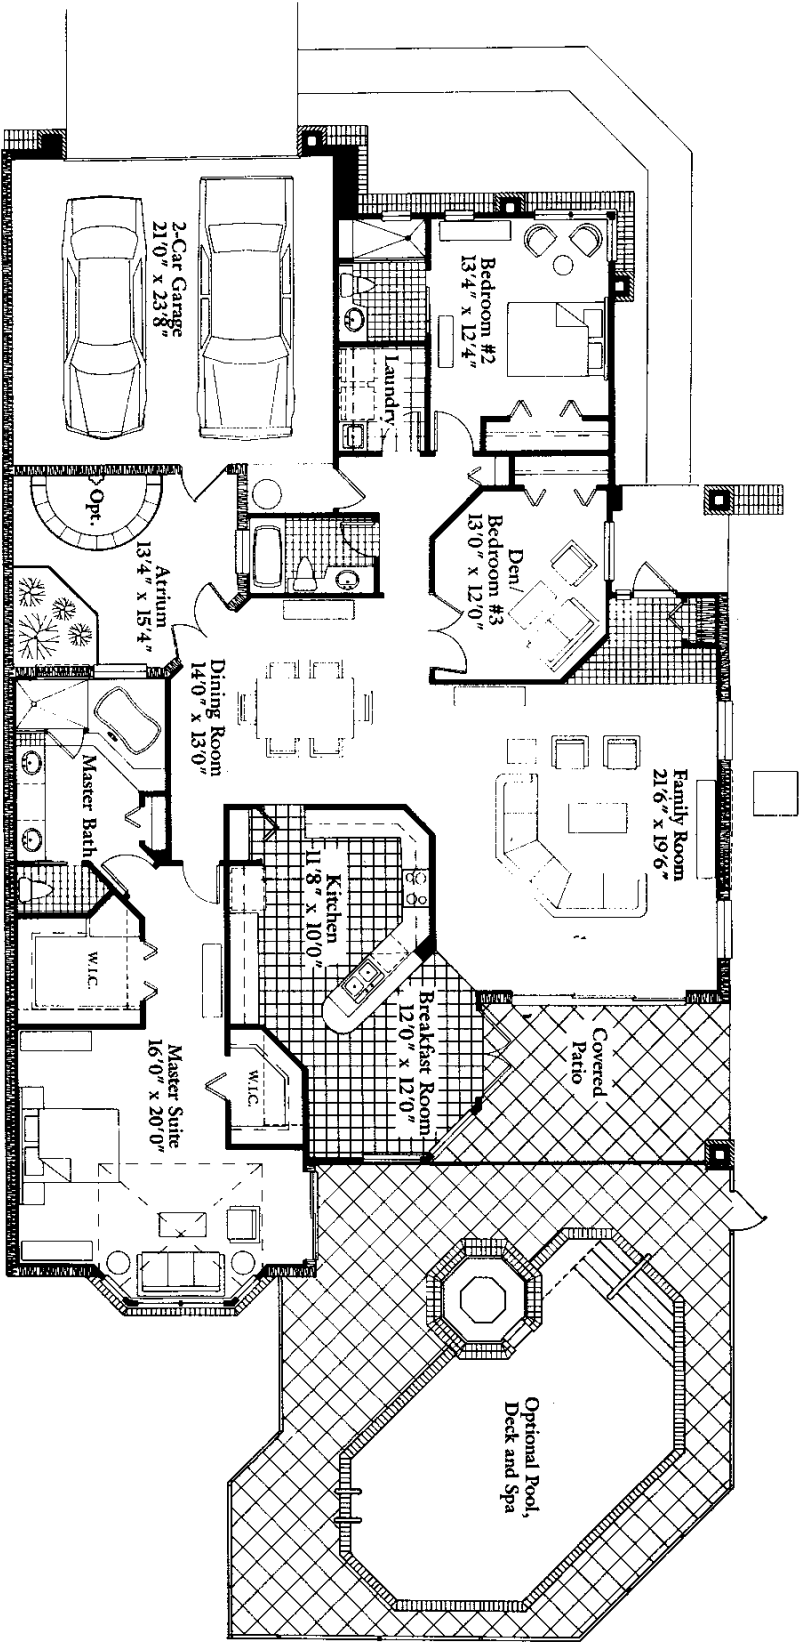

THE BALMORAL

2-1/2 Bath

Plan subject to engineering and architectural changes without notice. All dimensions and specifications are approximate.

ACADEMY
GARDEN
COVERED PATIO
TOTAL 3,000 SQ. FT.