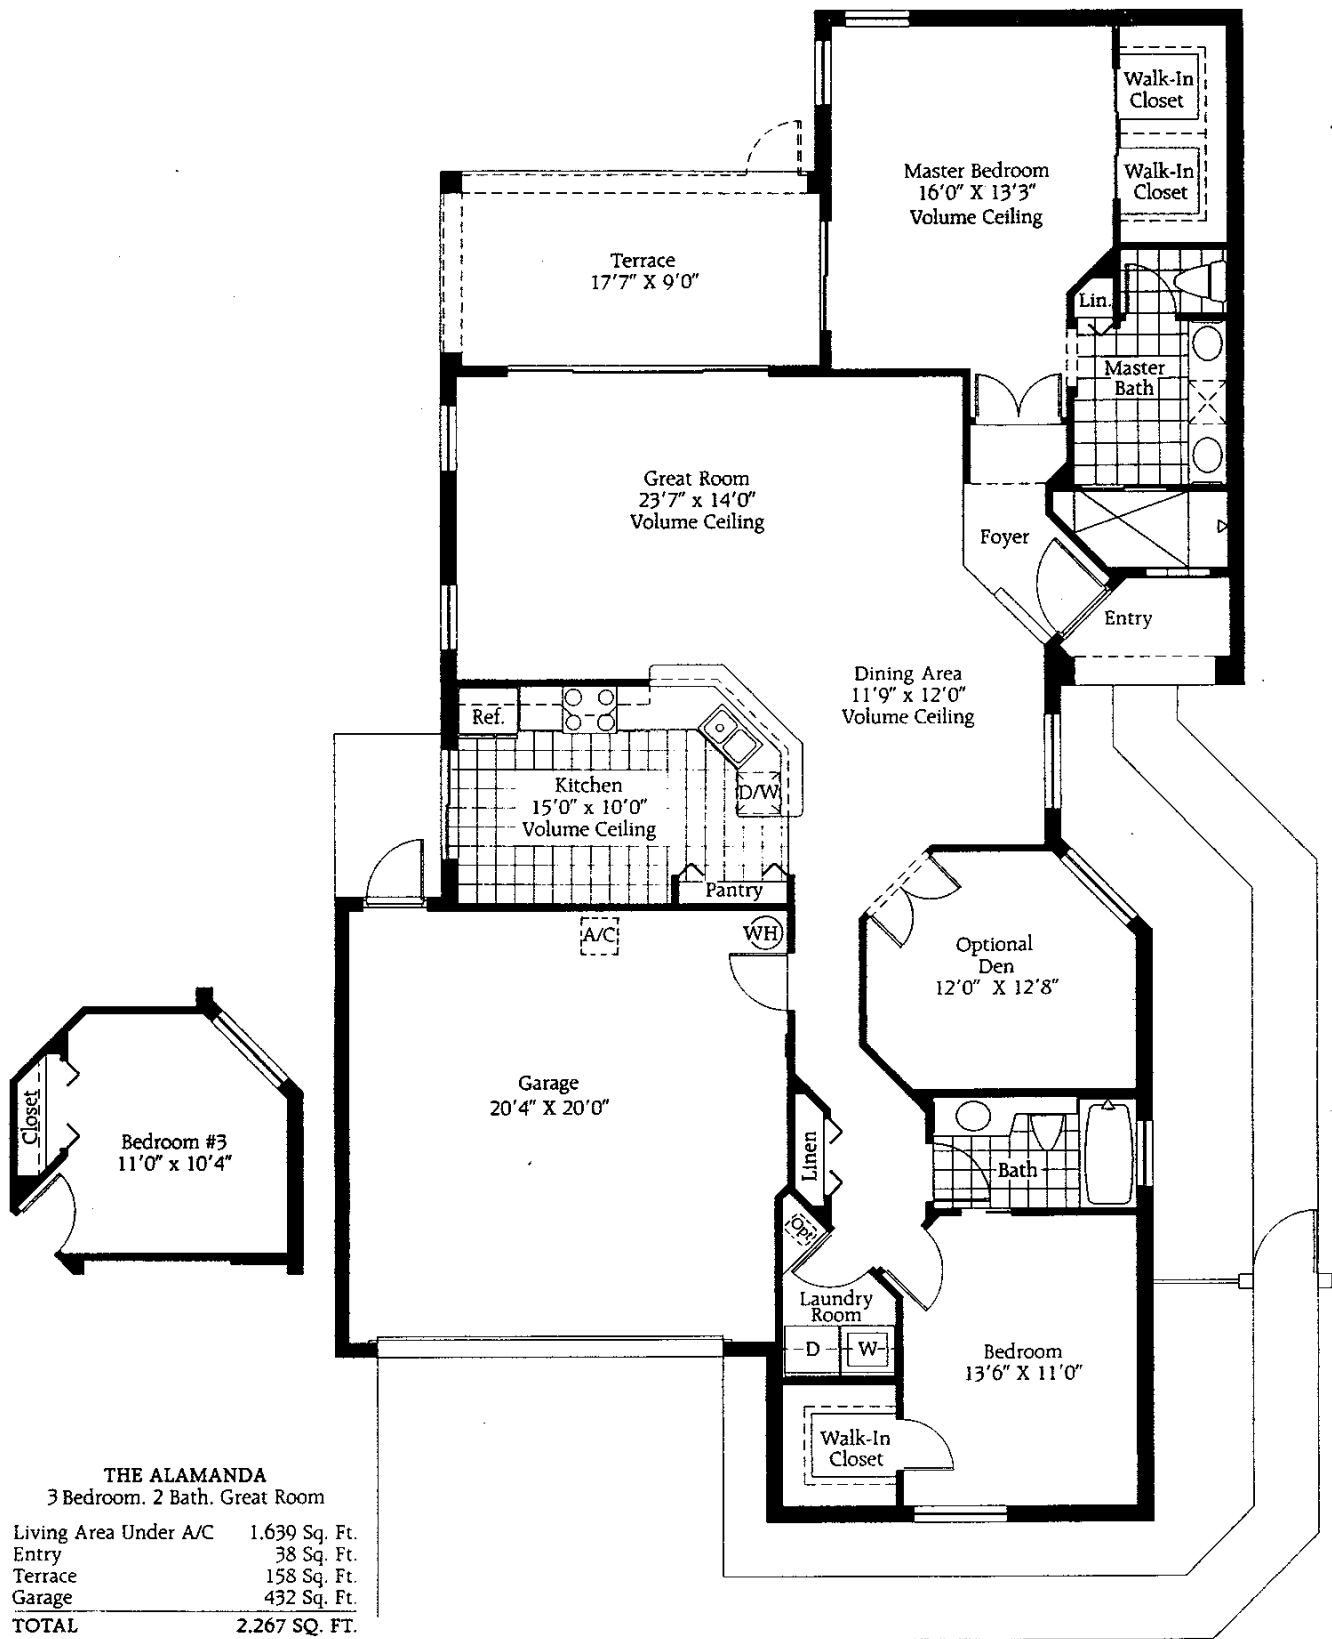

# **The Alamanda**

**at Willow Bend**

**3 Bedroom, 2 Bath, Great Room**

**THE ALAMANDA**

3 Bedroom, 2 Bath, Great Room

Living Area Under A/C	1,639 Sq. Ft.
Entry	38 Sq. Ft.
Terrace	158 Sq. Ft.
Garage	432 Sq. Ft.
<b>TOTAL</b>	<b>2,267 SQ. FT.</b>

Dimensions and specifications are approximate and subject to change without notice. Square footage is based on exterior wall dimensions.