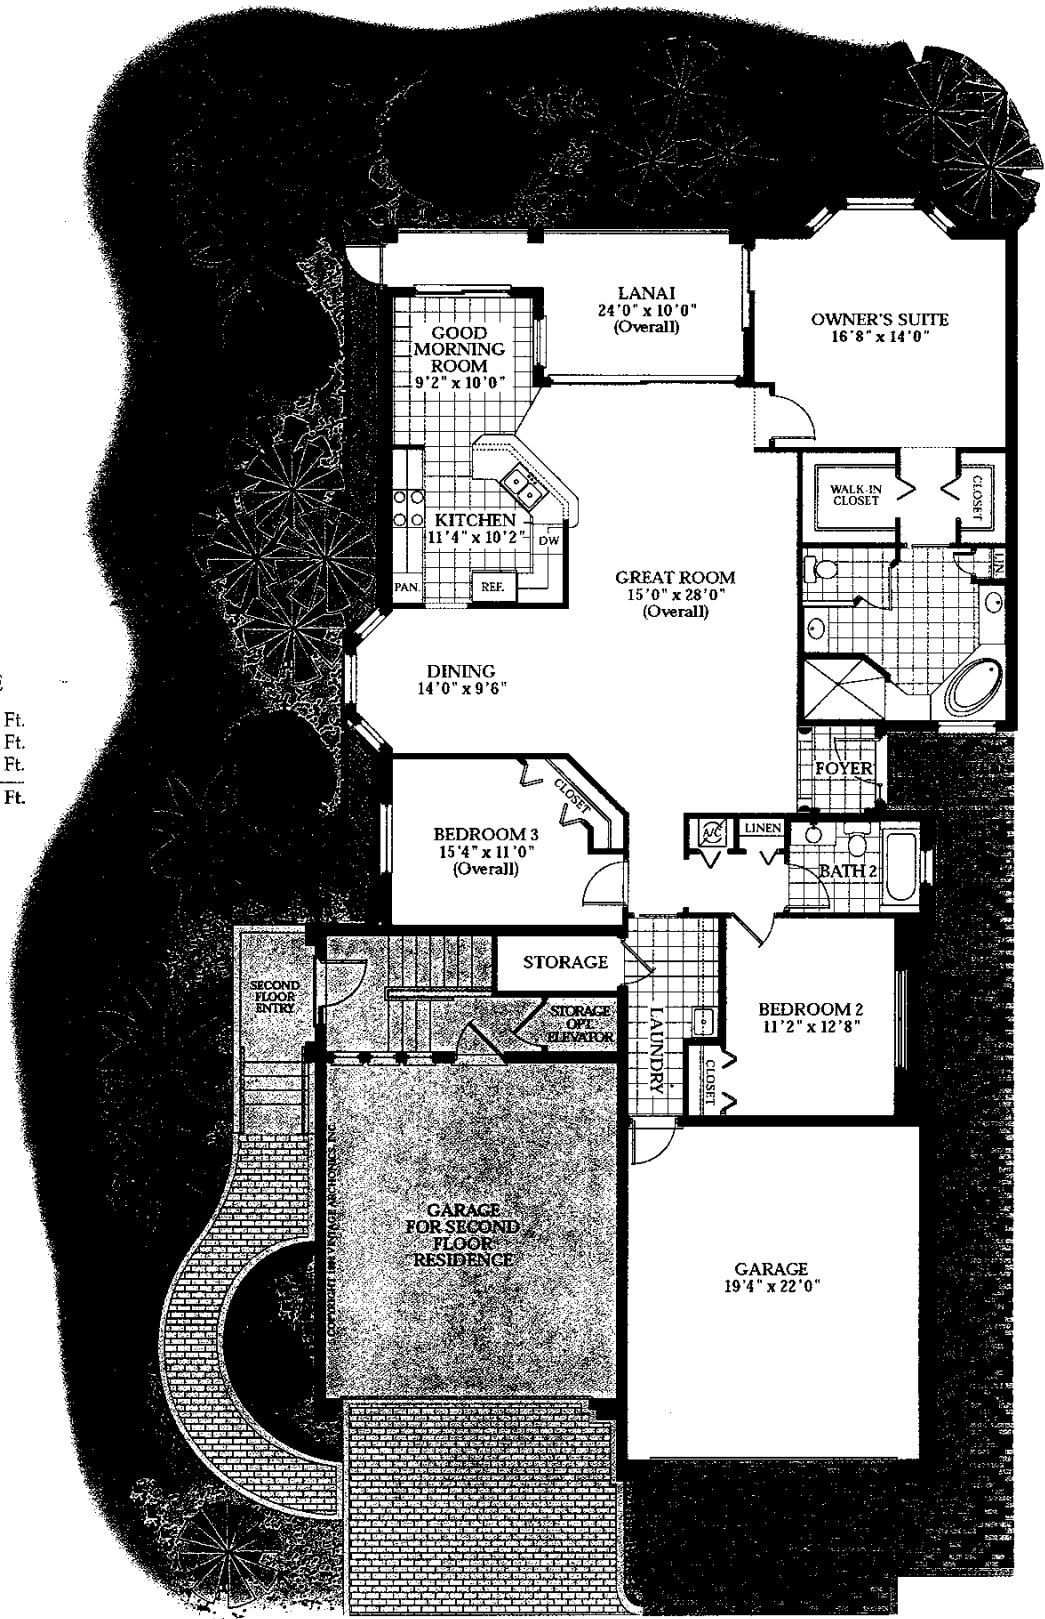

  
 The ABBEY

**THREE-BEDROOM  
TWO-BATH COACH HOME**

A/C LIVING AREA	1,990 Sq. Ft.
LANAI	175 Sq. Ft.
GARAGE	475 Sq. Ft.
<b>TOTAL</b>	<b>2,640 Sq. Ft.</b>

ALL DIMENSIONS ARE APPROXIMATE. THE DEVELOPER RESERVES THE RIGHT TO CHANGE OR ALTER ALL MATERIALS, SPECIFICATIONS, FEATURES, DIMENSIONS AND DESIGNS WITHOUT NOTICE. SEE FINAL BUILDING PLANS FOR SPECIAL CONDITIONS ON WINDOW LOCATIONS, ELEVATORS, STAIRS AND WALKWAYS.