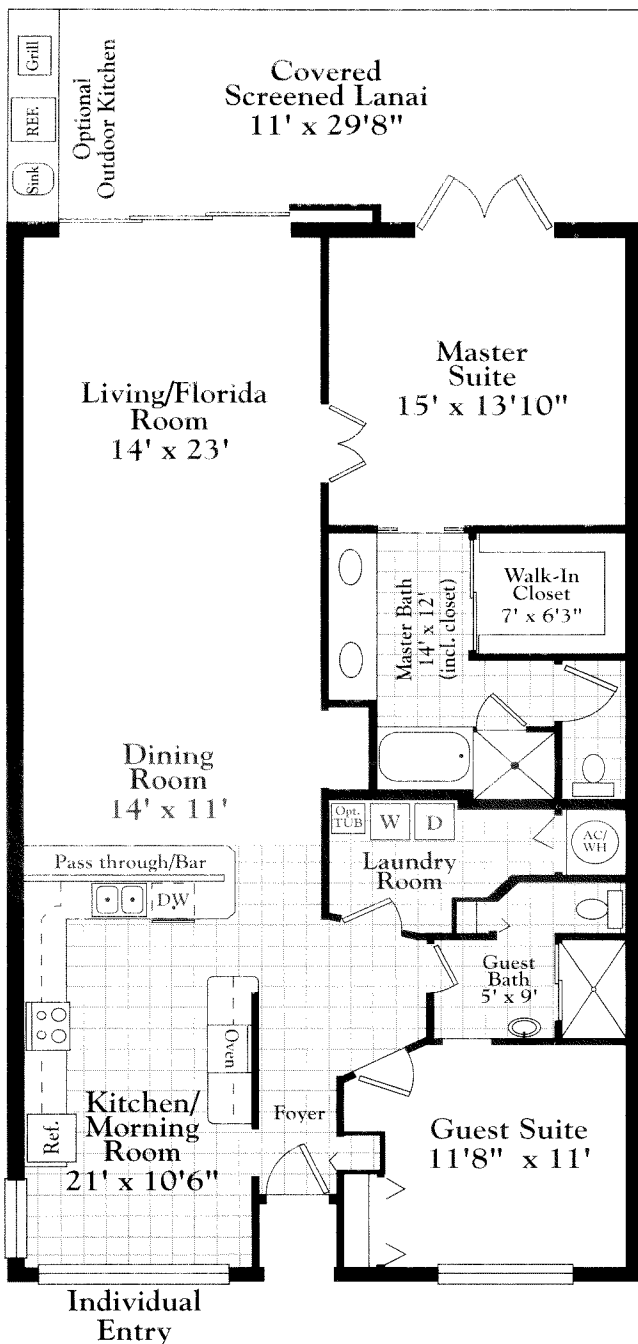

# Two Bedroom, Two Bathroom

| SQUARE FOOTAGE |              |
|----------------|--------------|
| Living Area    | 1,566        |
| Lanai          | 326          |
| Garage         | 288          |
| <b>TOTAL</b>   | <b>2,180</b> |