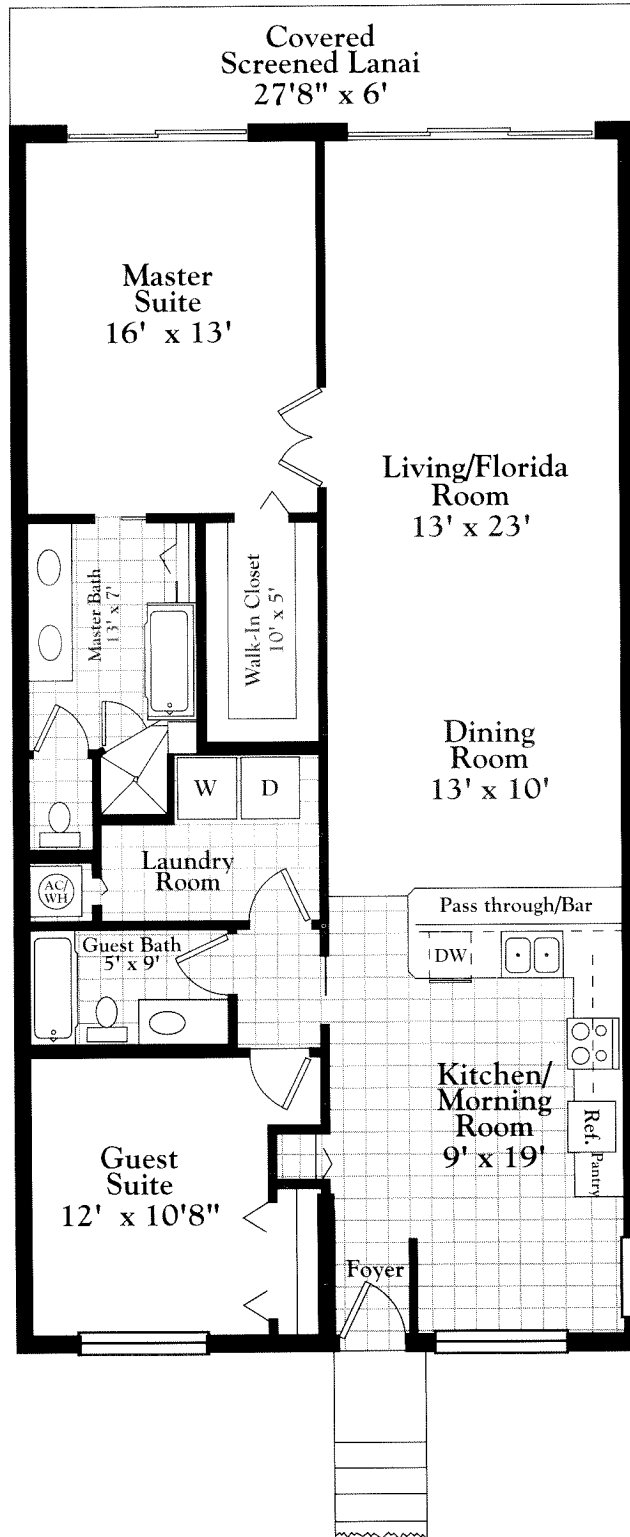

ROSE WOOD

Two Bedroom, Two Bathroom

SQUARE FOOTAGE	
Living Area	1,349
Carport	240
Lanai	162
TOTAL	1,751