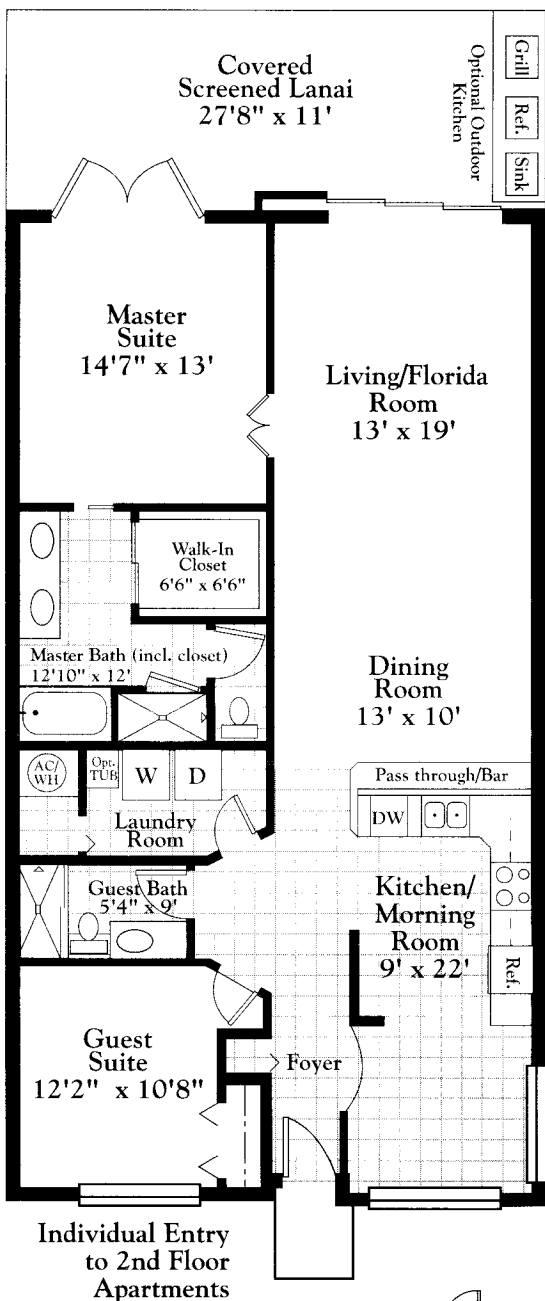

Two Bedroom, Two Bathroom

SQUARE FOOTAGE	
Living Area	1,351
Lanai	304
Garage	288
TOTAL	1,943