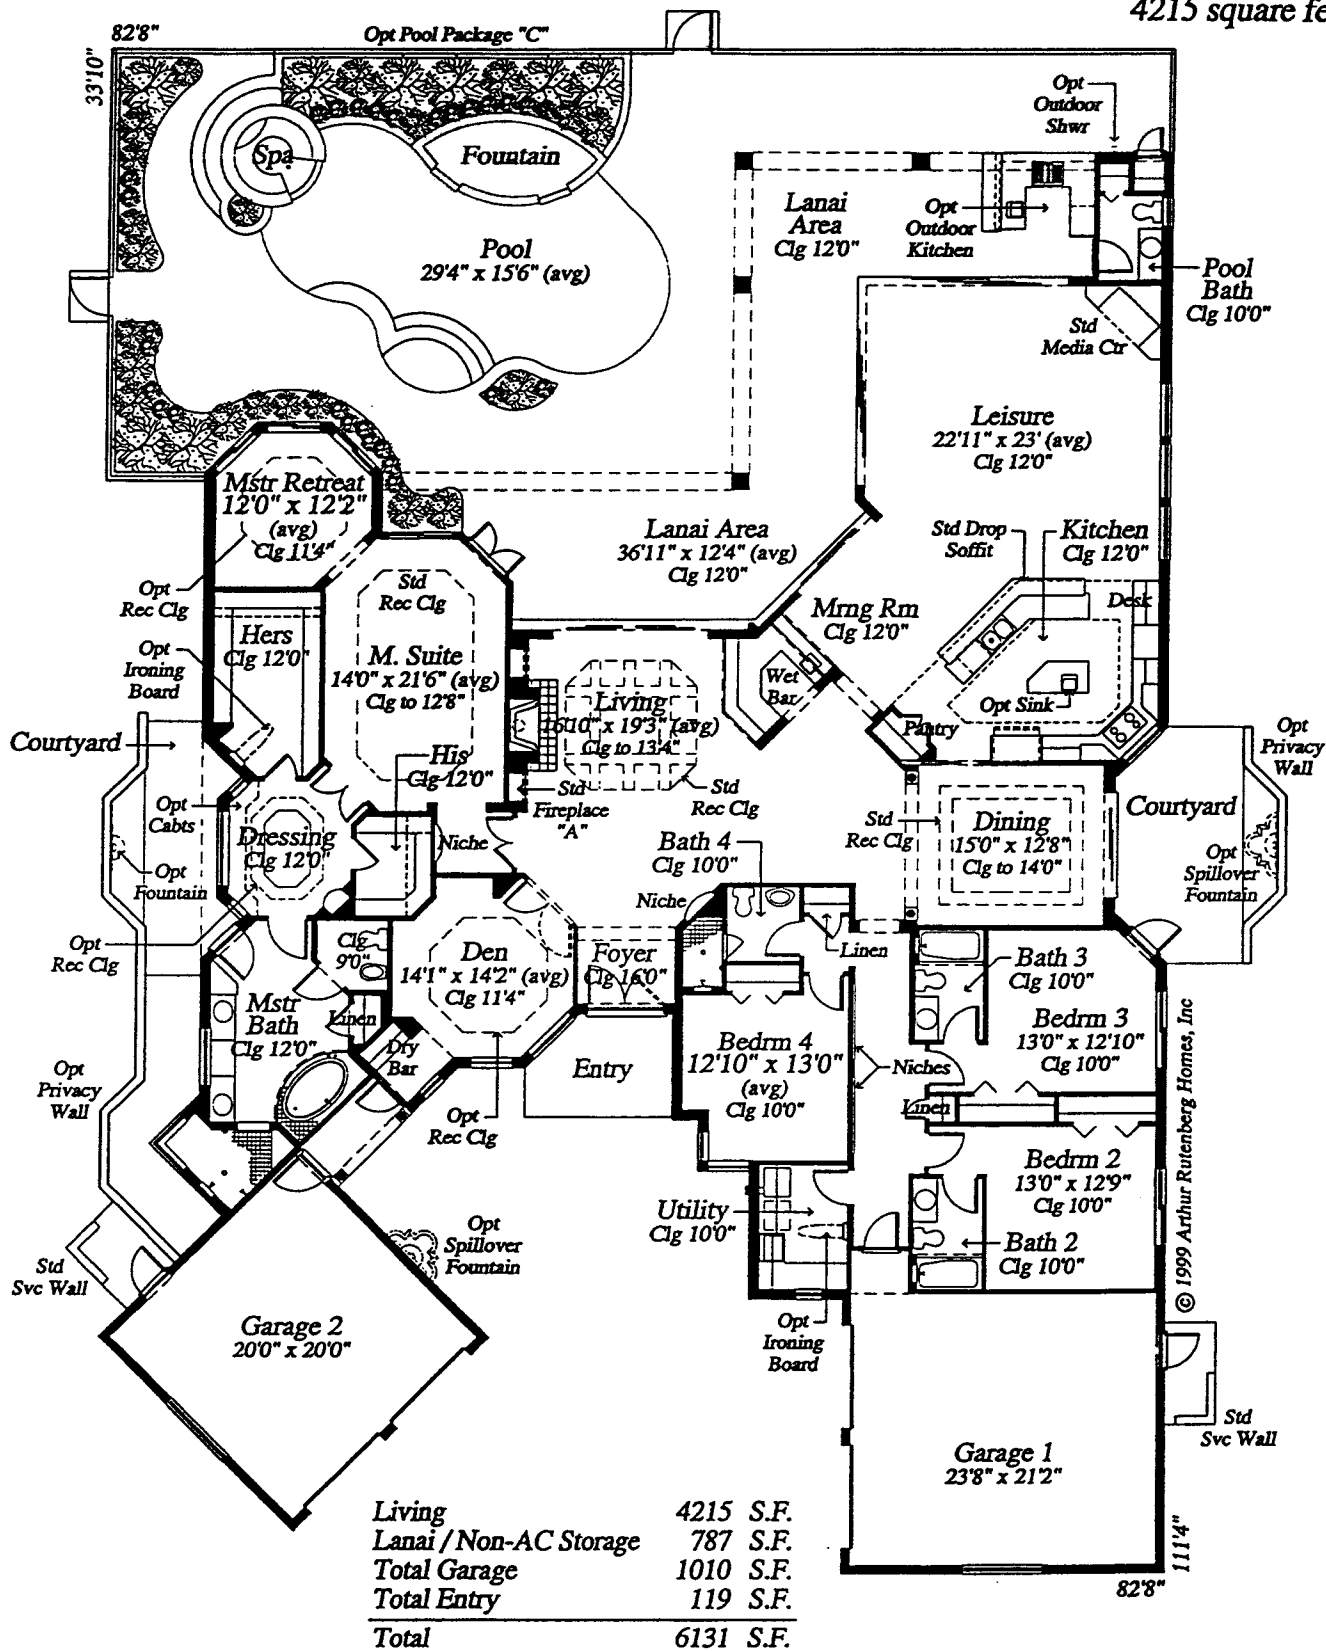

Tuscany II 499-01

4215 square feet

Plans and specifications subject to change without notice. Certain items such as the pool, fireplace or roof tile shown may be optional. Reference should be made to the applicable specifications.

MEASUREMENT IN FEET