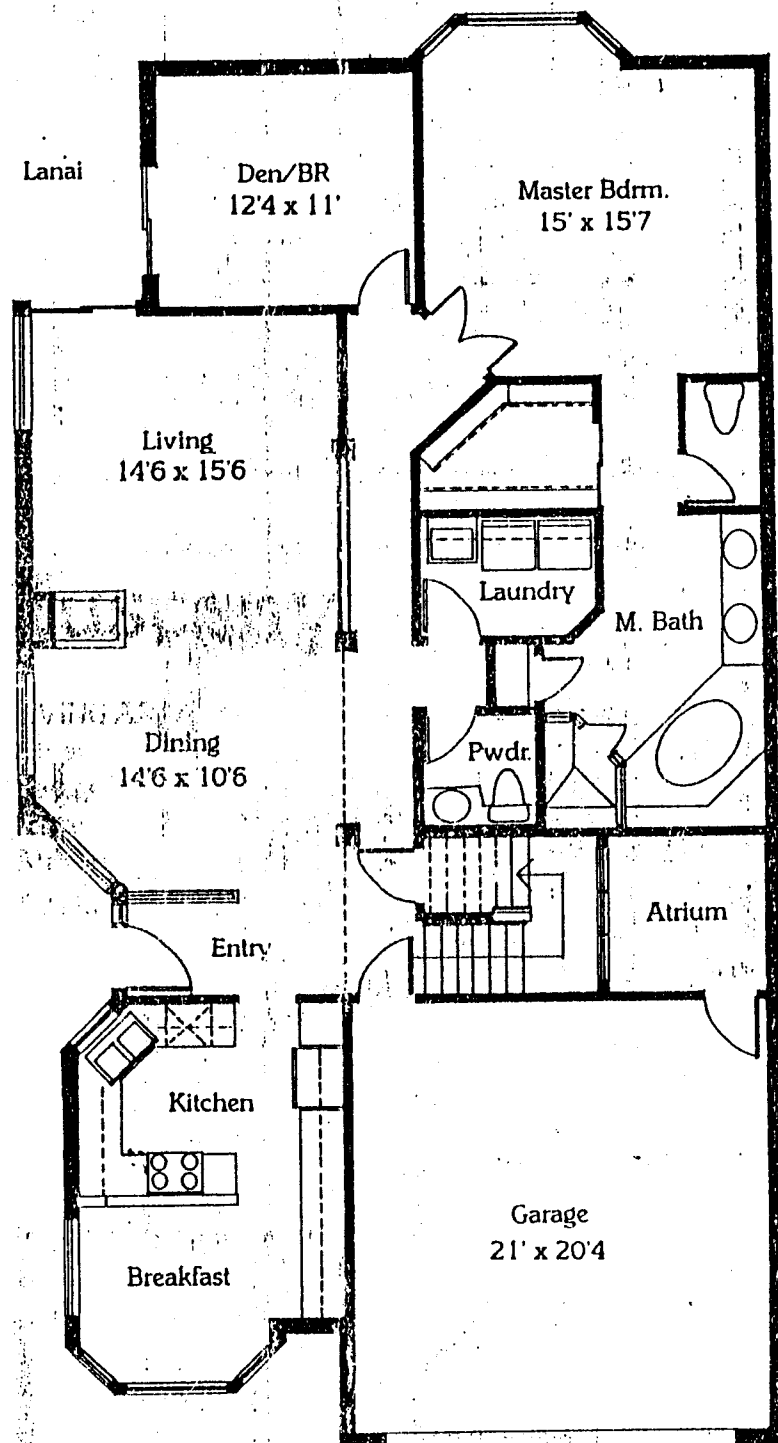

# Tuscany

BASE PRICE: \$187,900

LIVING AREA	2,060 sq. ft.
Lanai	68 sq. ft.
Garage	427 sq. ft.
Entry	30 sq. ft.
Atrium	58 sq. ft.
<b>TOTAL</b>	<b>2,643 sq. ft.</b>

All dimensions and specifications are subject to change without notice.