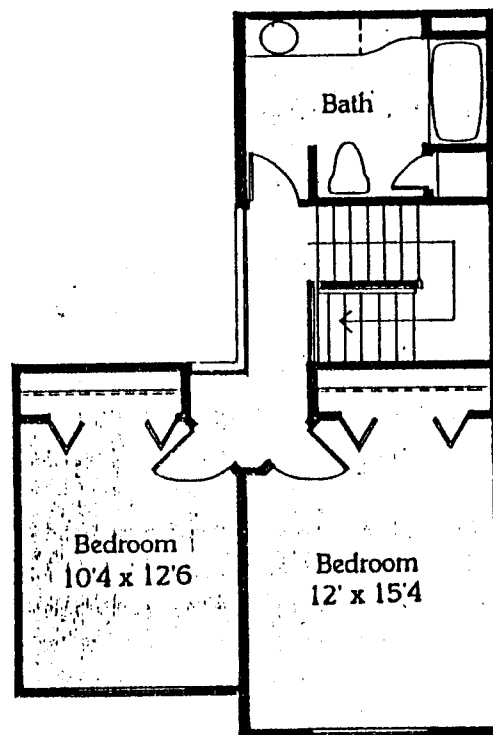

# Tuscany

BASE PRICE: \$187,900

LIVING AREA	2,060 sq. ft.
Lanai	68 sq. ft.
Garage	427 sq. ft.
Entry	30 sq. ft.
Atrium	58 sq. ft.
<b>TOTAL</b>	<b>2,643 sq. ft.</b>

All dimensions and specifications are subject to change without notice.