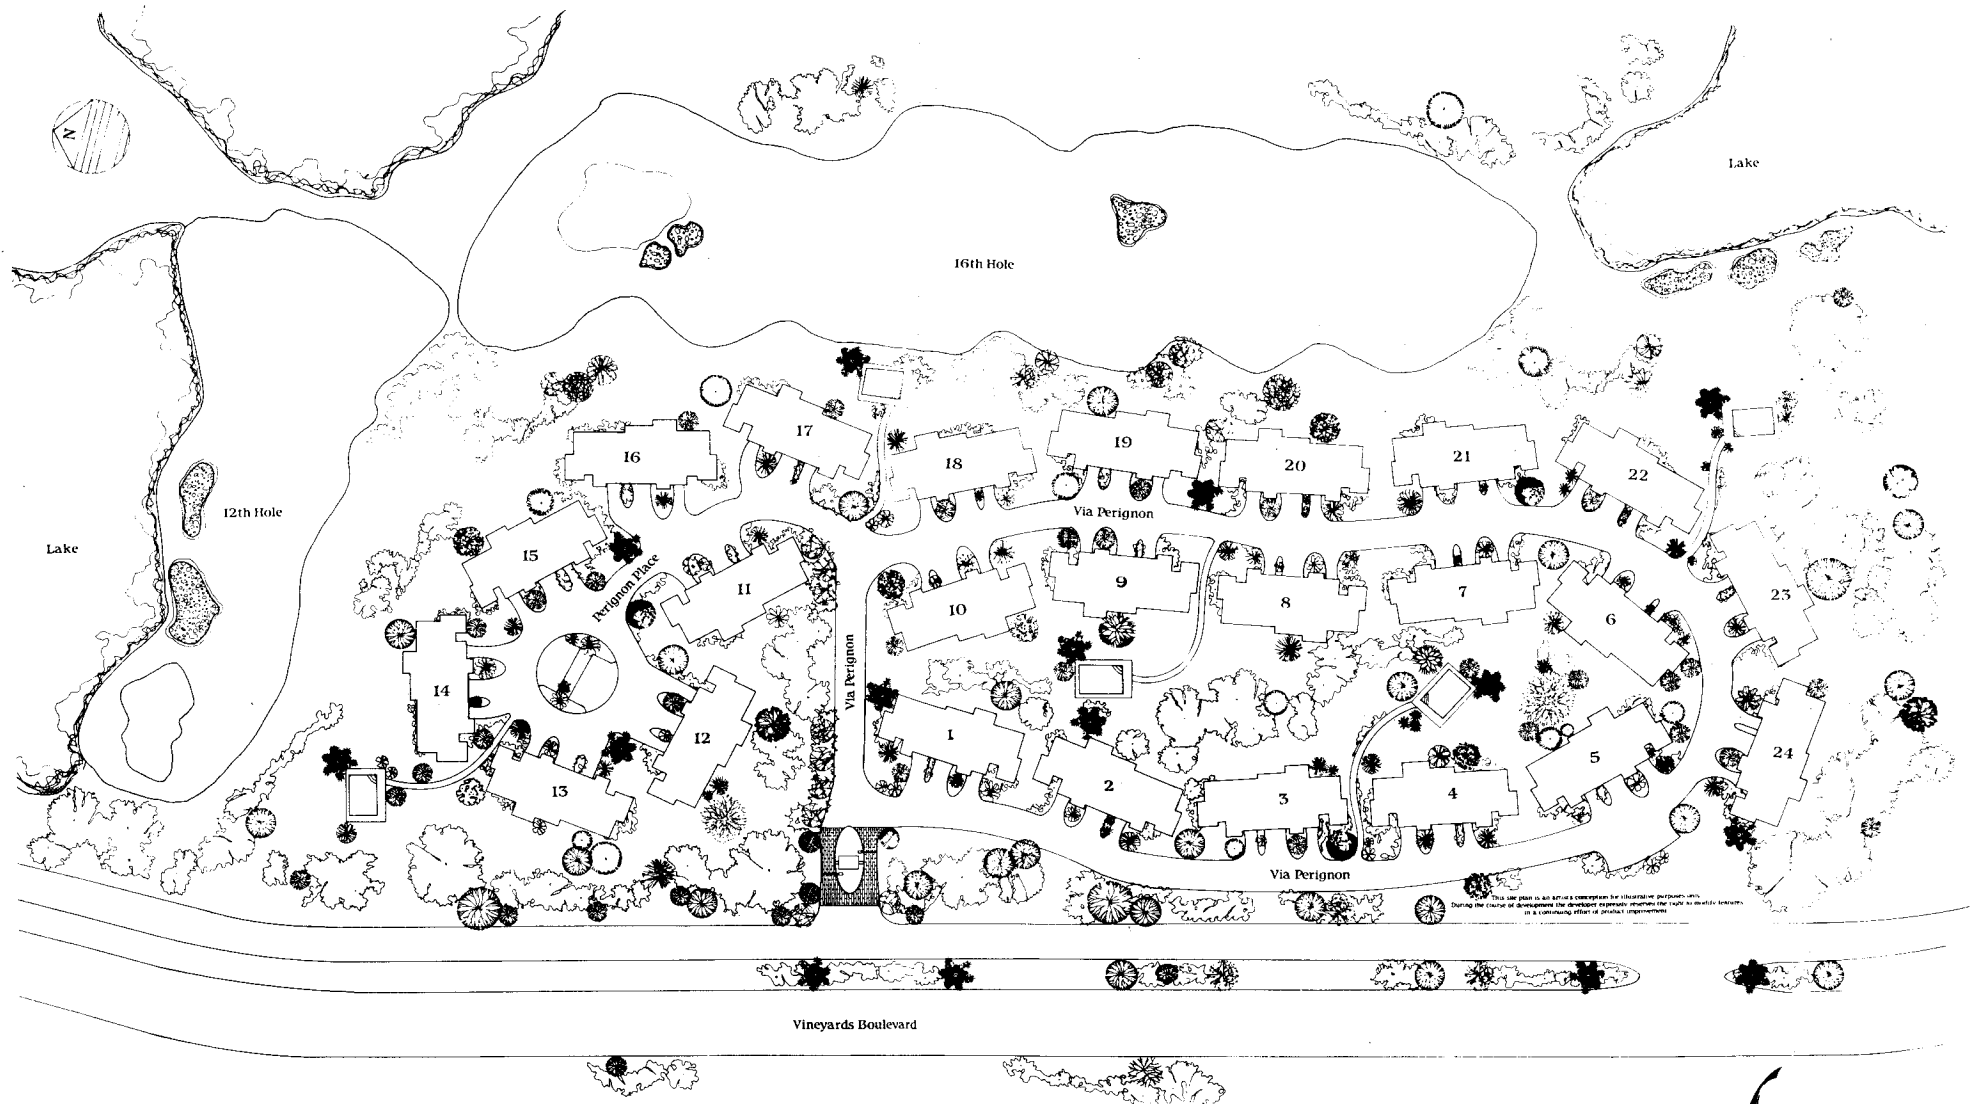

# Site Plan

Illustrations are artist's depiction only and not to scale. Dimensions are approximate. Plans, specifications, dimensions and materials subject to change or substitution without notice as may be deemed advisable by the developer, builder or architect or as may be required by law. Landscaping depicted not to scale, and may vary as to maturity and number.

*Tia-Vigne*

# Tra-Vigné Site Plan

Illustrations are artist's depiction only and not to scale. Dimensions are approximate. Plans, specifications, dimensions and materials subject to change or substitution without notice as may be deemed advisable by the developer, builder or architect or as may be required by law. Landscaping depicted not to scale, and may vary as to maturity and number. Tra-Vigne condominium is a phased condominium. Illustrations are artist's depiction only and not to scale. Dimensions are approximate, plans, specifications, dimensions and materials subject to change or substitution without notice as may be deemed advisable by the developer, builder or architect or as may be required by law.