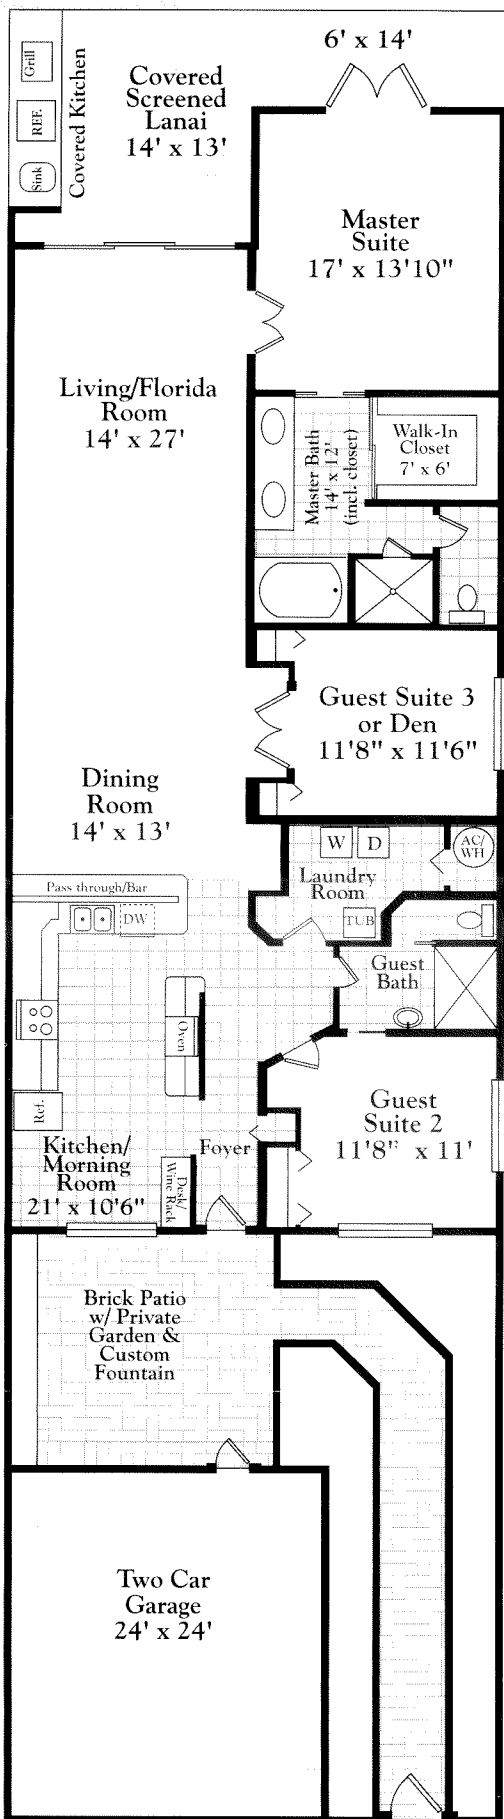

Two Bedroom,
Den/Library,
Two Bathroom

Three Bedroom,
Two Bathroom

SQUARE FOOTAGE

Living Area	1,860
Lanai	308
Garage	576
TOTAL	2,744