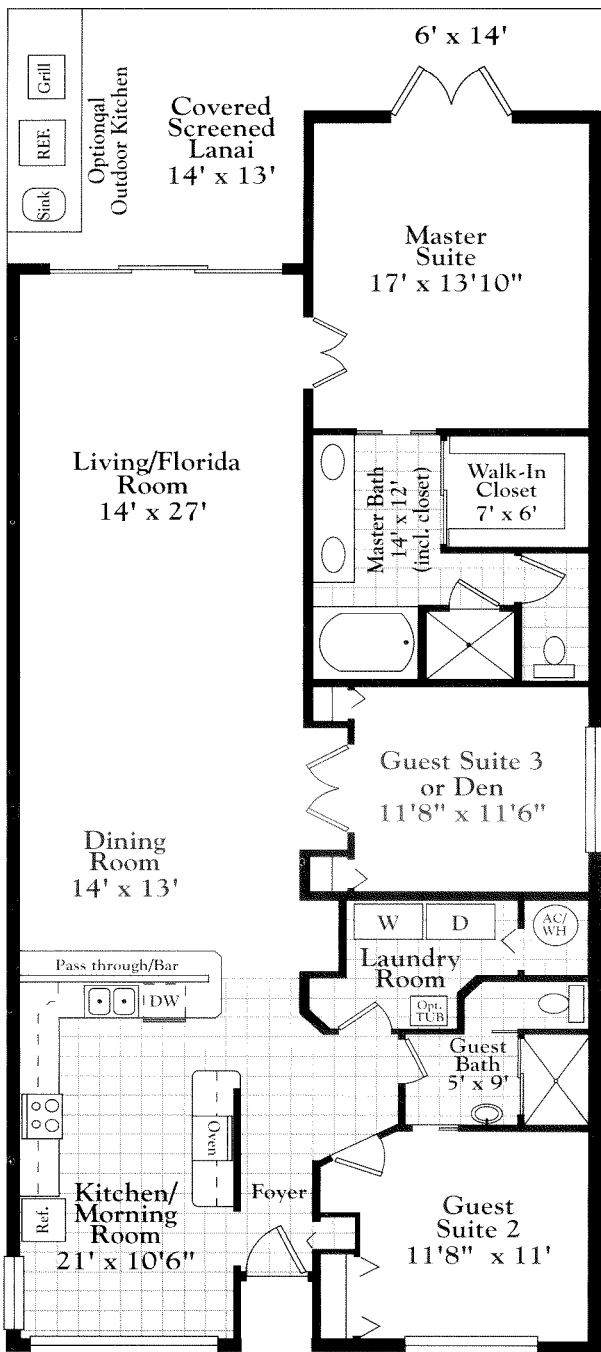

# Three Bedroom, Two Bathroom

SQUARE FOOTAGE	
Living Area	1,860
Lanai	308
Garage	288
<b>TOTAL</b>	<b>2,456</b>