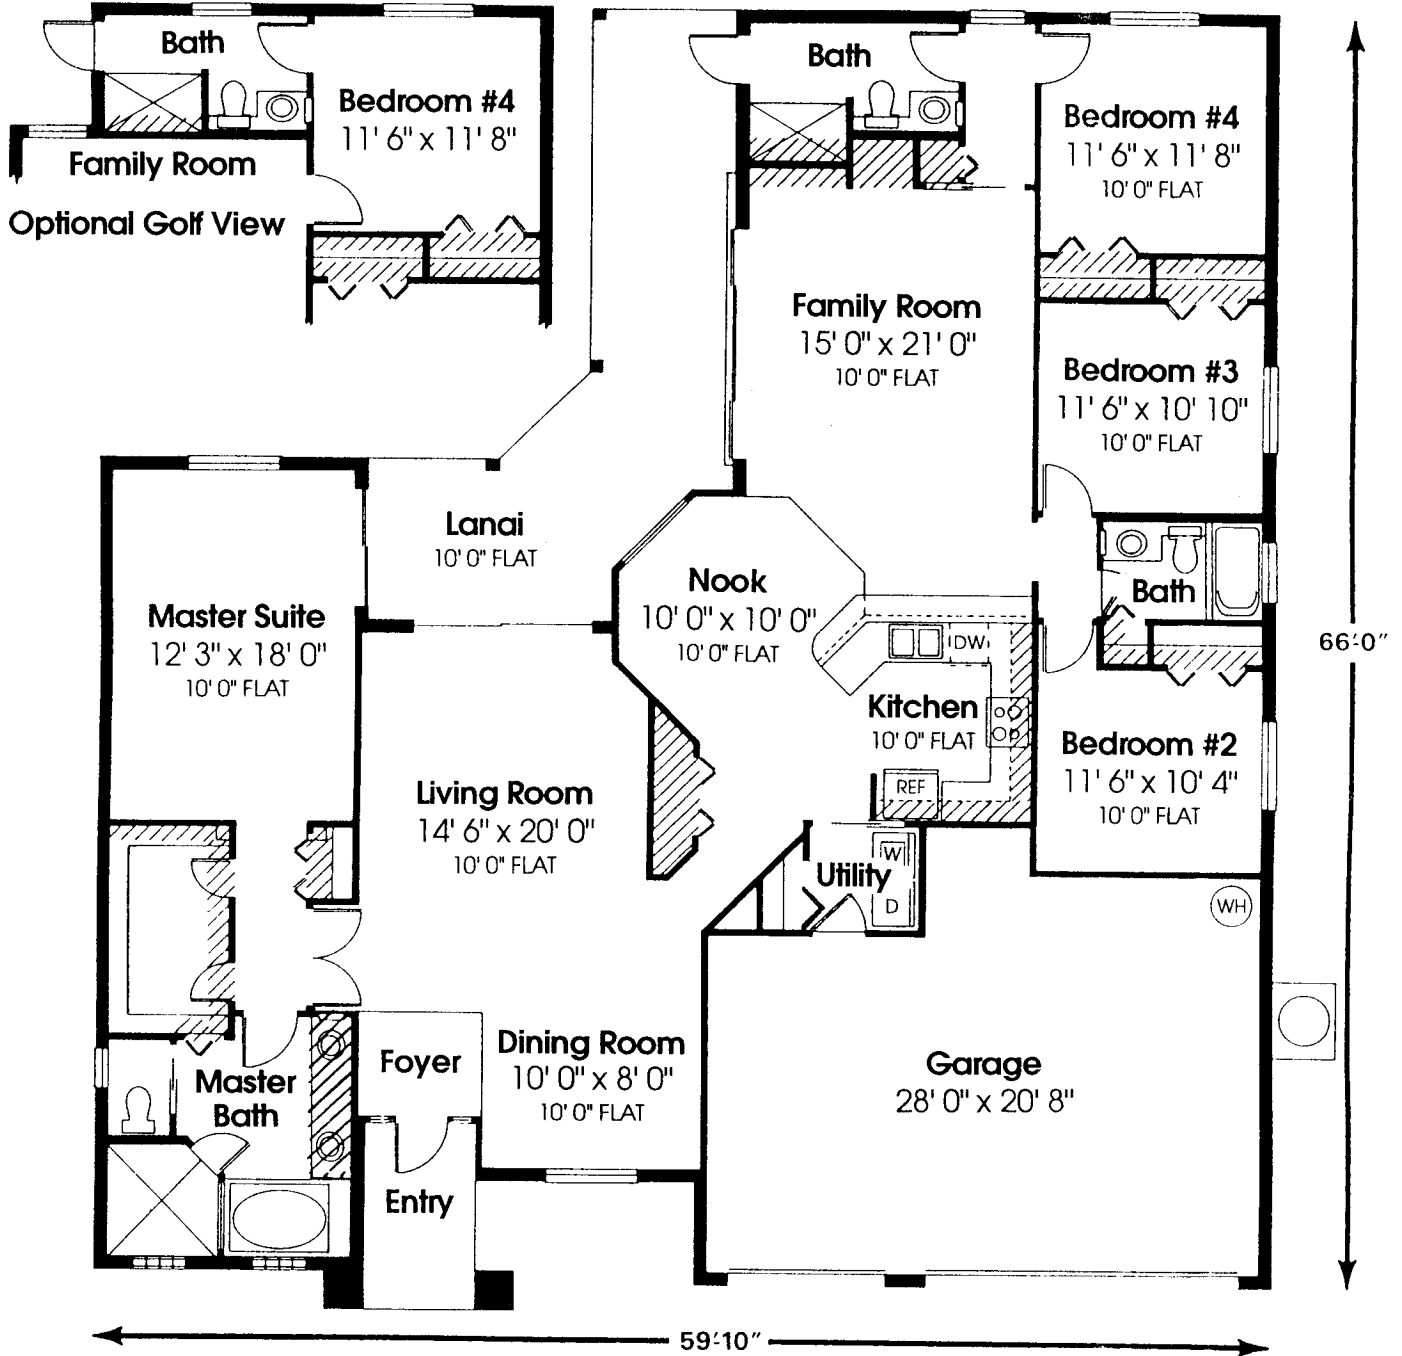

**SQUARE FOOTAGE**

|              |             |
|--------------|-------------|
| Living Area  | 2374        |
| Garage       | 603         |
| Entry        | 58          |
| Lanai        | 284         |
| <b>TOTAL</b> | <b>3319</b> |

ALL DIMENSIONS AS SHOWN ARE APPROXIMATE AND MAY VARY WITH THE ACTUAL CONSTRUCTION.