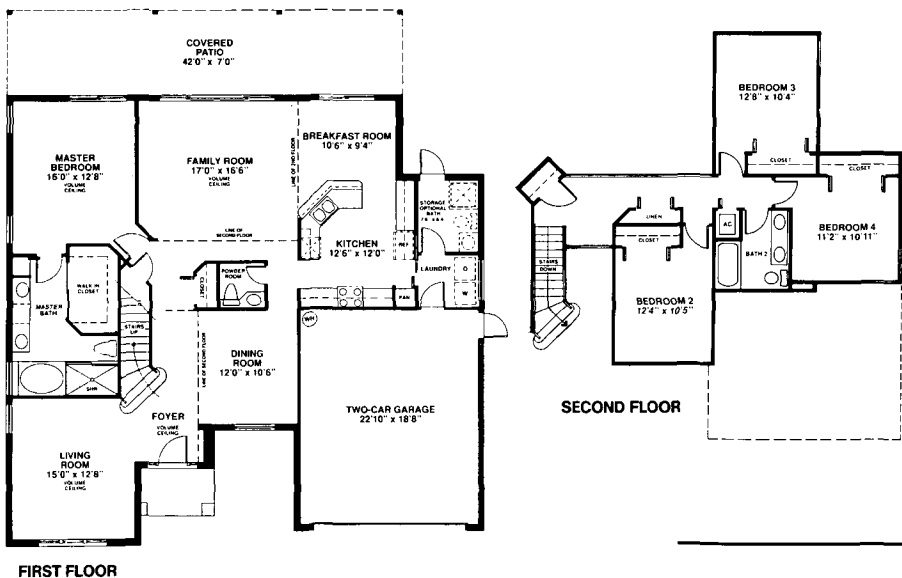

WESTFIELD

4-Bedrooms, 2½-Bathrooms, Family Room,
Dining Room, 2-Car Garage, 2-Story Home

Artist Concept

Elevation A

| | |
|----------------------------------|------|
| Air Conditioned Living Area..... | 2381 |
| Total Square Footage..... | 3200 |