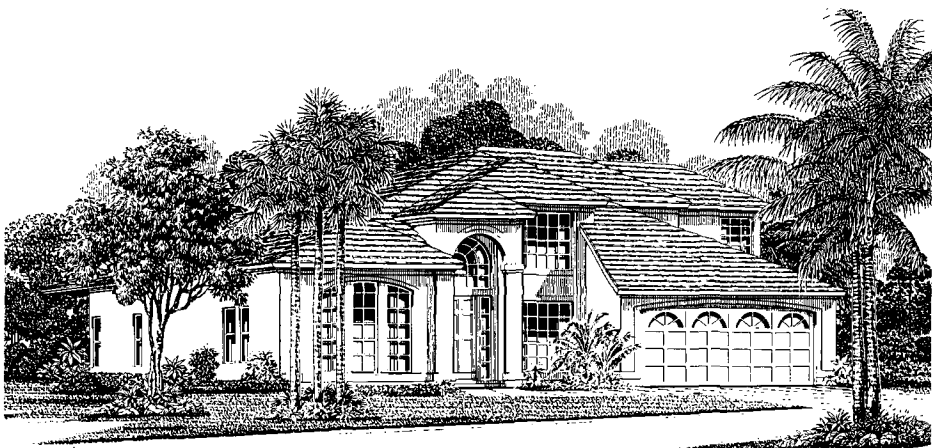

WESTFIELD

4-Bedrooms, 2½-Bathrooms, Family Room,
Dining Room, 2-Car Garage, 2-Story Home

Artist Concept

Elevation A

| | |
|----------------------------------|------|
| Air Conditioned Living Area..... | 2381 |
| Total Square Footage..... | 3200 |