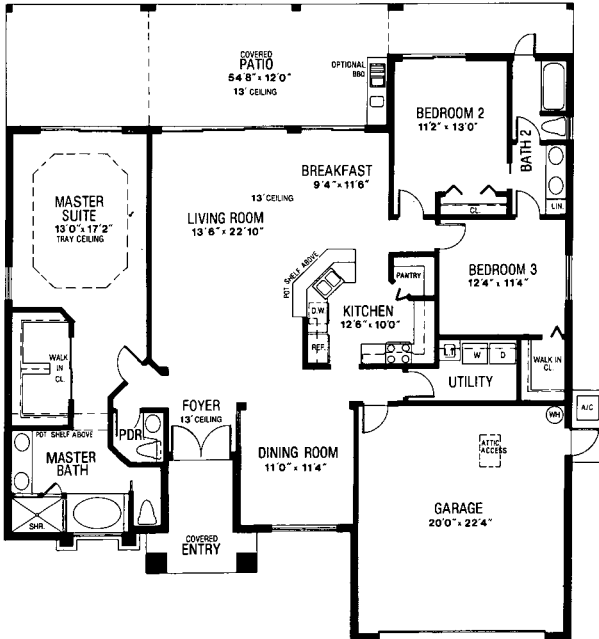

WELLSLEY

3-Bedrooms, 2½-Bathrooms, Living Room,
Dining Room, 2-Car Garage

Artist Concept

Elevation A

Air Conditioned Living Area.....	2001
Total Square Footage.....	3102