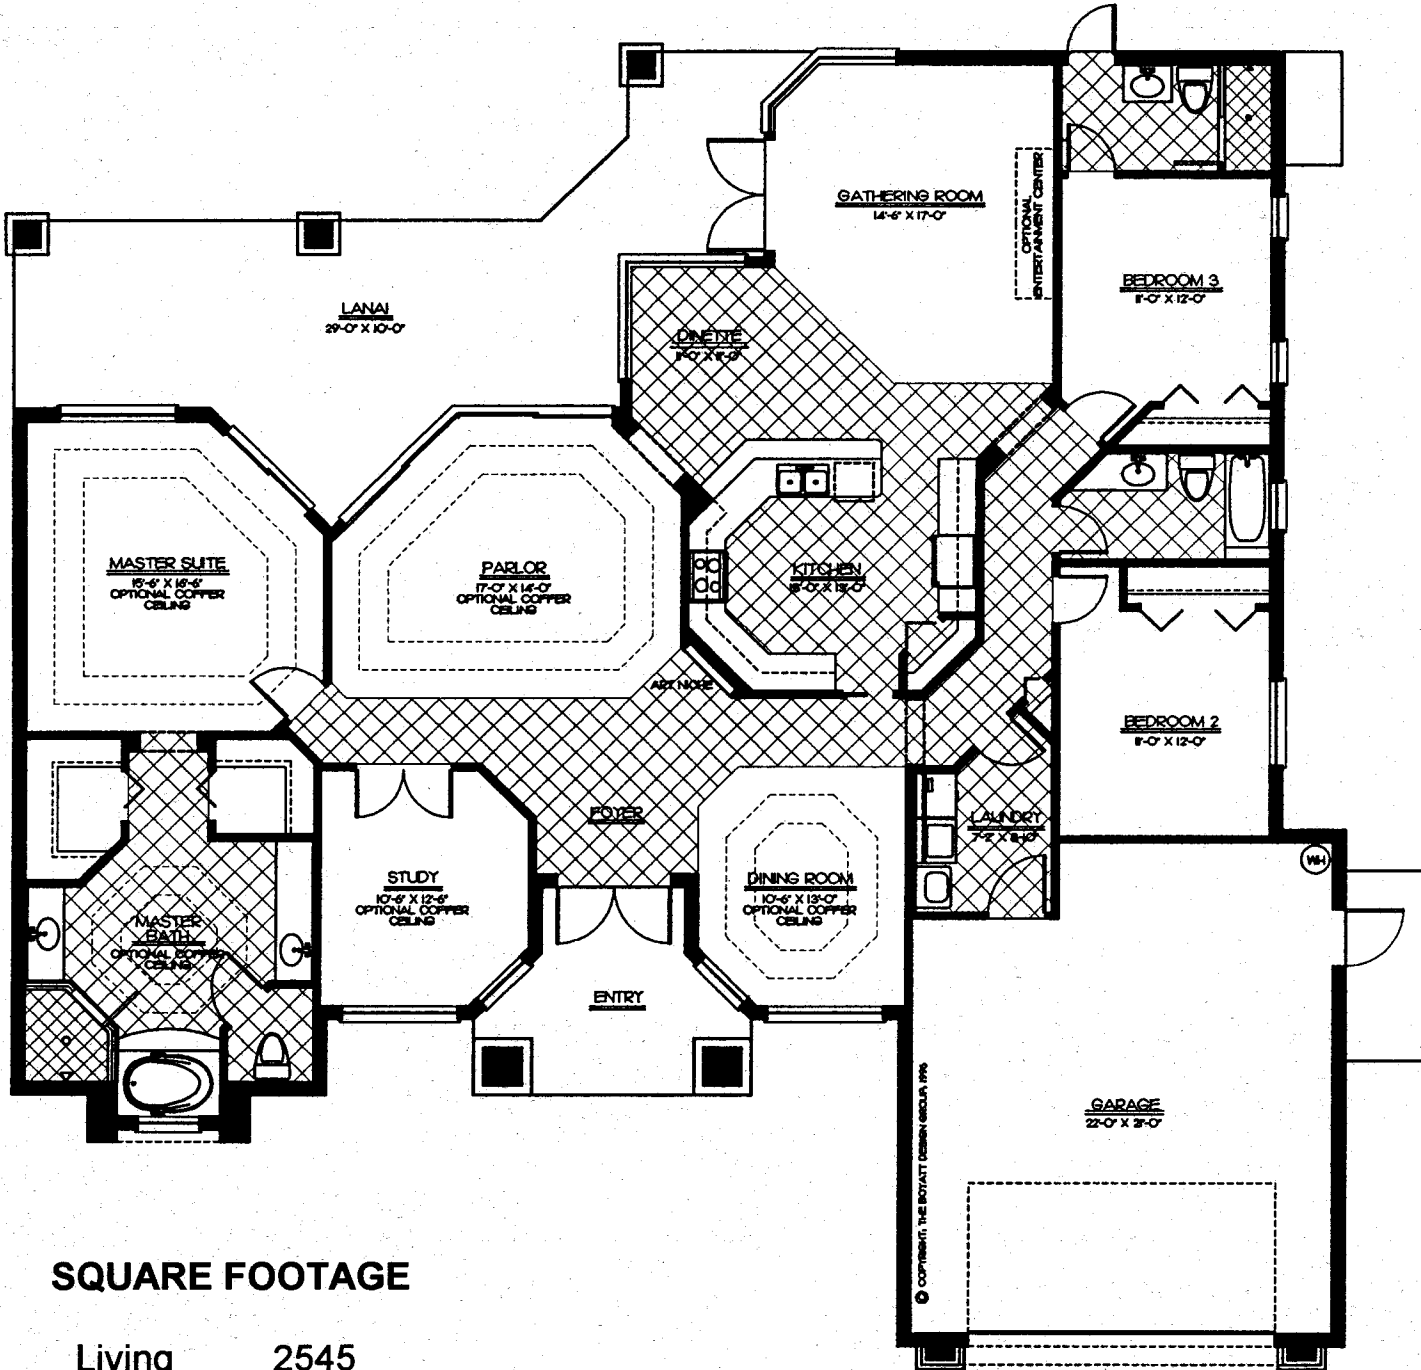

# The Vision I

## SQUARE FOOTAGE

Living	2545
Lanai	445
Garage	588
Entry	<u>122</u>
<b>Total</b>	<b>3700</b>

Dimensions approximate.  
Information herein believed to  
be accurate but not warranted.