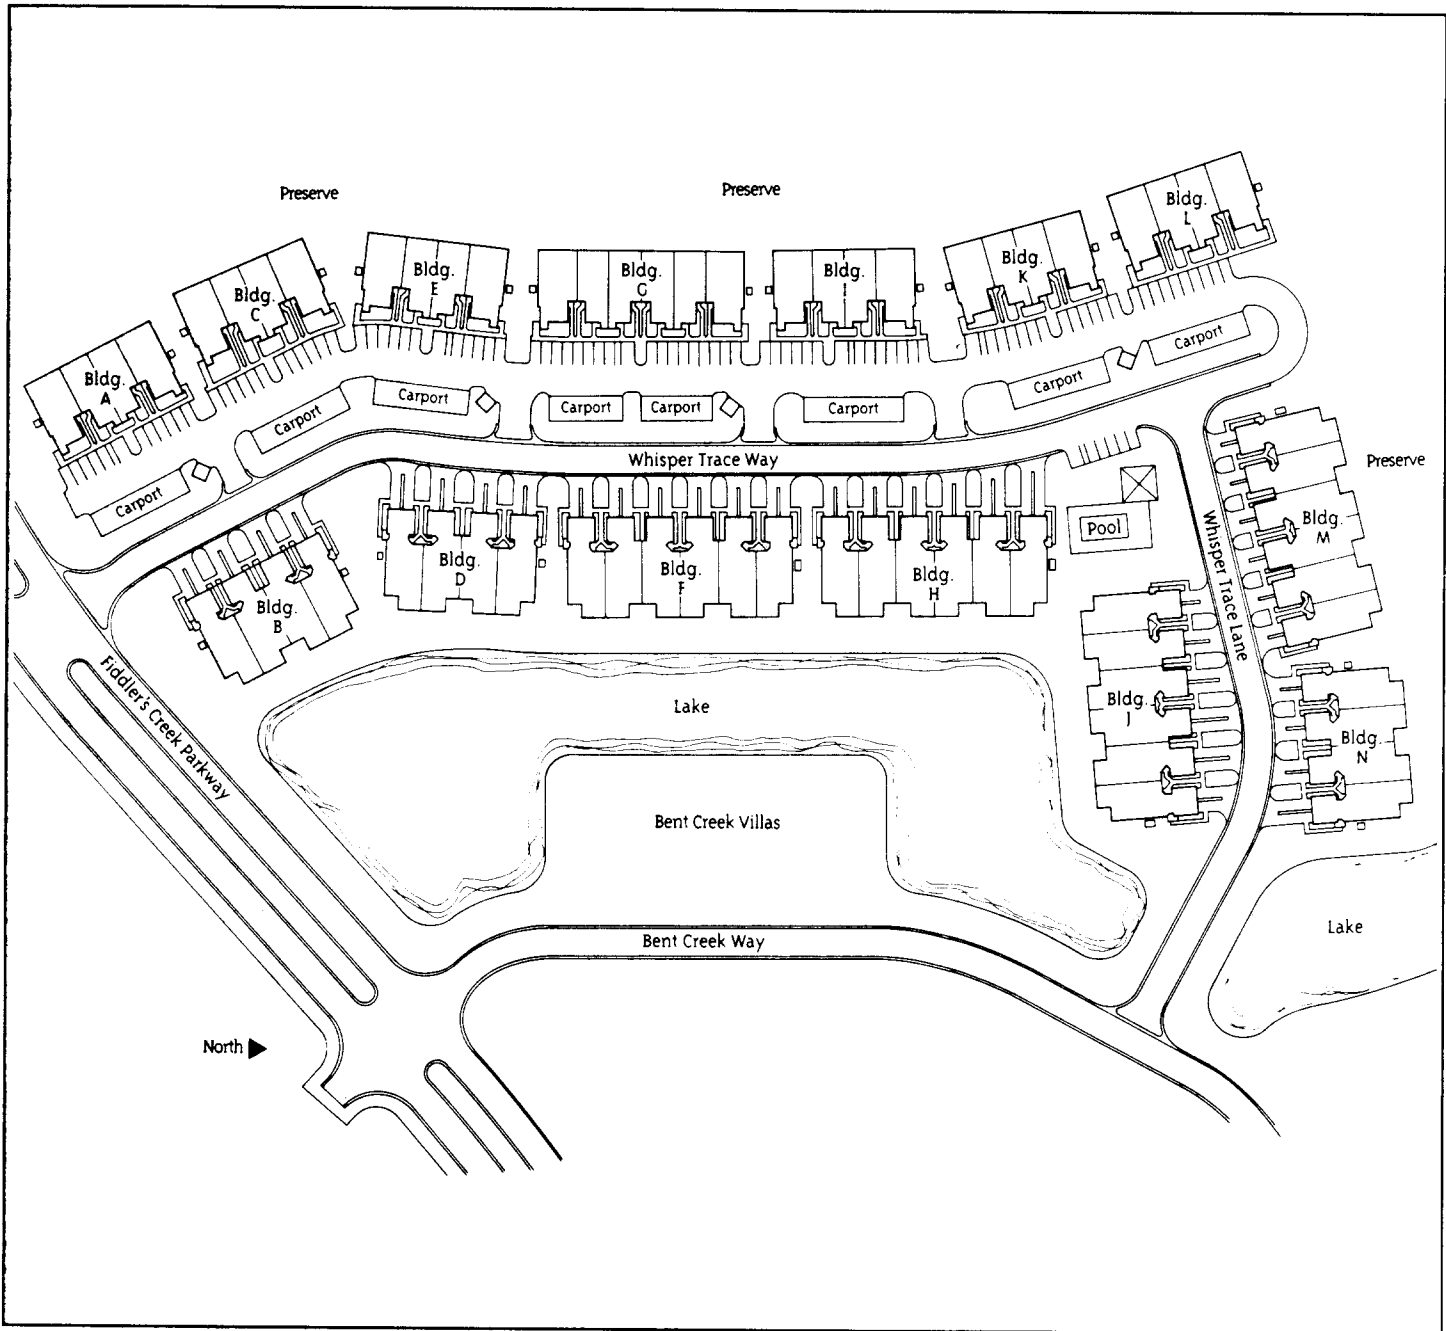

The Village of Whisper Trace

Site Plan is for conceptual purposes only, and is subject to change without notice.

Fiddler's Creek™

A Gulf Bay CommunitySM

Site Plan is for conceptual purposes only, and is subject to change without notice.