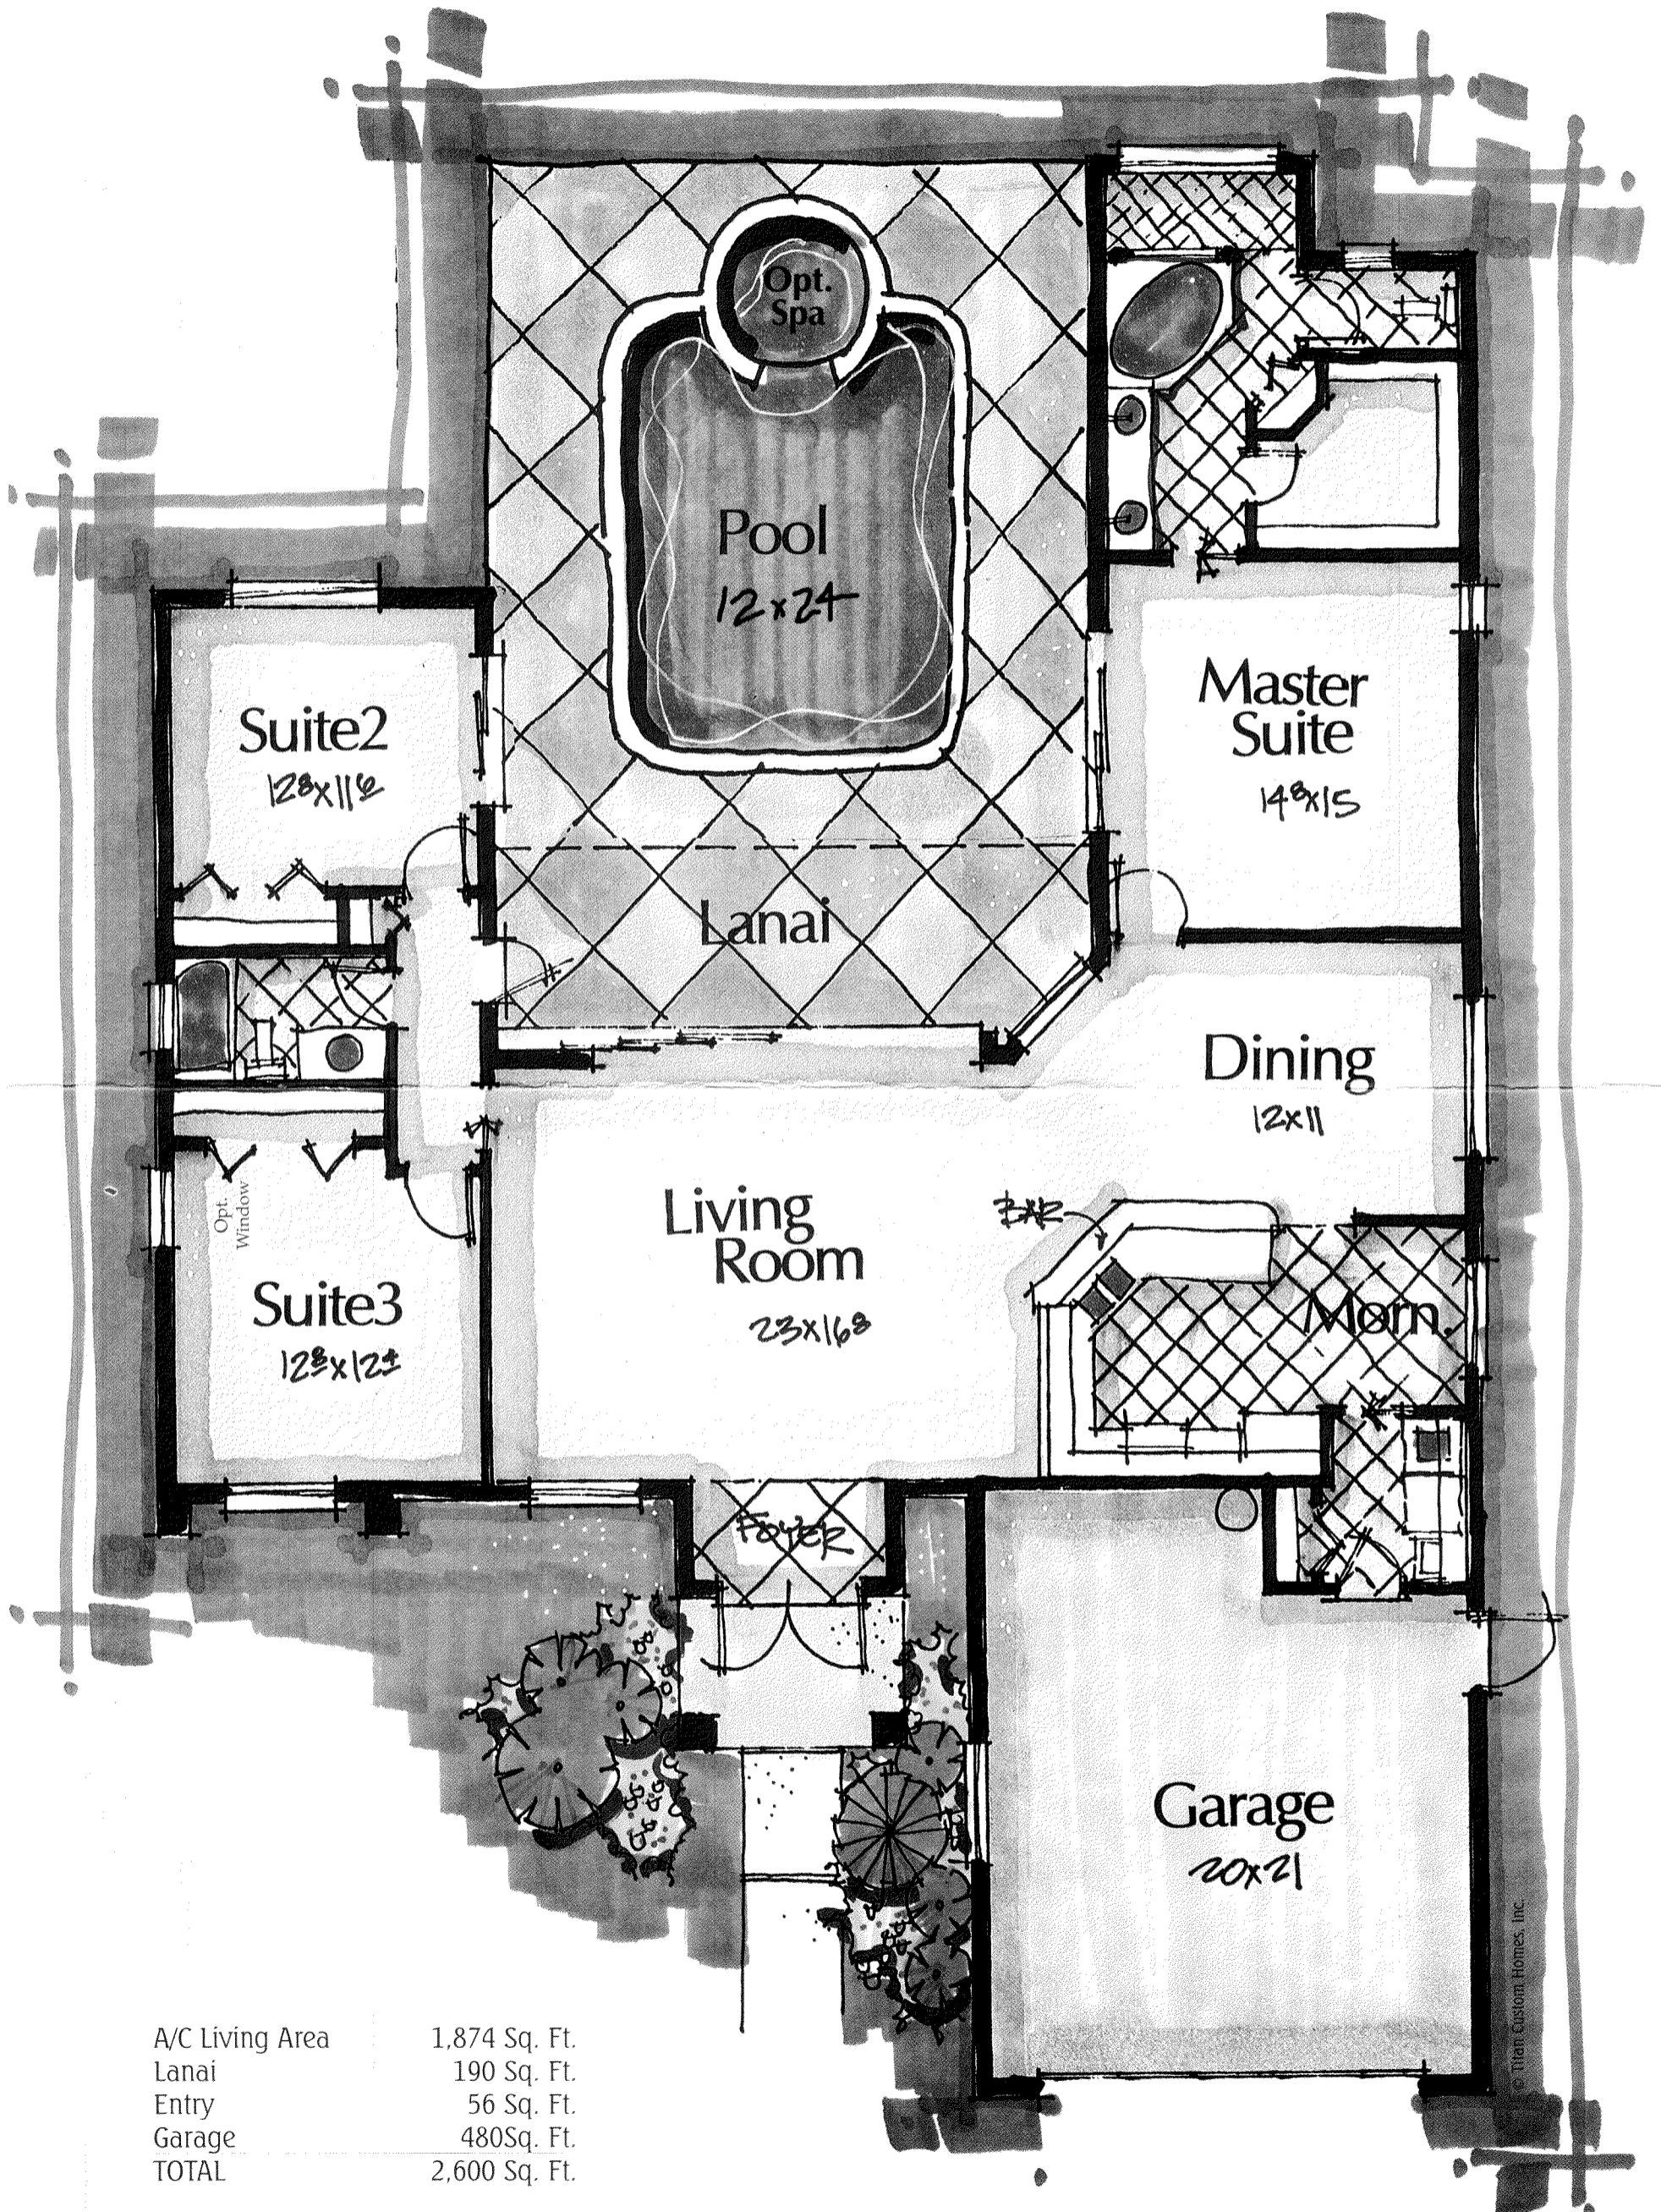

The Venetian

Three Bedrooms, Two Baths

A/C Living Area	1,874 Sq. Ft.
Lanai	190 Sq. Ft.
Entry	56 Sq. Ft.
Garage	480 Sq. Ft.
TOTAL	2,600 Sq. Ft.

© Titan Custom Homes, Inc.

TITAN CUSTOM HOMES, INC.

Building your home your way.