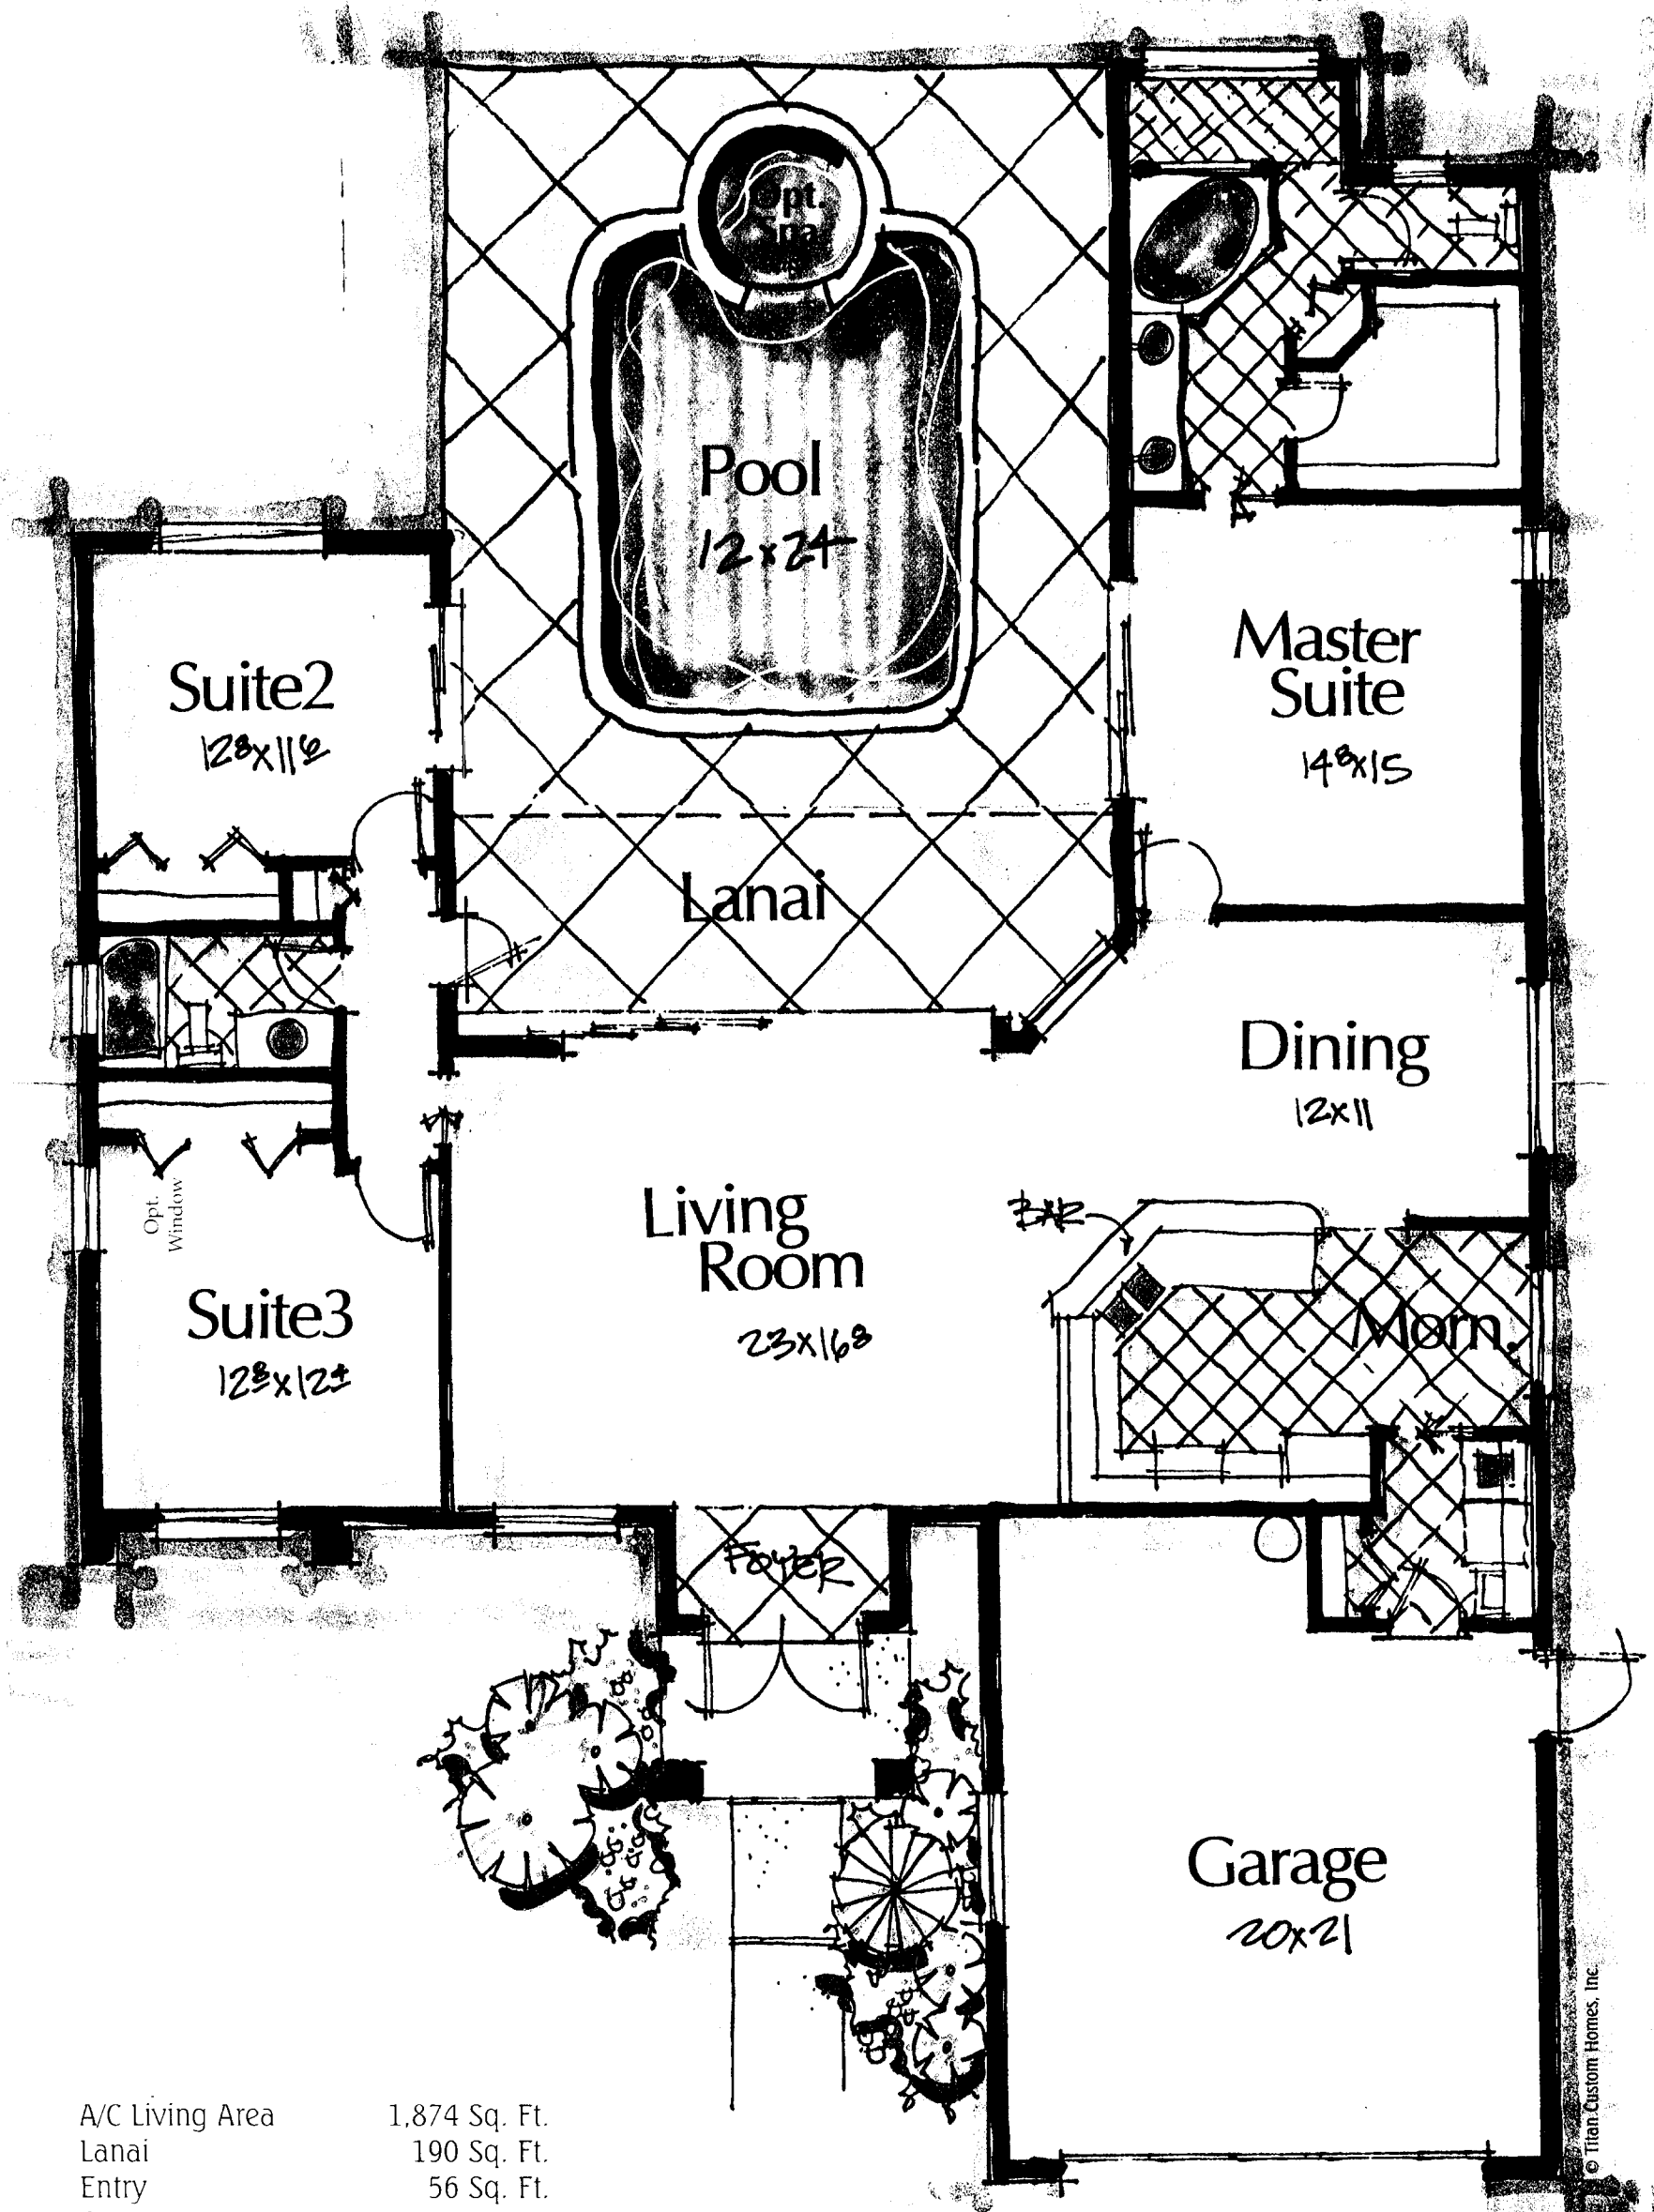

The Venetian

Three Bedrooms, Two Baths

A/C Living Area	1,874 Sq. Ft.
Lanai	190 Sq. Ft.
Entry	56 Sq. Ft.
Garage	480 Sq. Ft.
TOTAL	2,600 Sq. Ft.

© Titan Custom Homes, Inc.

TITAN CUSTOM HOMES, INC.

Building your home your way.
www.titancustomhomes.com

All dimensions are approximate and subject to change without notice. The floorplan and elevation renderings reproduced in this brochure are for the purpose of display and may not be to scale or in proportion to each other.