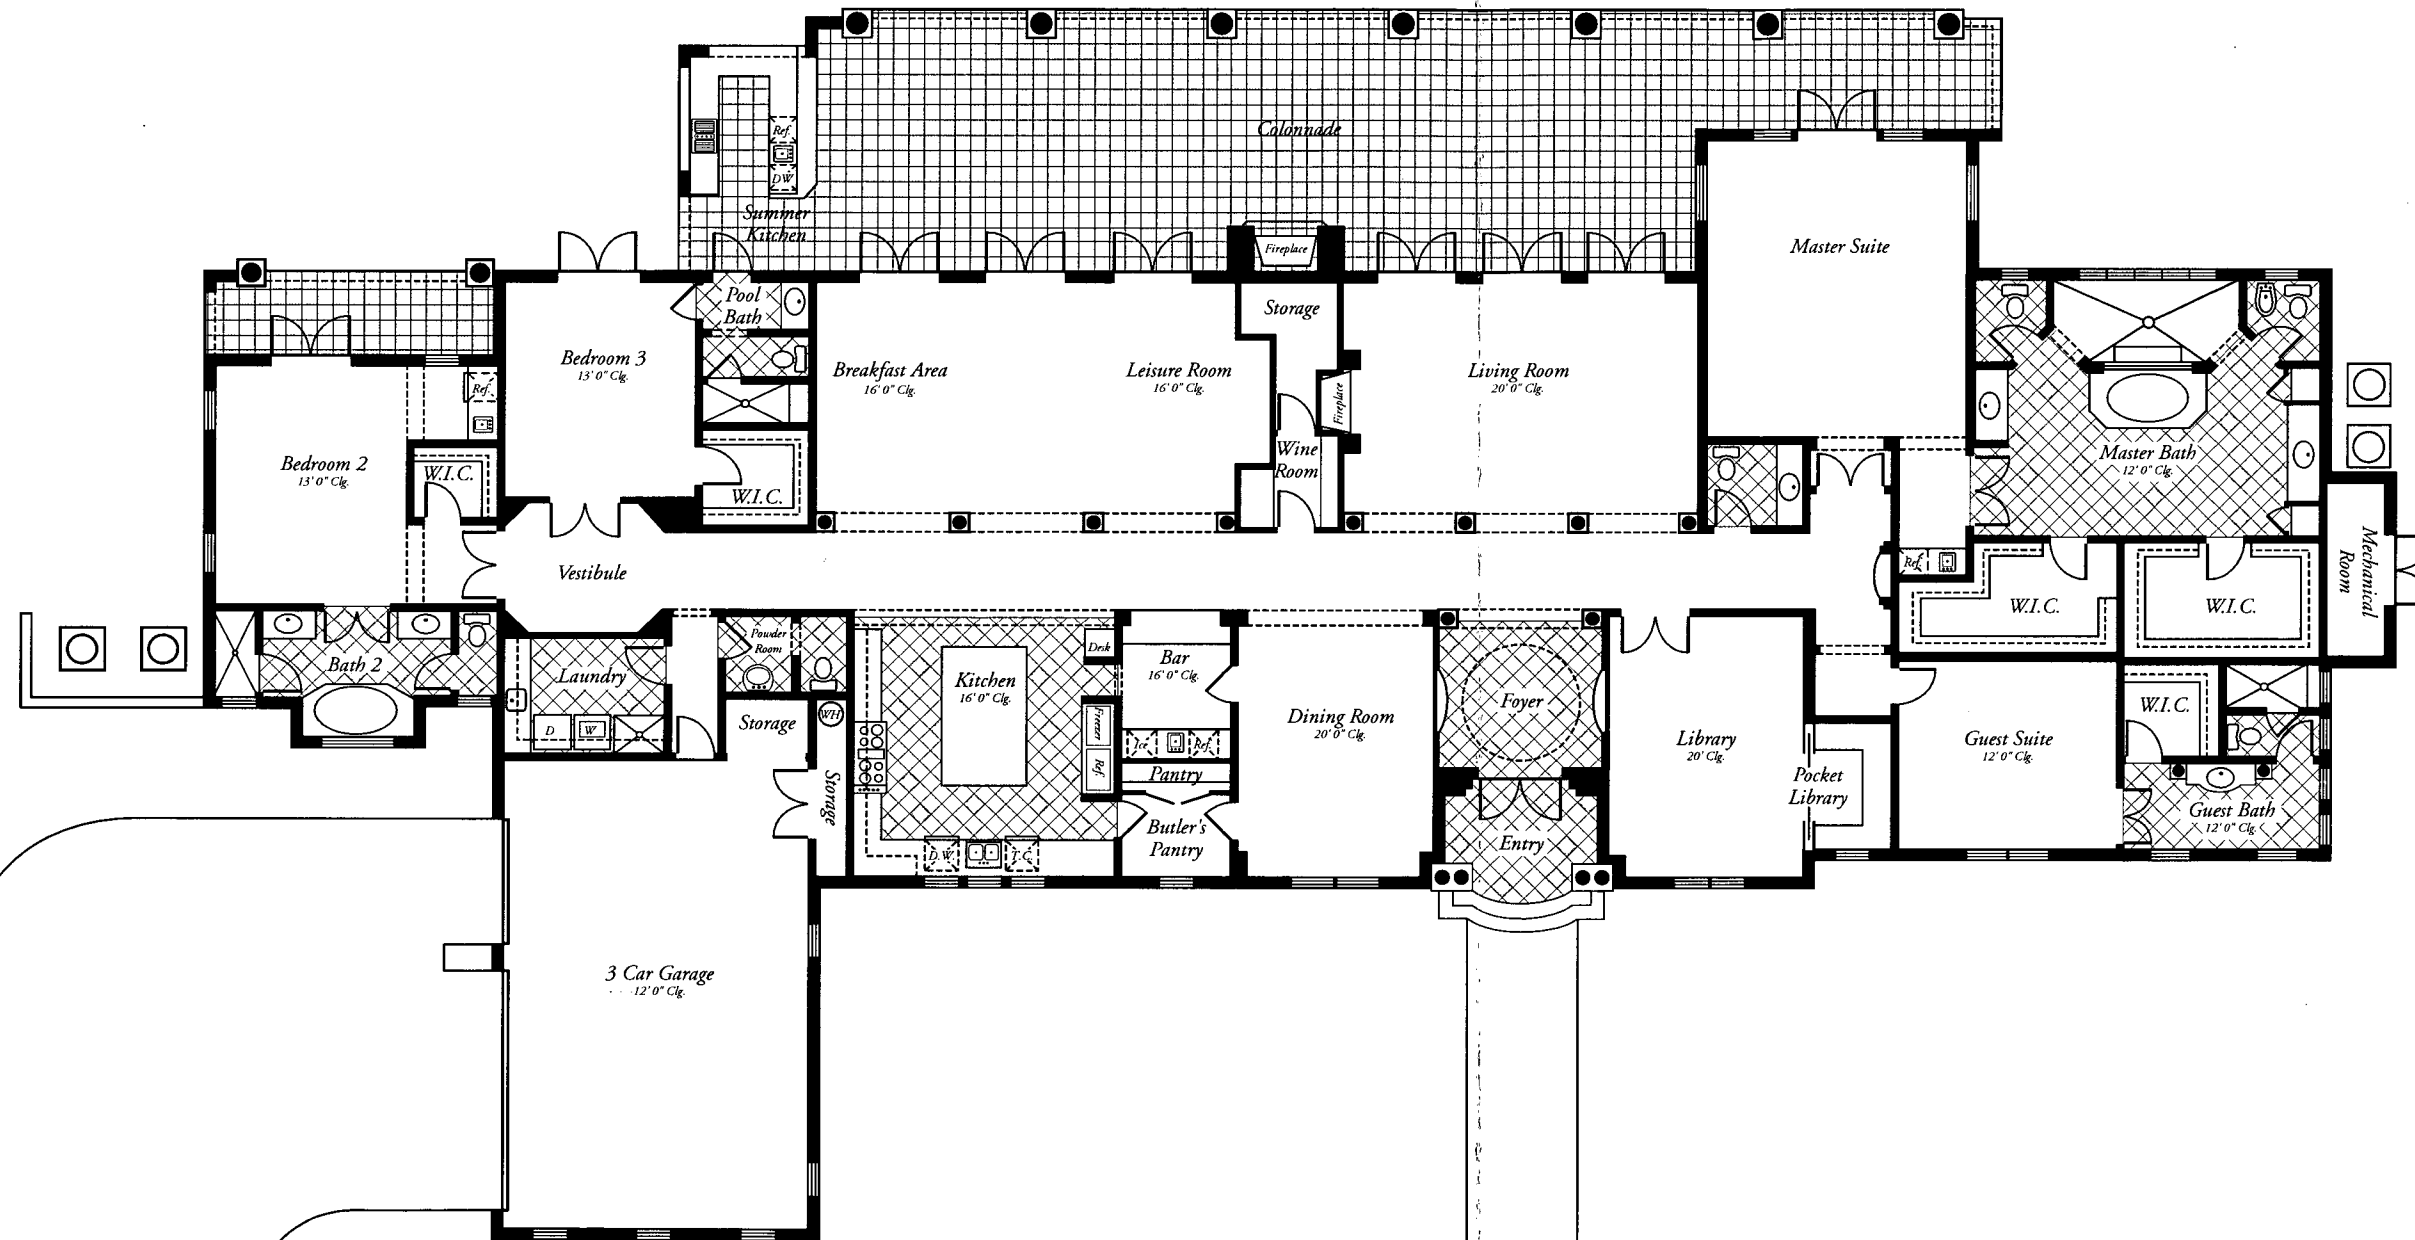

The Turnberry

This four-bedroom, four-and-two-half-bath model will offer 6,412 square feet of air-conditioned living area and 8,623 total square feet. The home also will include a large guest suite with morning bar and separate covered veranda, and a 1,700-square-foot covered lanai with arched colonnades and an outdoor fireplace. Located on a spacious one-and-a-half-acre homesite, the model overlooks a lake and the 10th hole of the Jack Nicklaus and Jack Nicklaus II co-designed golf course at The Club at TwinEagles, The Talon.

Living Area	6,412 Sq. Ft.
Entry	100 Sq. Ft.
Colonnade	1,507 Sq. Ft.
Garage	846 Sq. Ft.
Total Area	8,865 Sq. Ft.