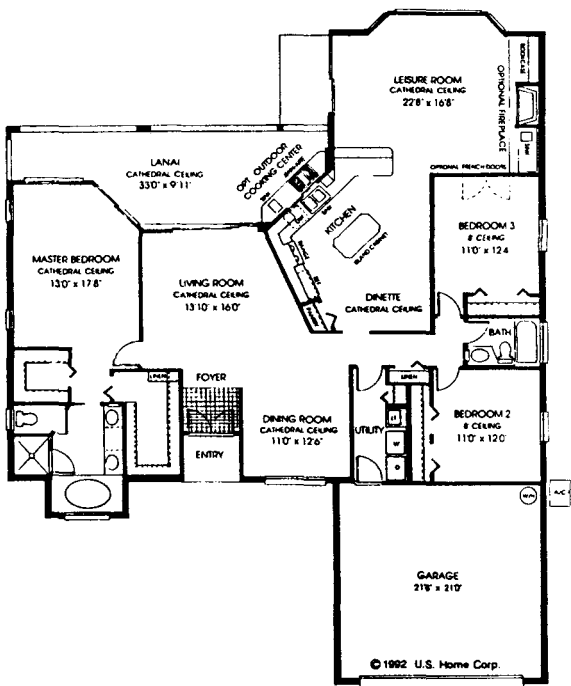

# The TRENTON II

## SQUARE FOOTAGE

LIVING AREA	2104
GARAGE	477
LANAI	342
ENTRY	30
<b>TOTAL</b>	<b>2953</b>