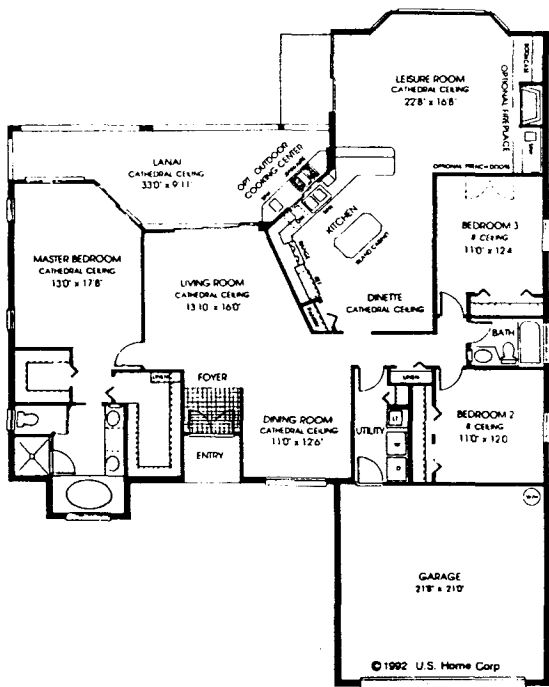

The TRENTON II

©1992 U.S. Home Corp

SQUARE FOOTAGE

LIVING AREA	2104
GARAGE	477
LANAI	342
ENTRY	30
TOTAL	2953