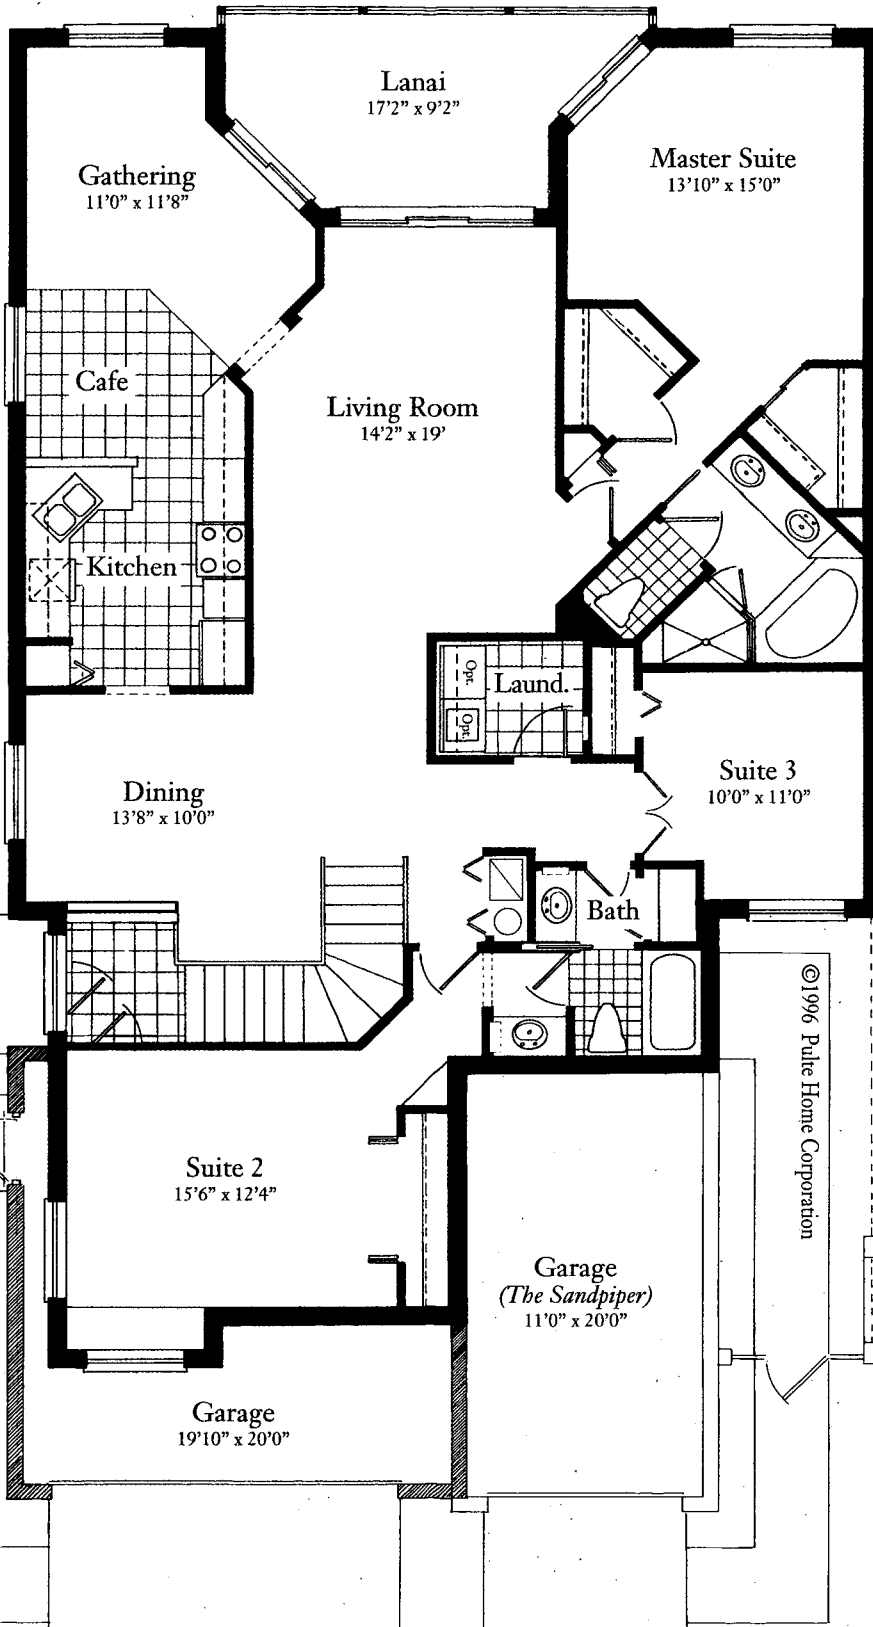

# The Tamarind

3 BEDROOM - 2 BATH

Living Area	1,988 sq. ft.
Lanai	148 sq. ft.
Garage	491 sq. ft.
Loggia	34 sq. ft.
<b>Total</b>	<b>2,661 sq. ft.</b>

Second Floor