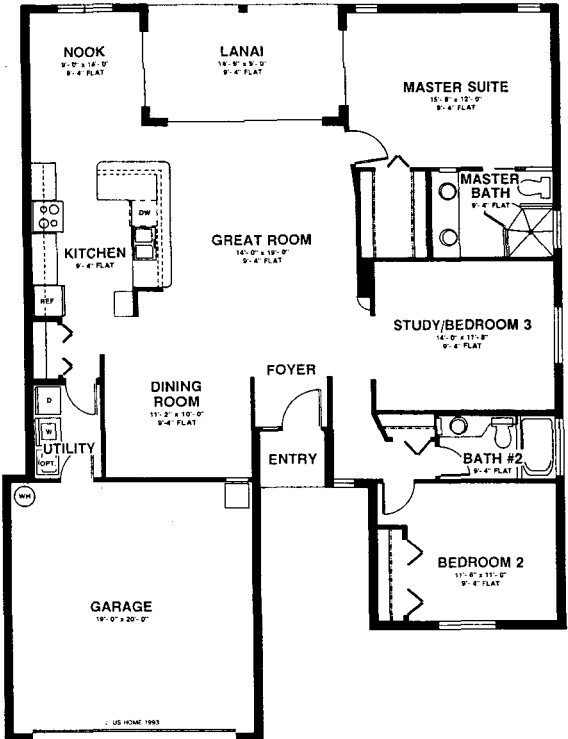

The SUSSEX II

SQUARE FOOTAGE	
LIVING AREA	1,628
GARAGE	400
LANAI	132
ENTRY	22
TOTAL	2,182