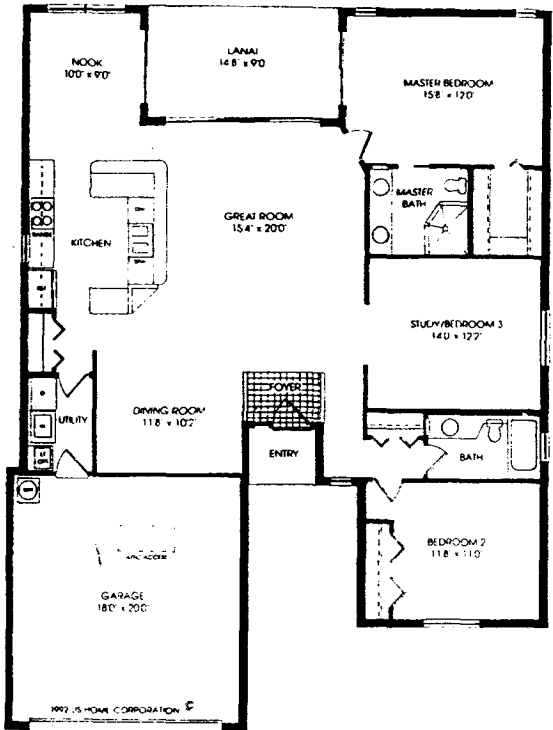

THE SUSSEX II

SQUARE FOOTAGE

LIVING AREA	1628
GARAGE	400
LANAI	132
ENTRY	22
TOTAL	2182