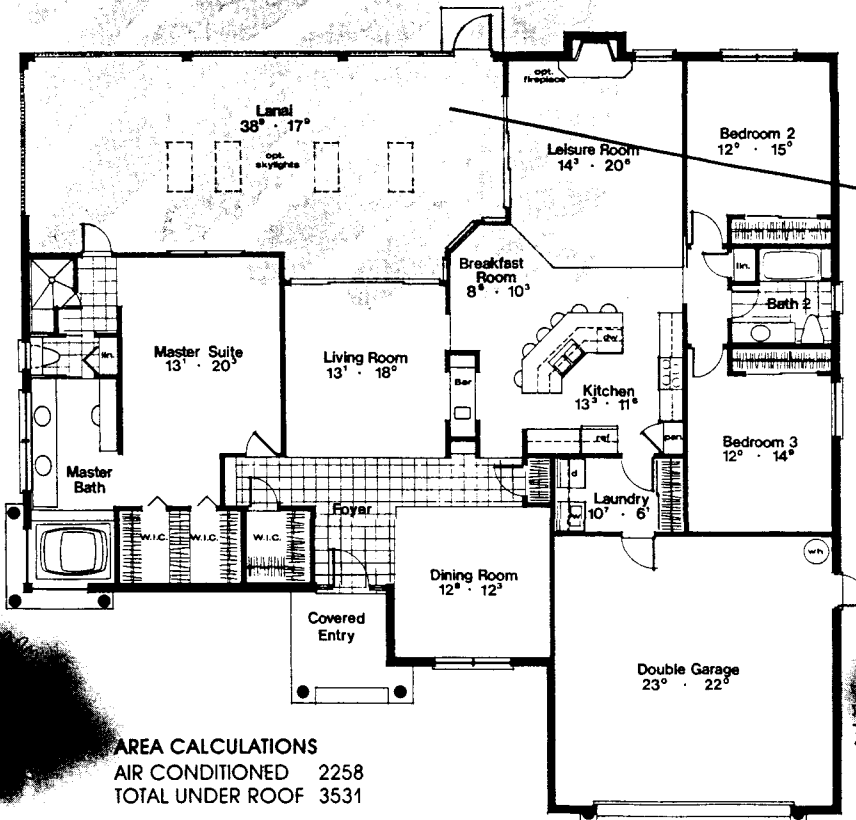

# THE SUNFIELD

*Live it up  
Leisurely*

## with SUNFIELD our Longshore Lakes Model

Consider 652 sq. ft.  
of just pure  
Lanai leisure.

Plus all the amenities  
you'd ever dream of.

Here's a value  
to ensure you  
sweet dreams.

**AREA CALCULATIONS**  
AIR CONDITIONED 2258  
TOTAL UNDER ROOF 3531