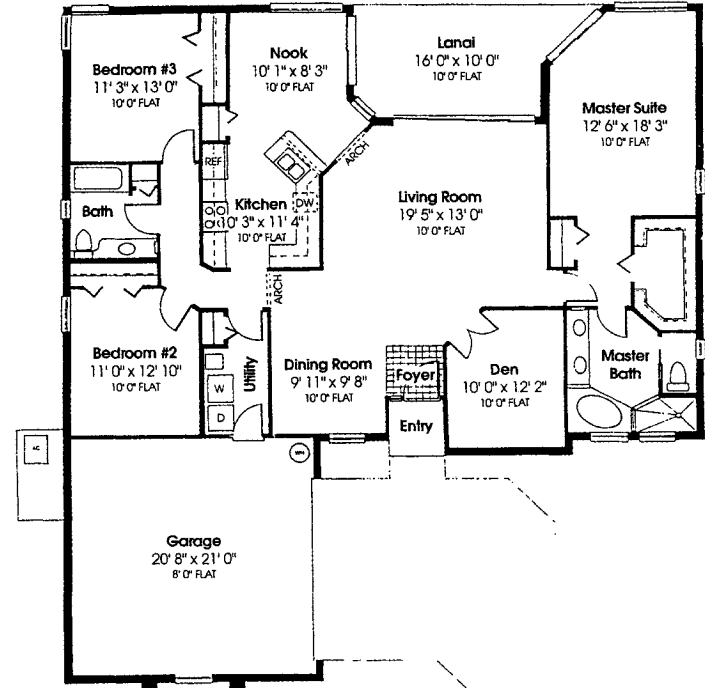

The ST. CHARLES III

3 Bedroom, 2 Bath, Living Room, Den

SQUARE FOOTAGE

Living Area	1939
Garage	478
Entry	35
Lanai	172
TOTAL	2646