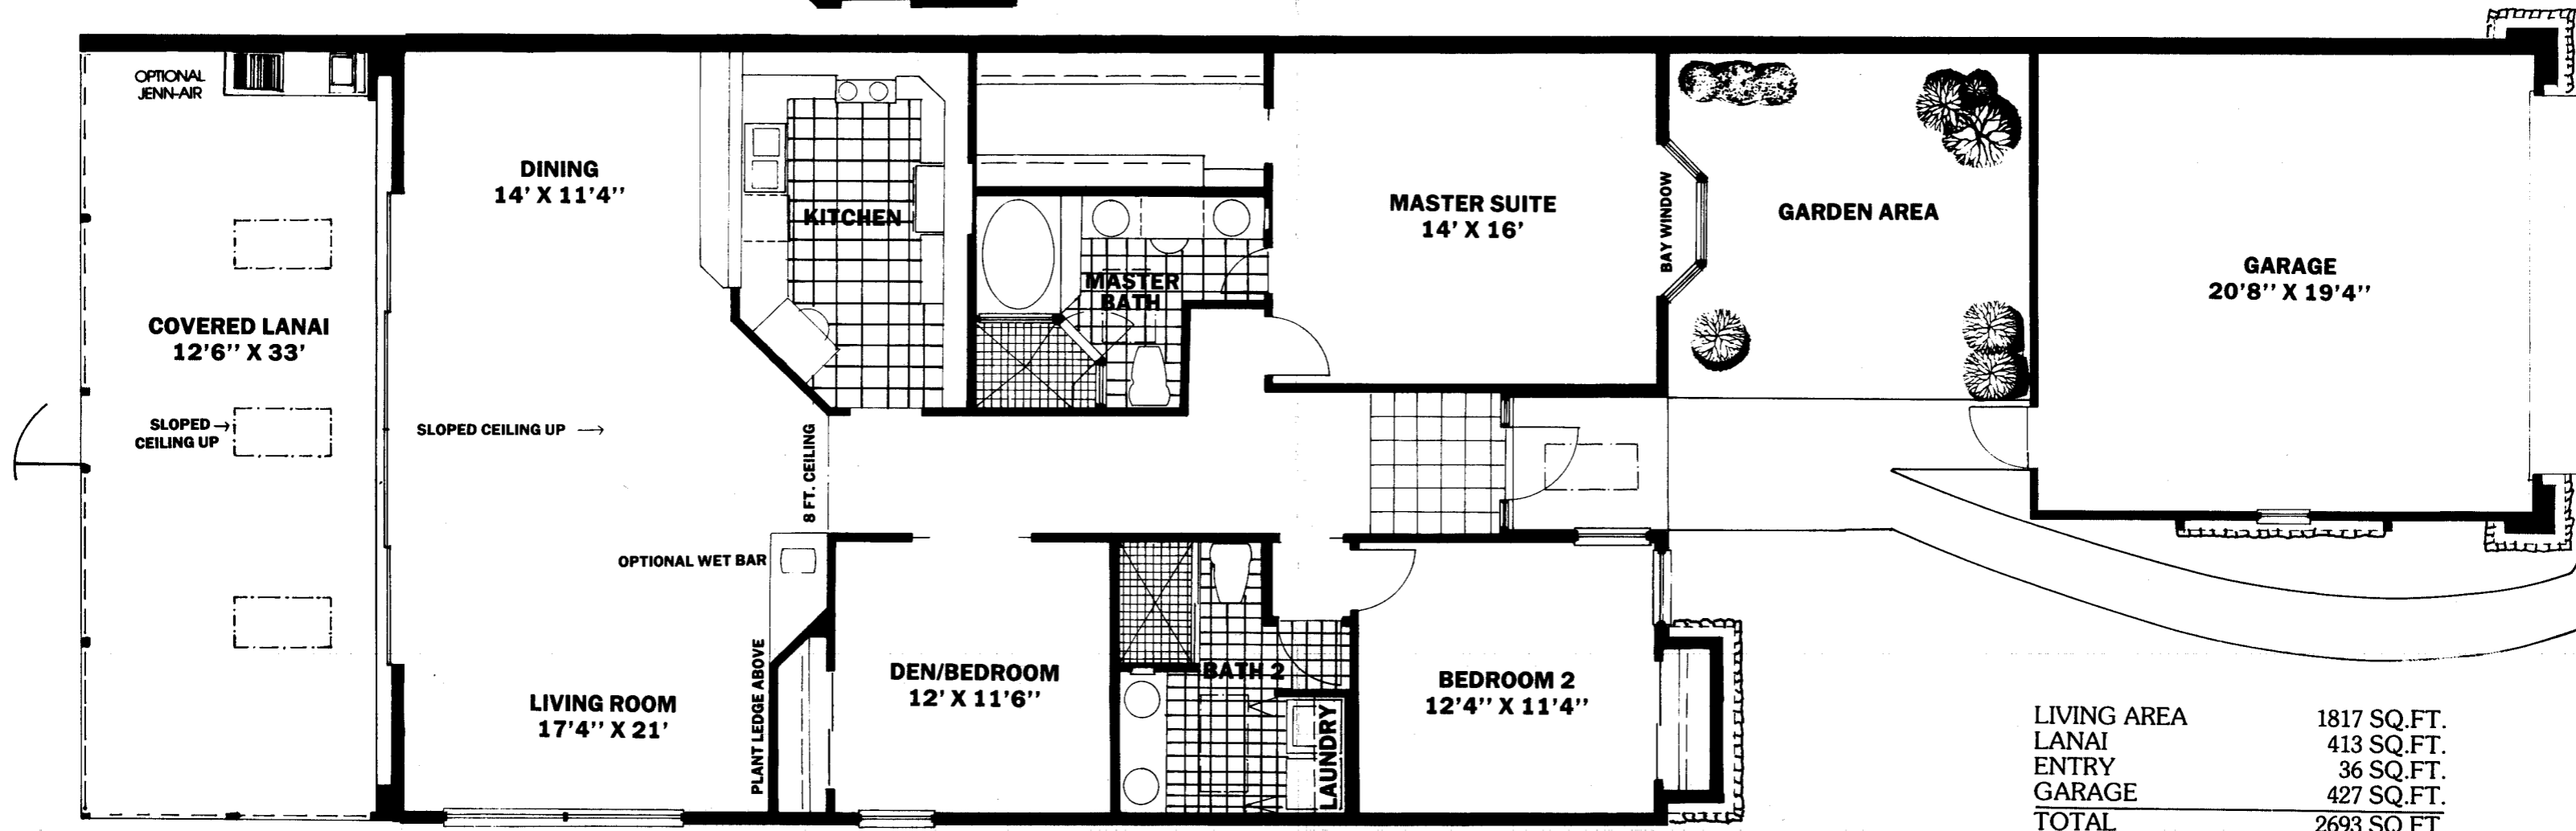

Spoonbill

TWO BEDROOM & DEN/BEDROOM, TWO BATH, GARAGE
APPROX. 1817 SQ. FT. LIVING AREA

LIVING AREA	1817 SQ.FT.
LANAI	413 SQ.FT.
ENTRY	36 SQ.FT.
GARAGE	427 SQ.FT.
TOTAL	2693 SQ.FT.