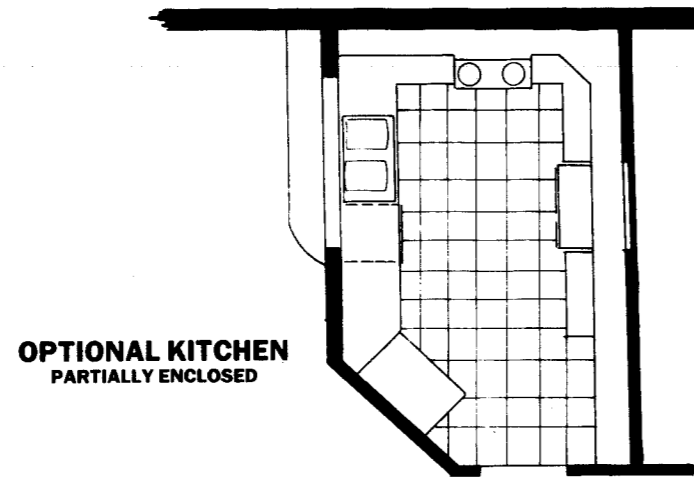

Spoonbill

TWO BEDROOM & DEN/BEDROOM, TWO BATH, GARAGE
APPROX. 1817 SQ. FT. LIVING AREA

LIVING AREA	1817 SQ.FT.
LANAI	413 SQ.FT.
ENTRY	36 SQ.FT.
GARAGE	427 SQ.FT.
TOTAL	2693 SQ.FT.