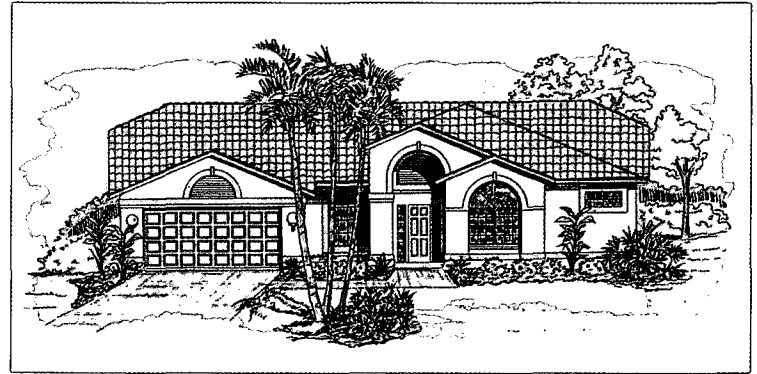

The SOMERSET III

Optional 4 Bedroom, Dining Room, 3 Bath, Family Room, Living Room

SQUARE FOOTAGE

| | |
|--------------|-------------|
| Living Area | 2265 |
| Garage | 467 |
| Entry | 70 |
| Lanai | 173 |
| TOTAL | 2975 |