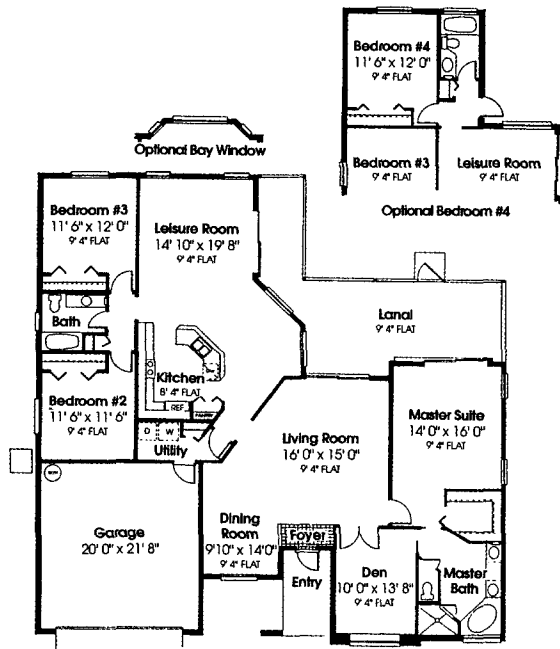

The SOMERSET III

Optional 4 Bedroom, Dining Room, 3 Bath, Family Room, Living Room

SQUARE FOOTAGE

| | |
|--------------|-------------|
| Living Area | 2265 |
| Garage | 467 |
| Entry | 70 |
| Lanai | 173 |
| TOTAL | 2975 |