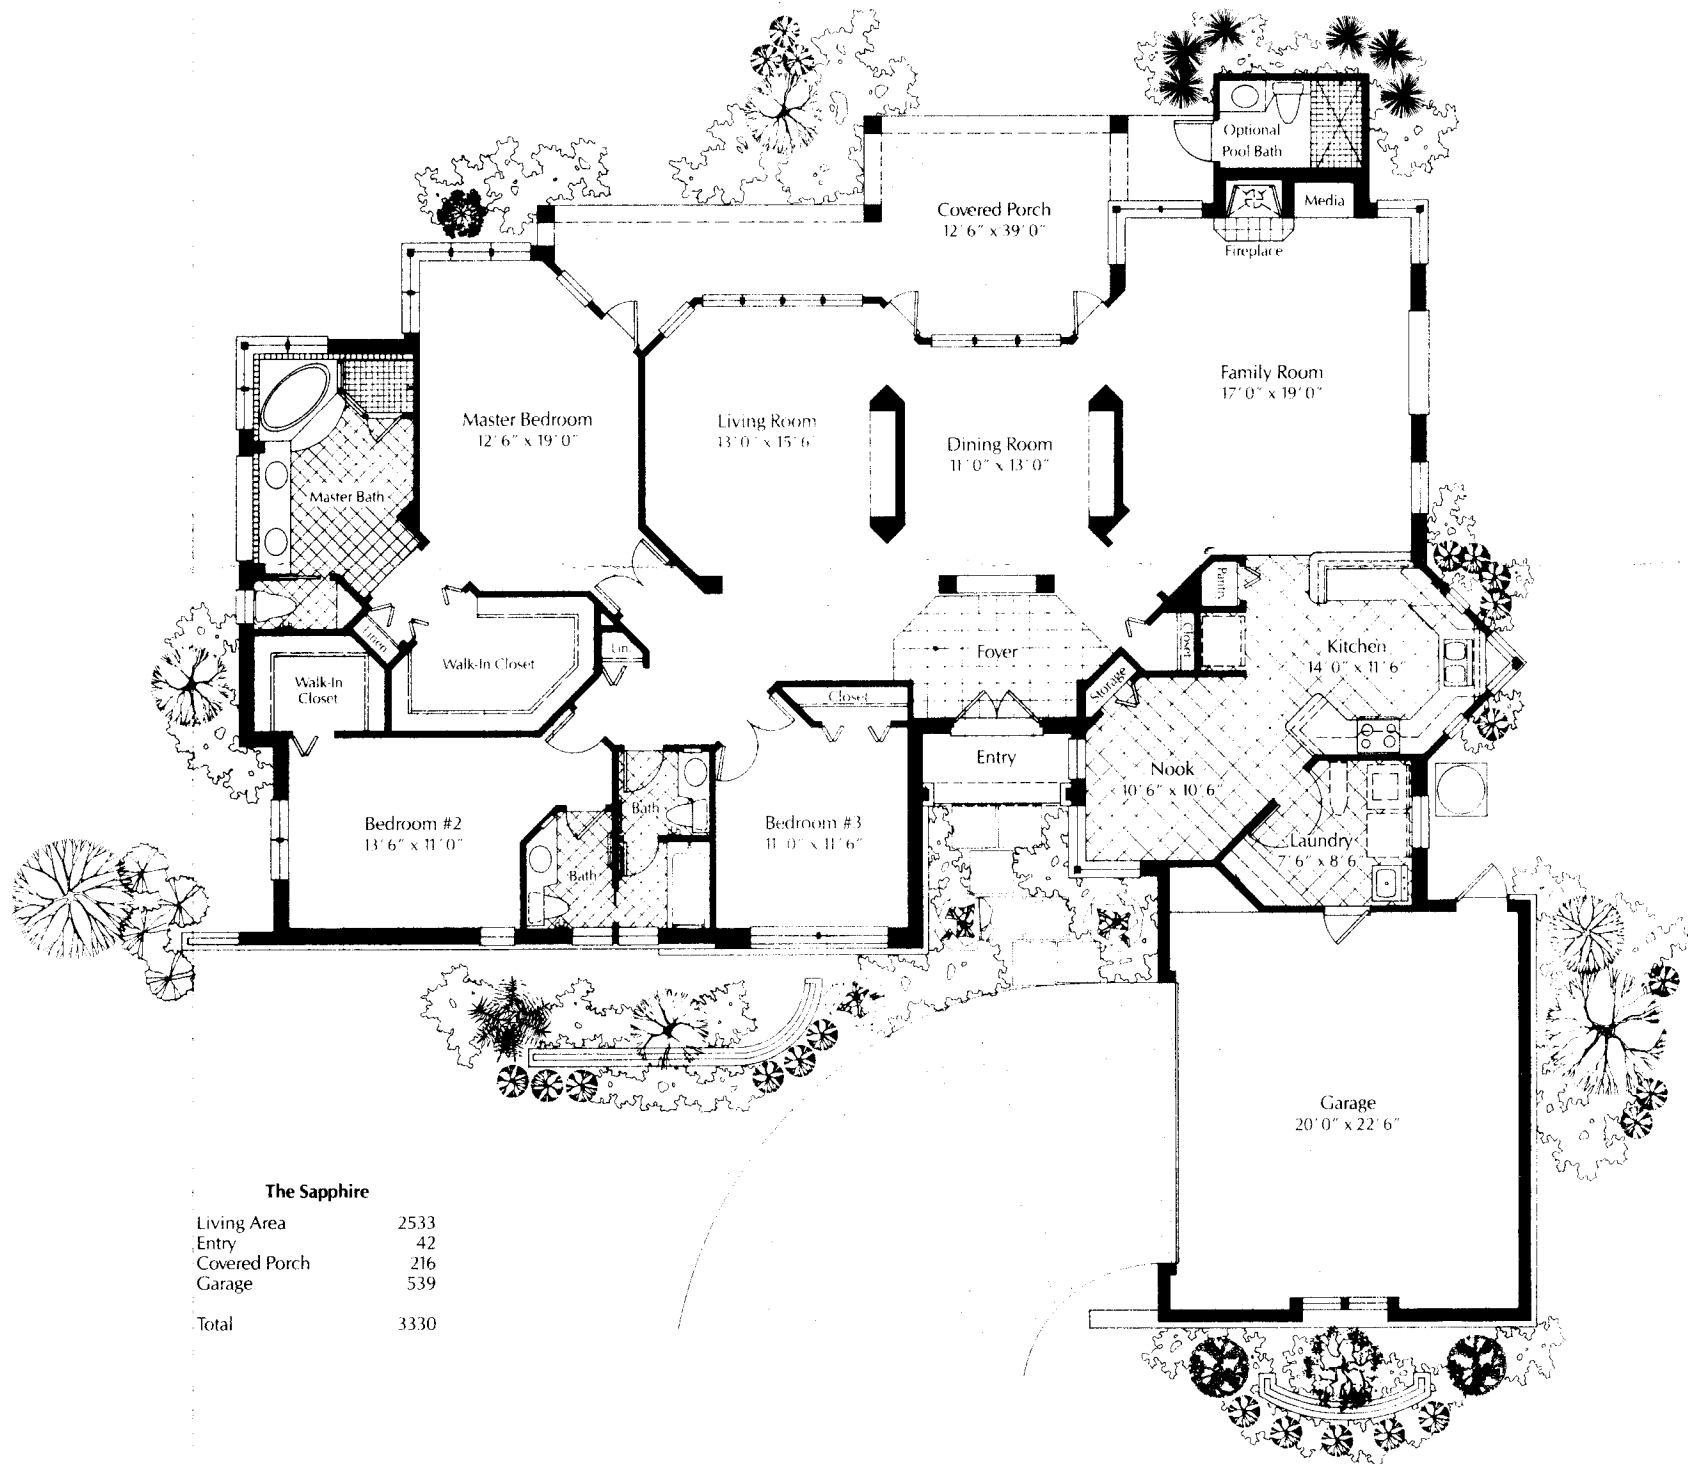

Sapphire II

Sapphire III

The Sapphire

Living Area	2533
Entry	42
Covered Porch	216
Garage	539
Total	3330